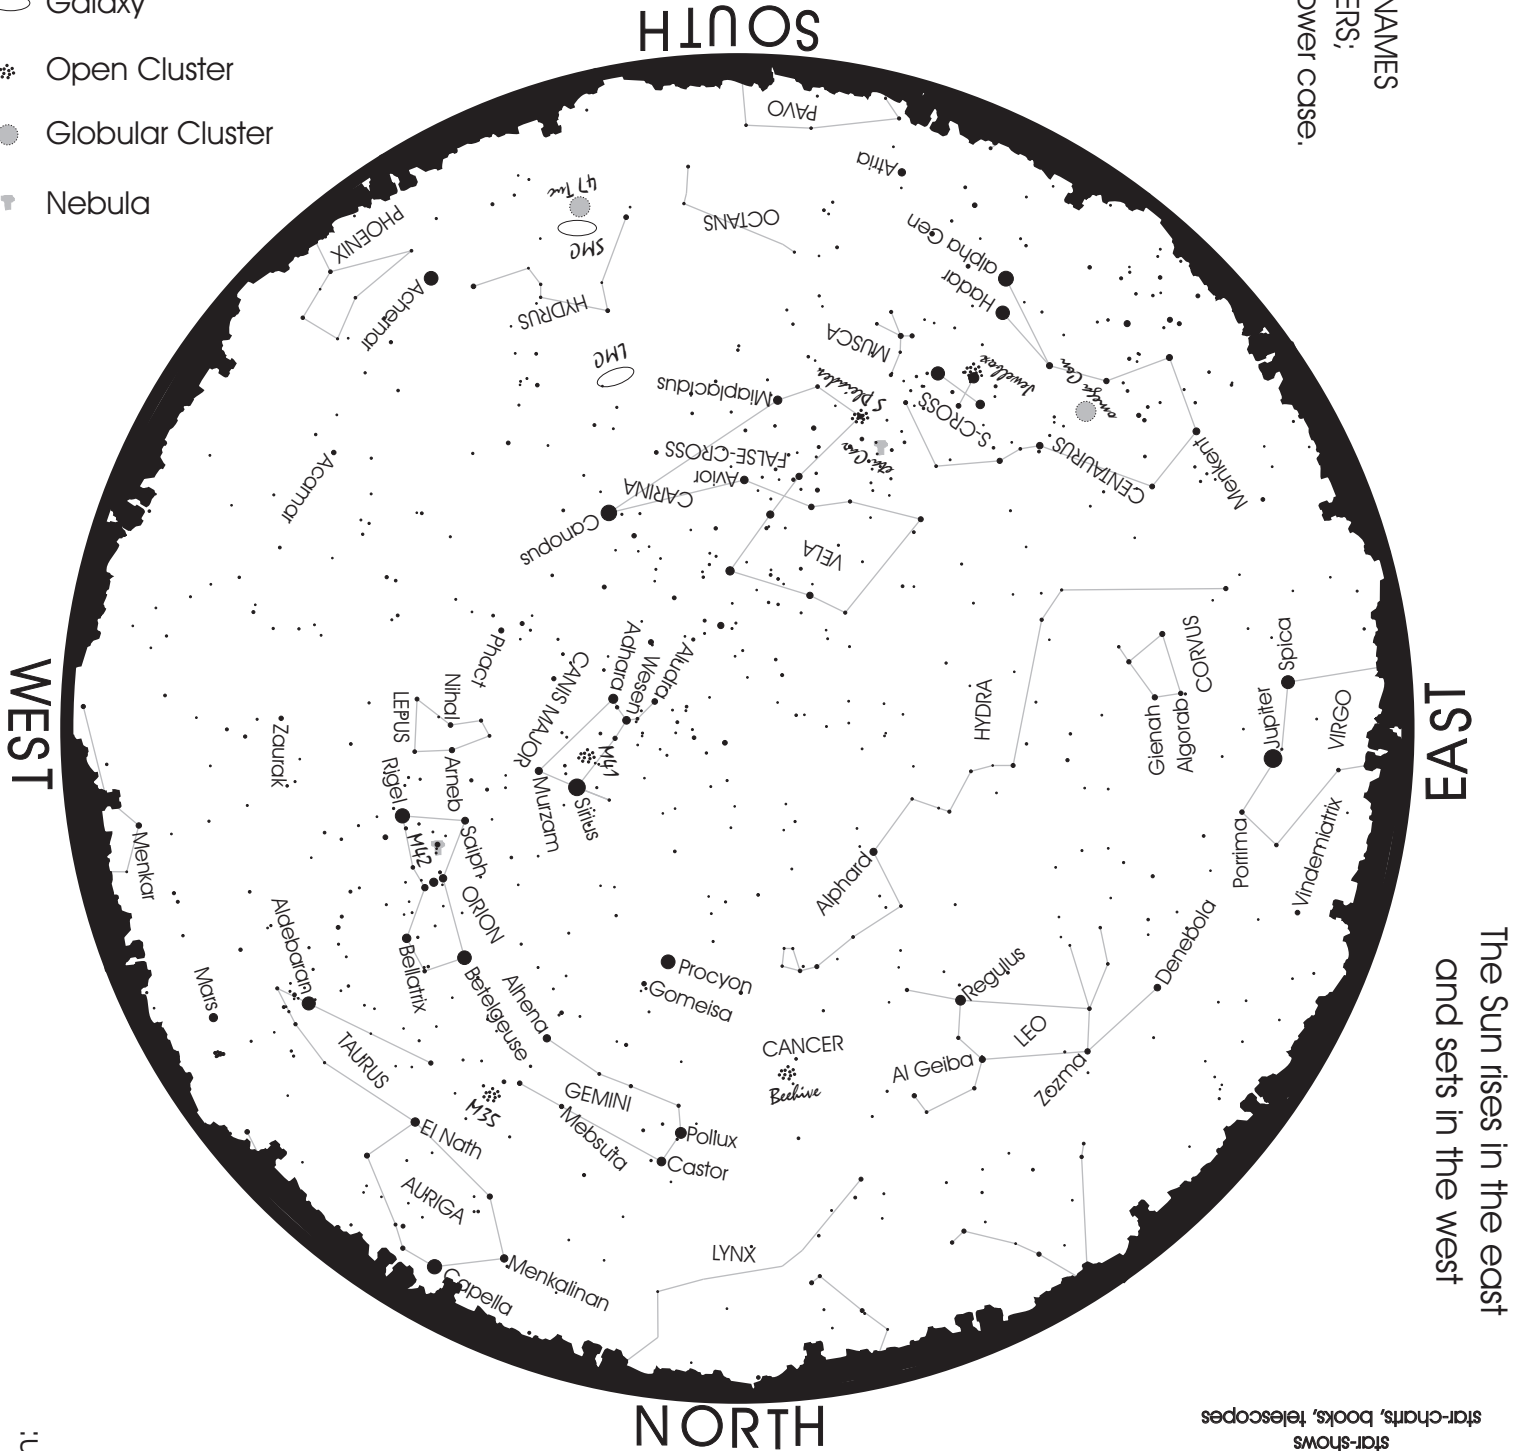

THE SOUTH AFRICAN EARLY EVENING SKY MID APR 2017

To find e.g. stars in the east,
face east and turn the map
so that **EAST** is at the bottom.

CONSTITUTION NAMES
ARE CAPITAL LETTERS;
star names are lower case.

Use binoculars to look for ...

- Galaxy
- ✳ Open Cluster
- Globular Cluster
- † Nebula

The Sun rises in the east
and sets in the west

The Moon this month:
Apr 11th: full moon
Apr 19th: last quarter
Apr 26th: new moon
May 1st: first quarter

SHOW TIMES