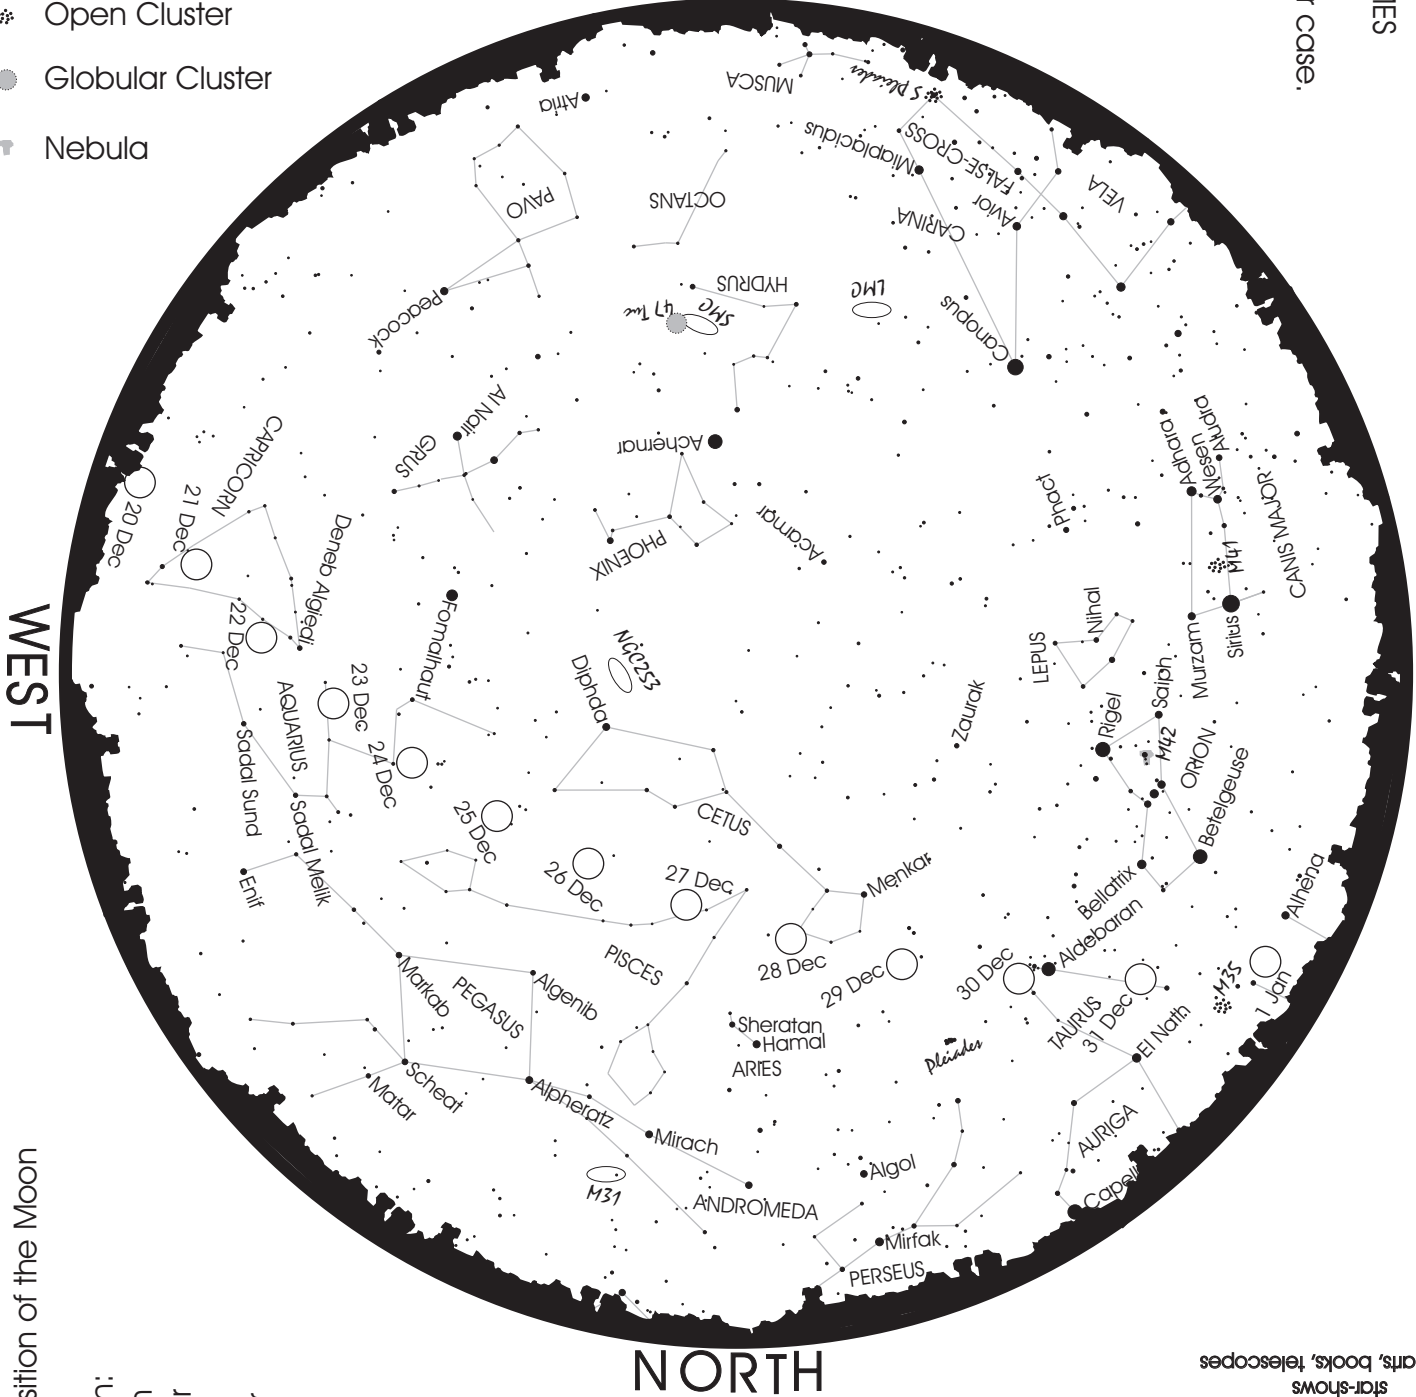

# THE SOUTH AFRICAN EARLY EVENING SKY LATE DEC 2017

To find e.g. stars in the east,  
face east and turn the map  
so that **EAST** is at the bottom.

CONSTELLATION NAMES  
ARE CAPITAL LETTERS;  
star names are lower case.

Use binoculars to look for ...

- Galaxy
- ✳ Open Cluster
- Globular Cluster
- ☄ Nebula

## HI NOS

The Sun rises in the east  
and sets in the west

Circles show the position of the Moon

The Moon this month:  
Dec 18<sup>th</sup>: new moon  
Dec 26<sup>th</sup>: first quarter  
Jan 2<sup>nd</sup>: full moon  
Jan 9<sup>th</sup>: last quarter