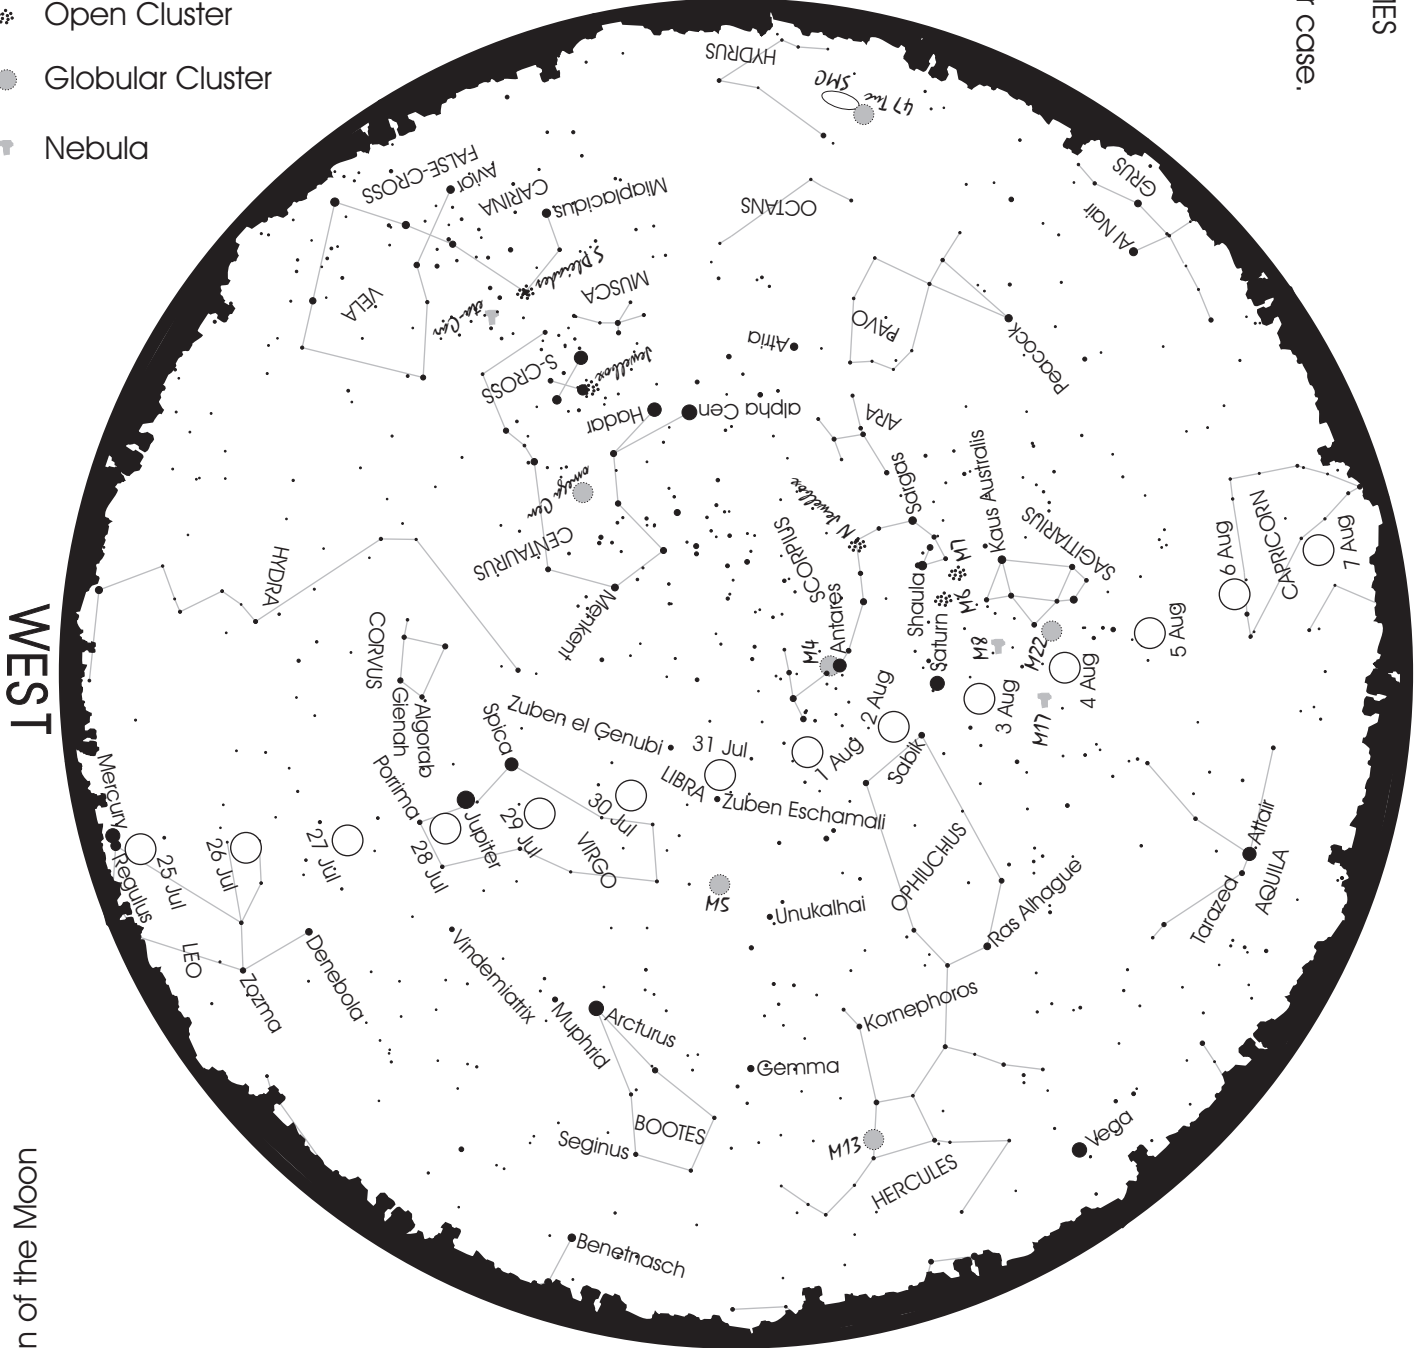

# THE SOUTH AFRICAN EARLY EVENING SKY LATE JUL / EARLY AUG 2017

To find e.g. stars in the east,  
face east and turn the map  
so that **EAST** is at the bottom.

CONSTELLATION NAMES  
ARE CAPITAL LETTERS;  
star names are lower case.

Use binoculars to look for ...

- Galaxy
- ✦ Open Cluster
- Globular Cluster
- ☄ Nebula

HNOS

EAST

The Sun rises in the east  
and sets in the west

NORTH

Circles show the position of the Moon

- The Moon this month:
- Jul 23<sup>rd</sup>: new moon
  - Jul 30<sup>th</sup>: first quarter
  - Aug 7<sup>th</sup>: full moon
  - Aug 15<sup>th</sup>: last quarter