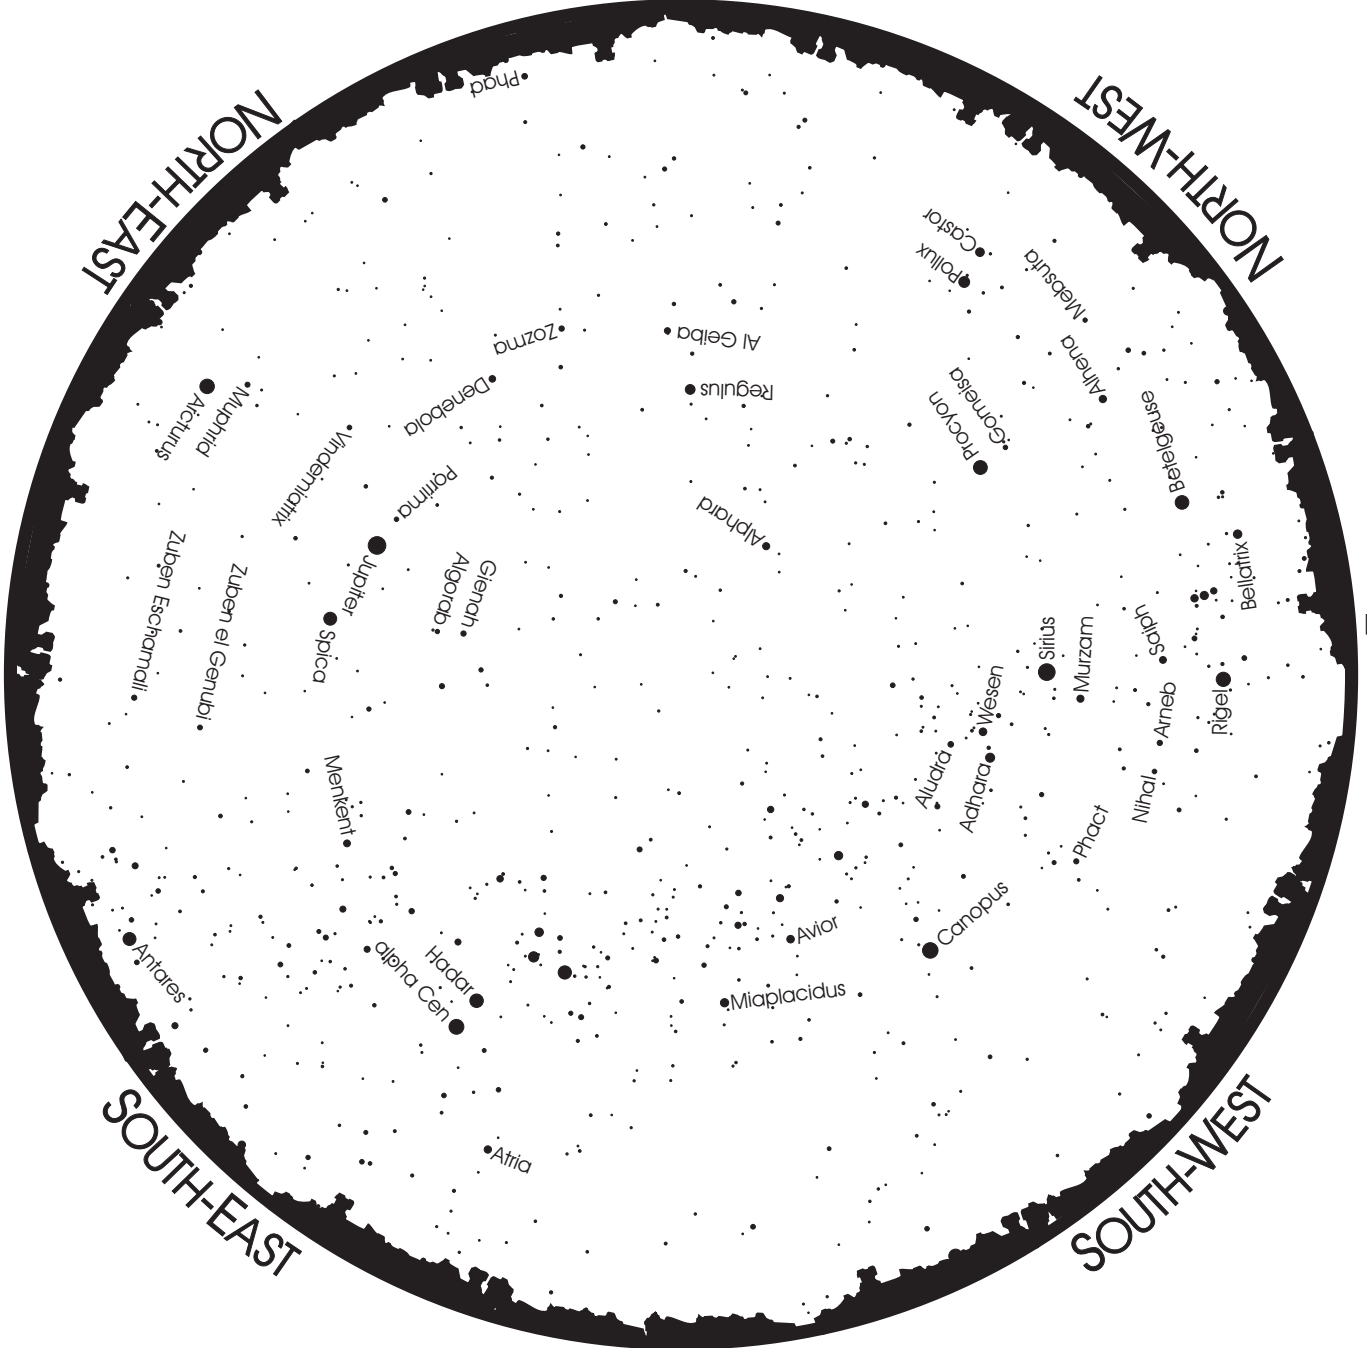

The Moon this month:
 May 10th: full moon
 May 19th: last quarter
 May 25th: new moon
 Jun 1st: first quarter

The Sun rises in the east
 and sets in the west

EAST

NORTH-EAST

NORTH

NORTH-WEST

WEST

**THE SOUTH AFRICAN
 EARLY EVENING SKY
 MID MAY 2017**

To find e.g. stars in the east,
 face east and turn the map,
 so that **EAST** is at the bottom.