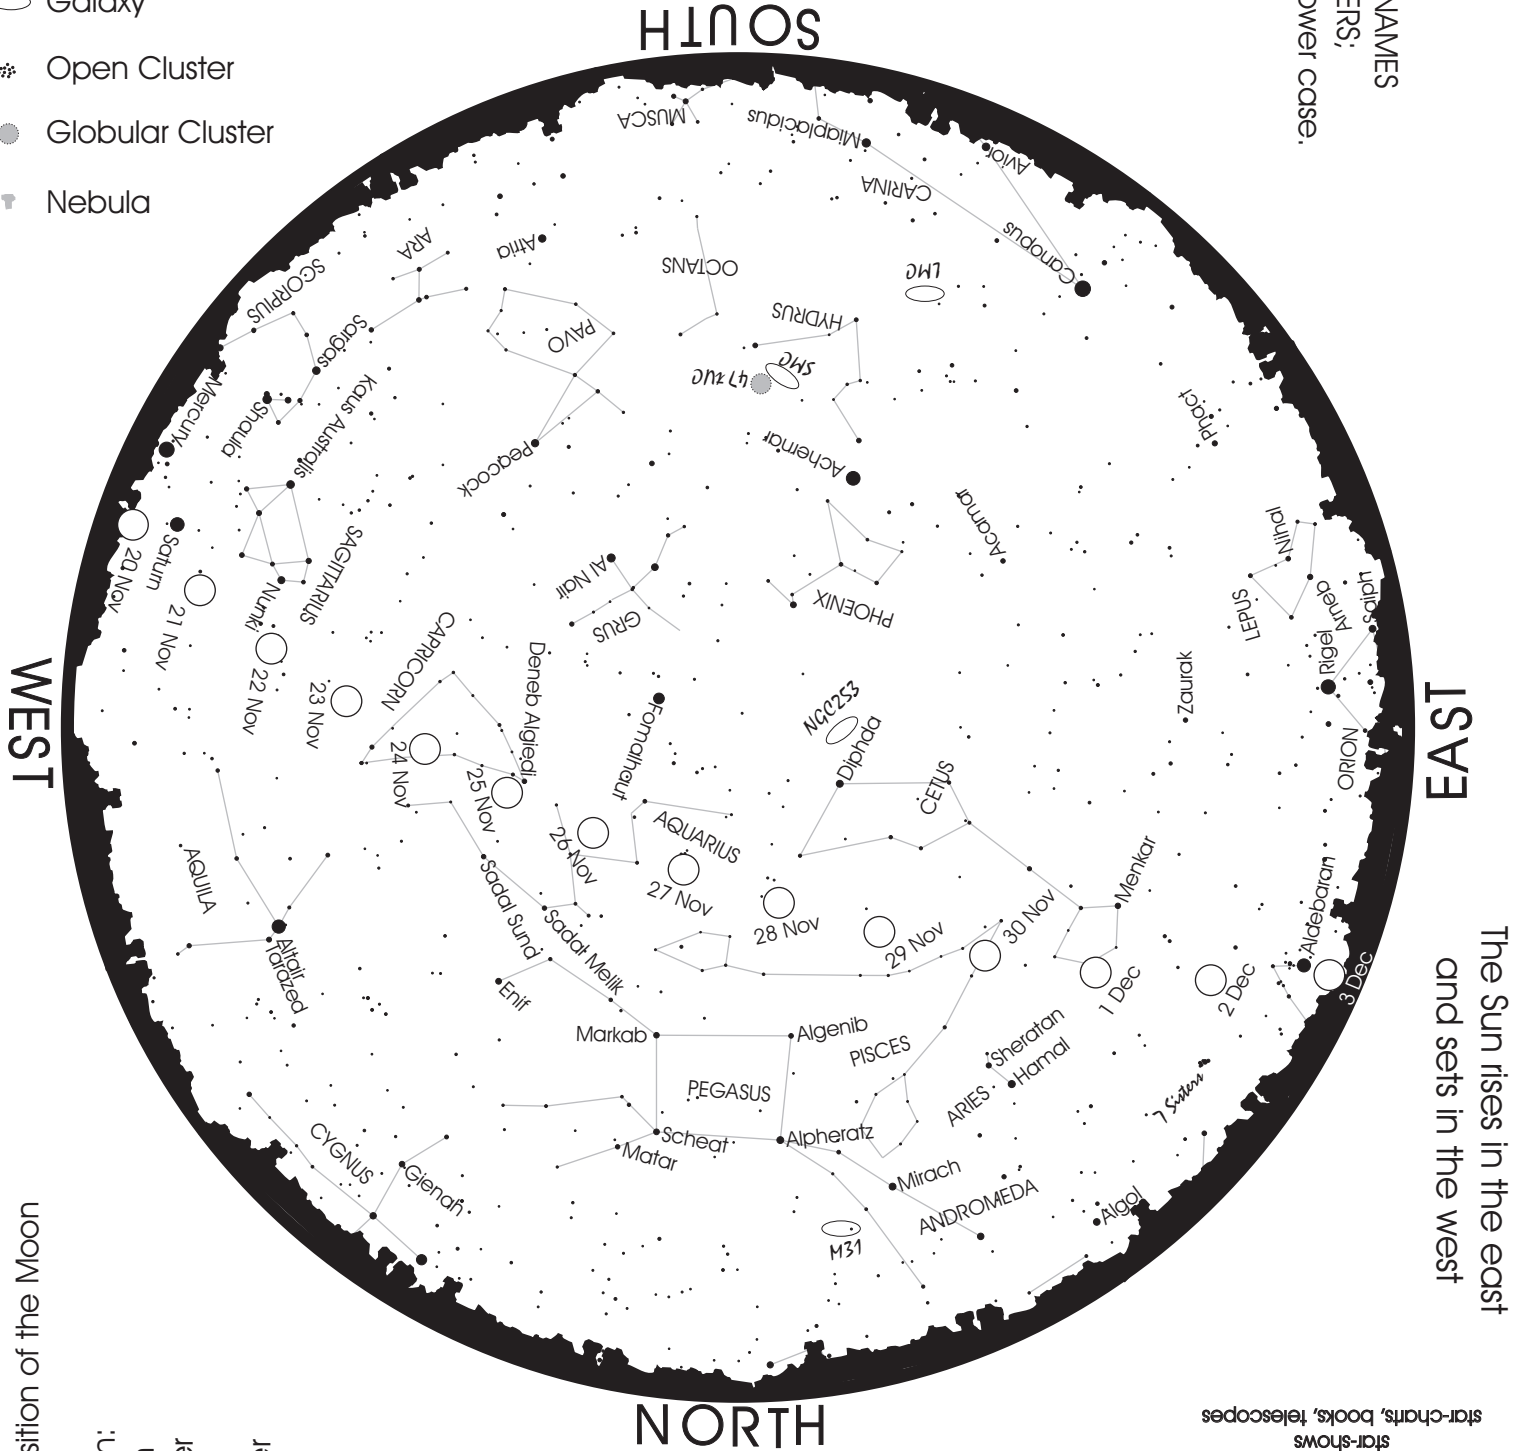

THE SOUTH AFRICAN EARLY EVENING SKY LATE NOV 2017

To find e.g. stars in the east,
face east and turn the map
so that **EAST** is at the bottom.

CONSTELLATION NAMES
ARE CAPITAL LETTERS;
star names are lower case.

Use binoculars to look for ...

- Galaxy
- ✦ Open Cluster
- Globular Cluster
- ☁ Nebula

Circles show the position of the Moon

The Moon this month:
Nov 18th: new moon
Nov 26th: first quarter
Dec 3rd: full moon
Dec 10th: last quarter

The Sun rises in the east
and sets in the west

www.planetarium.co.za

SHOW TIMES

Produced by
The Johannesburg Planetarium
(011) 717-1390
www.planetarium.co.za
planet@planetarium.co.za
Your provider of
star-shows
star-charts, books, telescopes