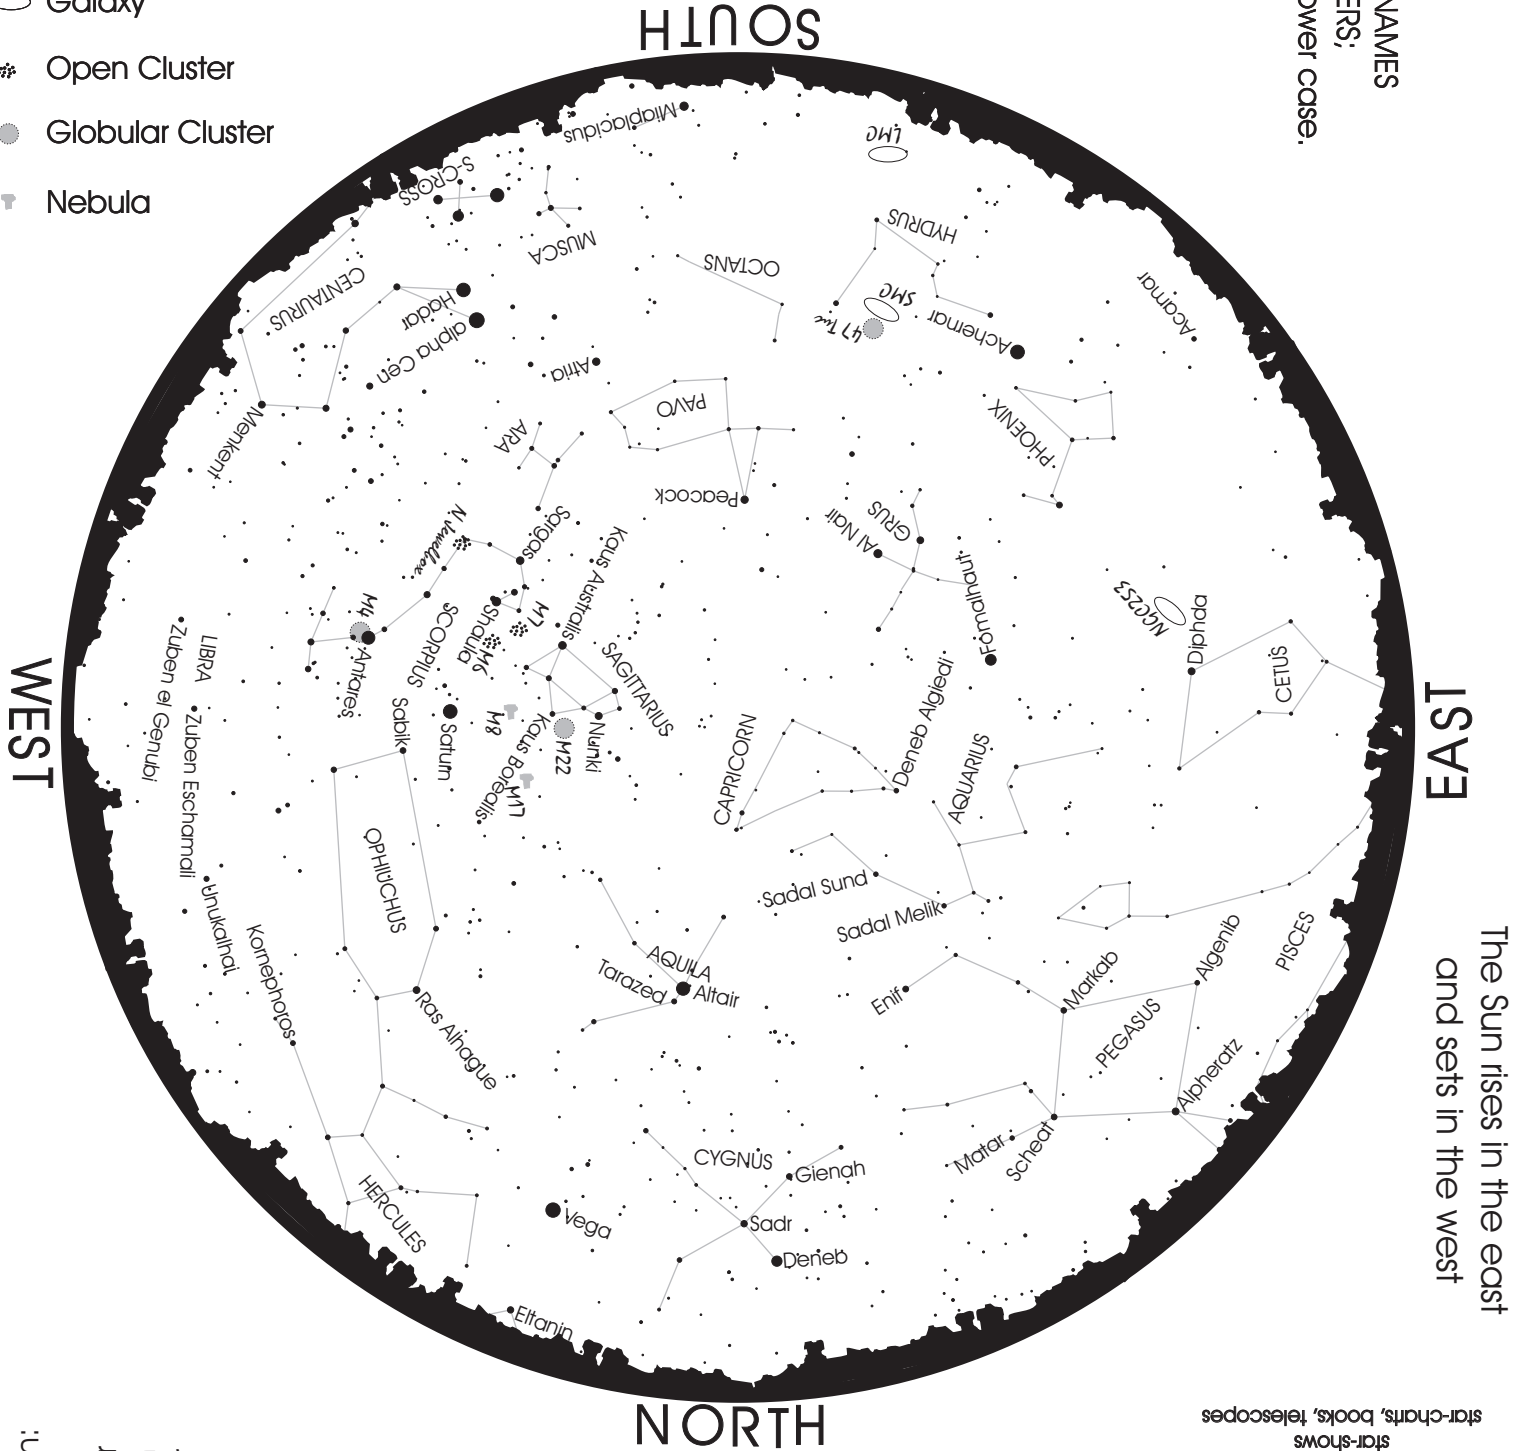

THE SOUTH AFRICAN EARLY EVENING SKY MID OCT 2017

To find e.g. stars in the east,
face east and turn the map
so that **EAST** is at the bottom.

CONSTELLATION NAMES
ARE CAPITAL LETTERS;
star names are lower case.

Use binoculars to look for ...

- Galaxy
- ✳ Open Cluster
- Globular Cluster
- ☄ Nebula

The sun rises in the east
and sets in the west

- The Moon this month:
- Oct 5th: full moon
- Oct 12th: last quarter
- Oct 19th: new moon
- Oct 28th: first quarter