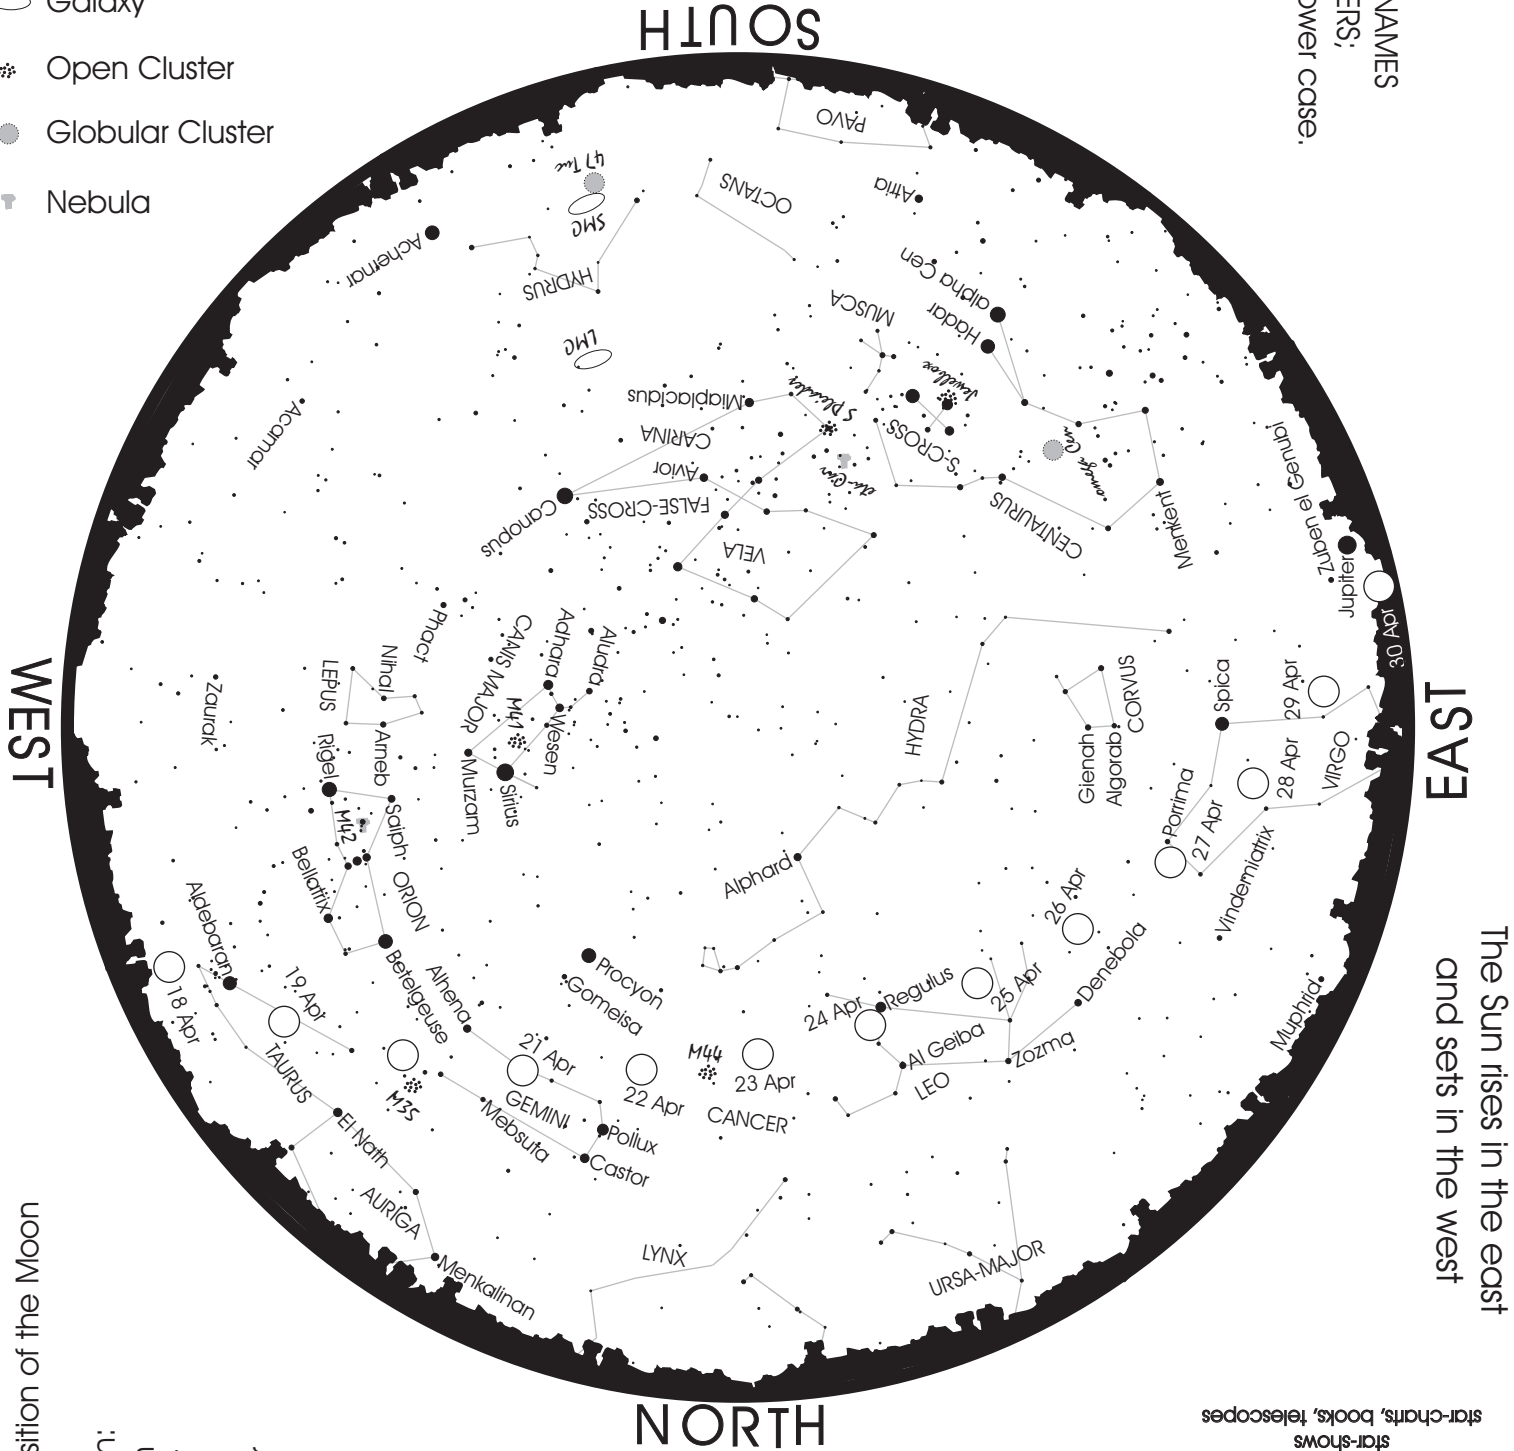

THE SOUTH AFRICAN EARLY EVENING SKY LATE APR 2018

To find e.g. stars in the east,
face east and turn the map
so that **EAST** is at the bottom.

CONSTELLATION NAMES
ARE CAPITAL LETTERS;
star names are lower case.

Use binoculars to look for ...

- Galaxy
- ✳ Open Cluster
- Globular Cluster
- † Nebula

Circles show the position of the Moon

The Moon this month:
Apr 16th: new moon
Apr 22nd: first quarter
Apr 30th: full moon
May 8th: last quarter

The Sun rises in the east
and sets in the west

www.planetarium.co.za

SHOW TIMES

Produced by
The Johannesburg Planetarium
(011) 717-1390
www.planetarium.co.za
planetarium.co.za
facebook: WitsPlanetarium
Your provider of
star-shows
star-charts, books, telescopes