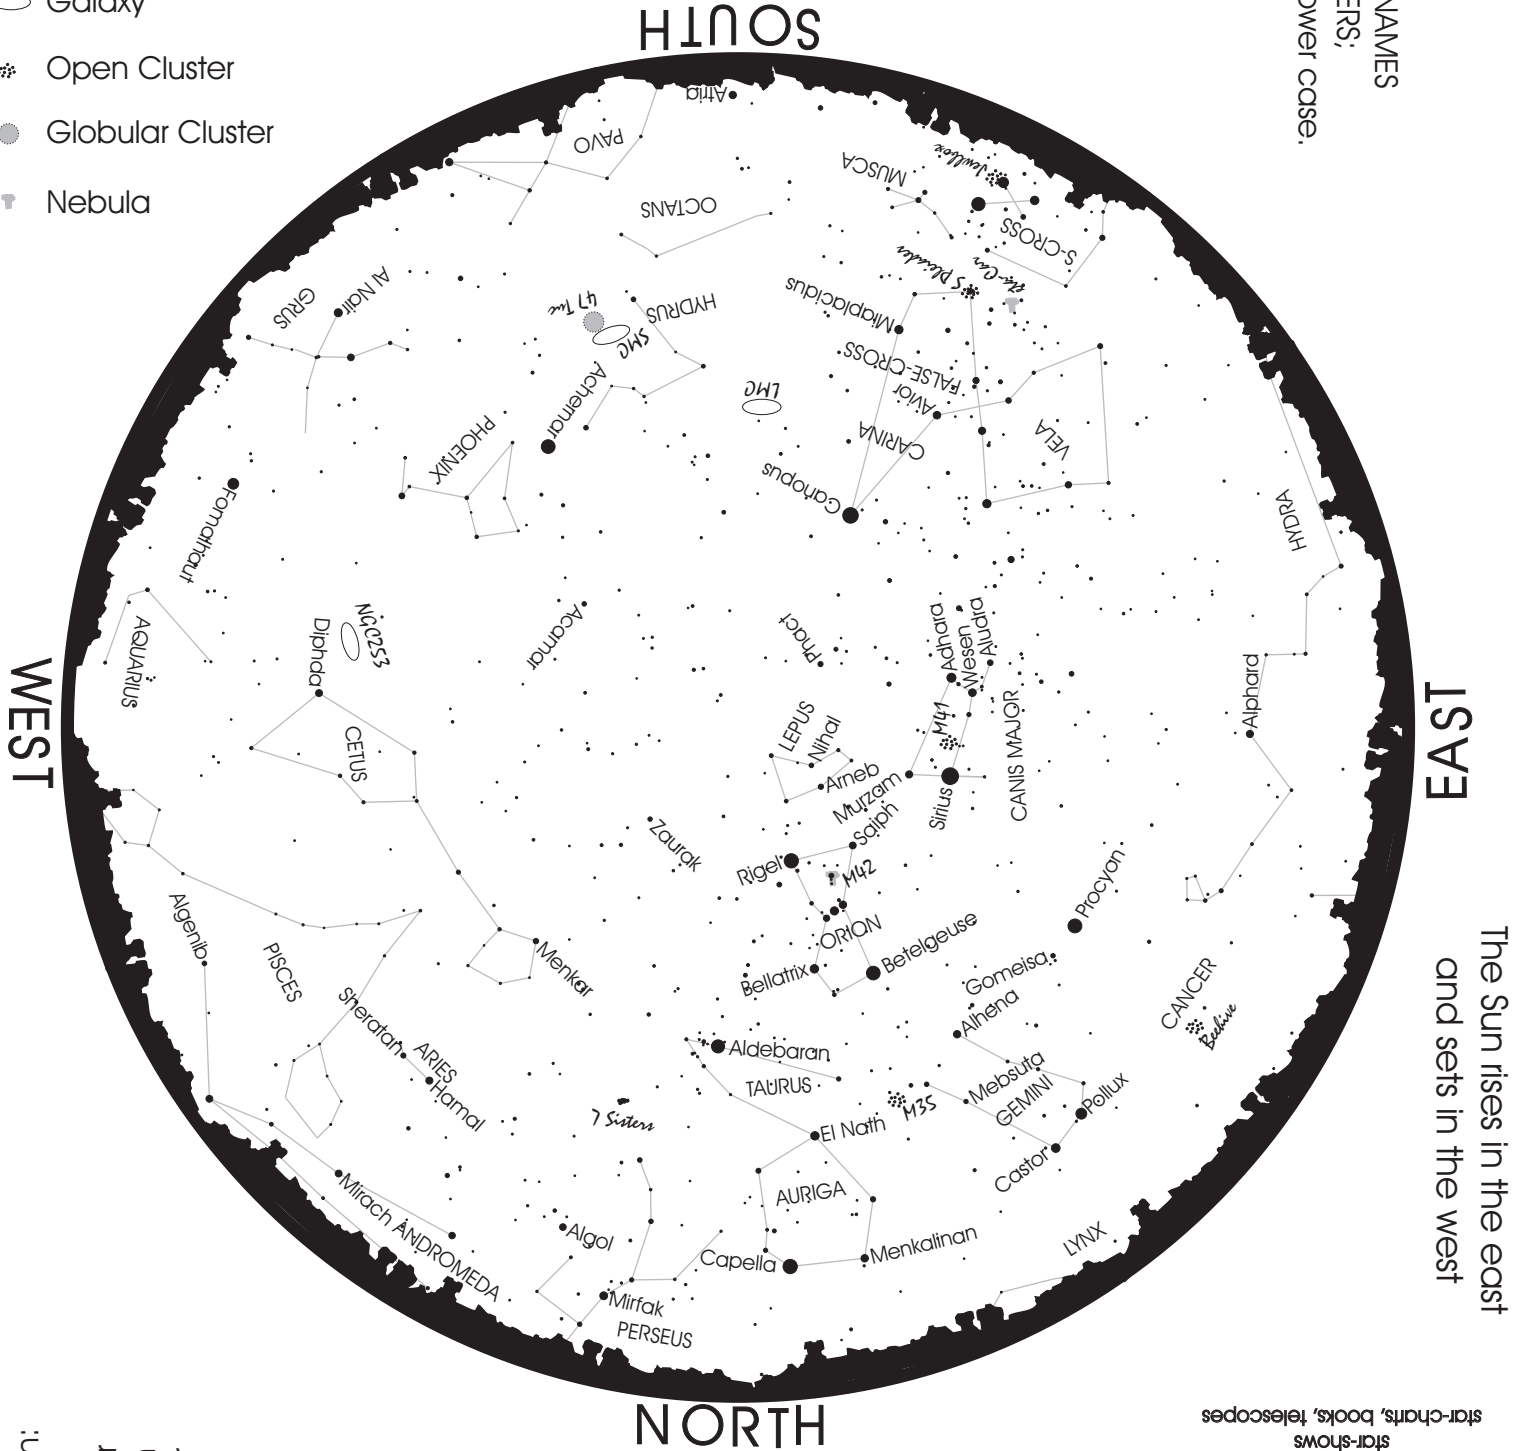

THE SOUTH AFRICAN EARLY EVENING SKY EARLY FEB 2018

To find e.g. stars in the east,
face east and turn the map
so that **EAST** is at the bottom.

CONSTELLATION NAMES
ARE CAPITAL LETTERS;
star names are lower case.

Use binoculars to look for ...

- Galaxy
- ✦ Open Cluster
- Globular Cluster
- ☄ Nebula

The sun rises in the east
and sets in the west

The Moon this month:
Jan 31st: full moon
Feb 7th: last quarter
Feb 15th: new moon
Feb 23rd: first quarter