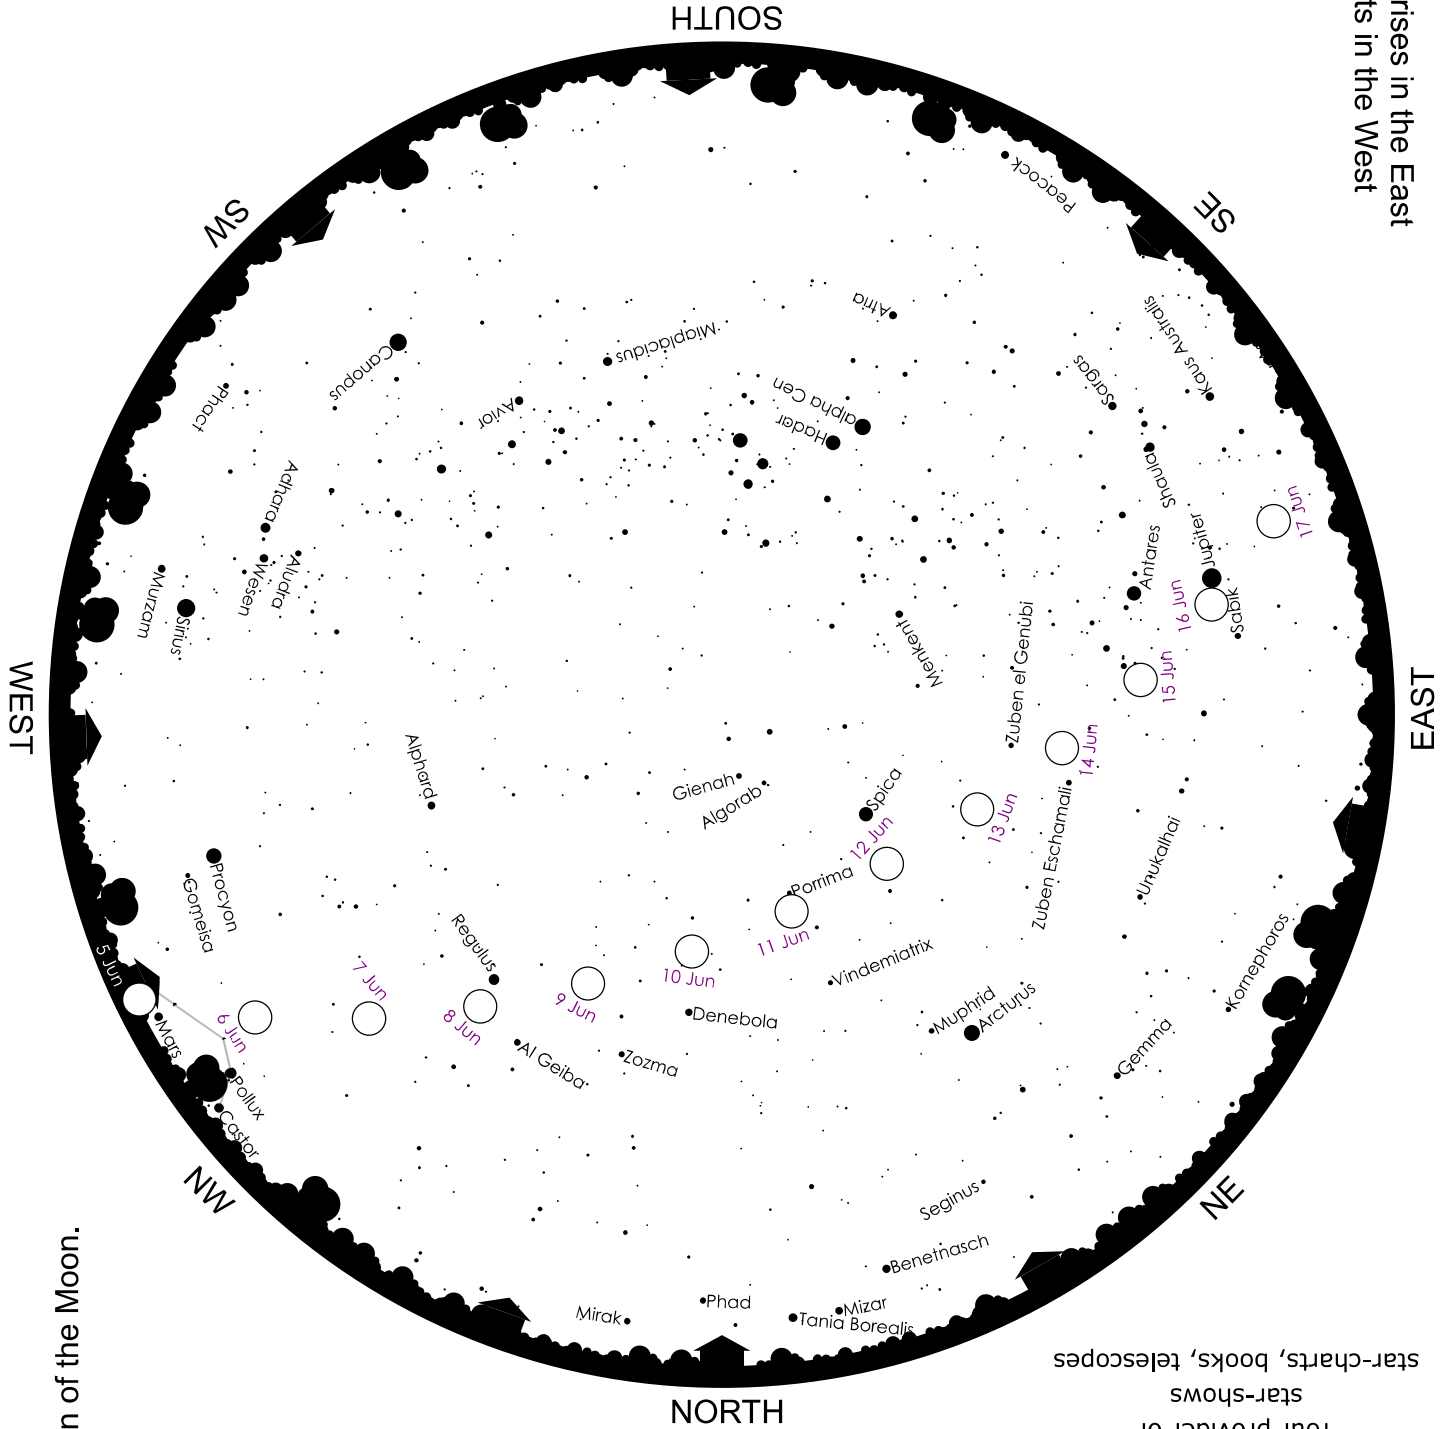

THE SOUTH AFRICAN EARLY-EVENING SKY EARLY JUNE 2019

To find e.g. stars in the east,
face east and turn the map
to put **EAST** at the bottom.

The Sun rises in the East
and sets in the West

Circles show the position of the Moon.

The Moon this month:

- Jun 3: new moon
- Jun 10: first quarter
- Jun 17: full moon
- Jun 25: last quarter

Wits University Planetarium
(011) 717-1390
www.planetarium.co.za
planet@planetarium.co.za
facebook: WitsPlanetarium
Your provider of
star-shows
star-charts, books, telescopes