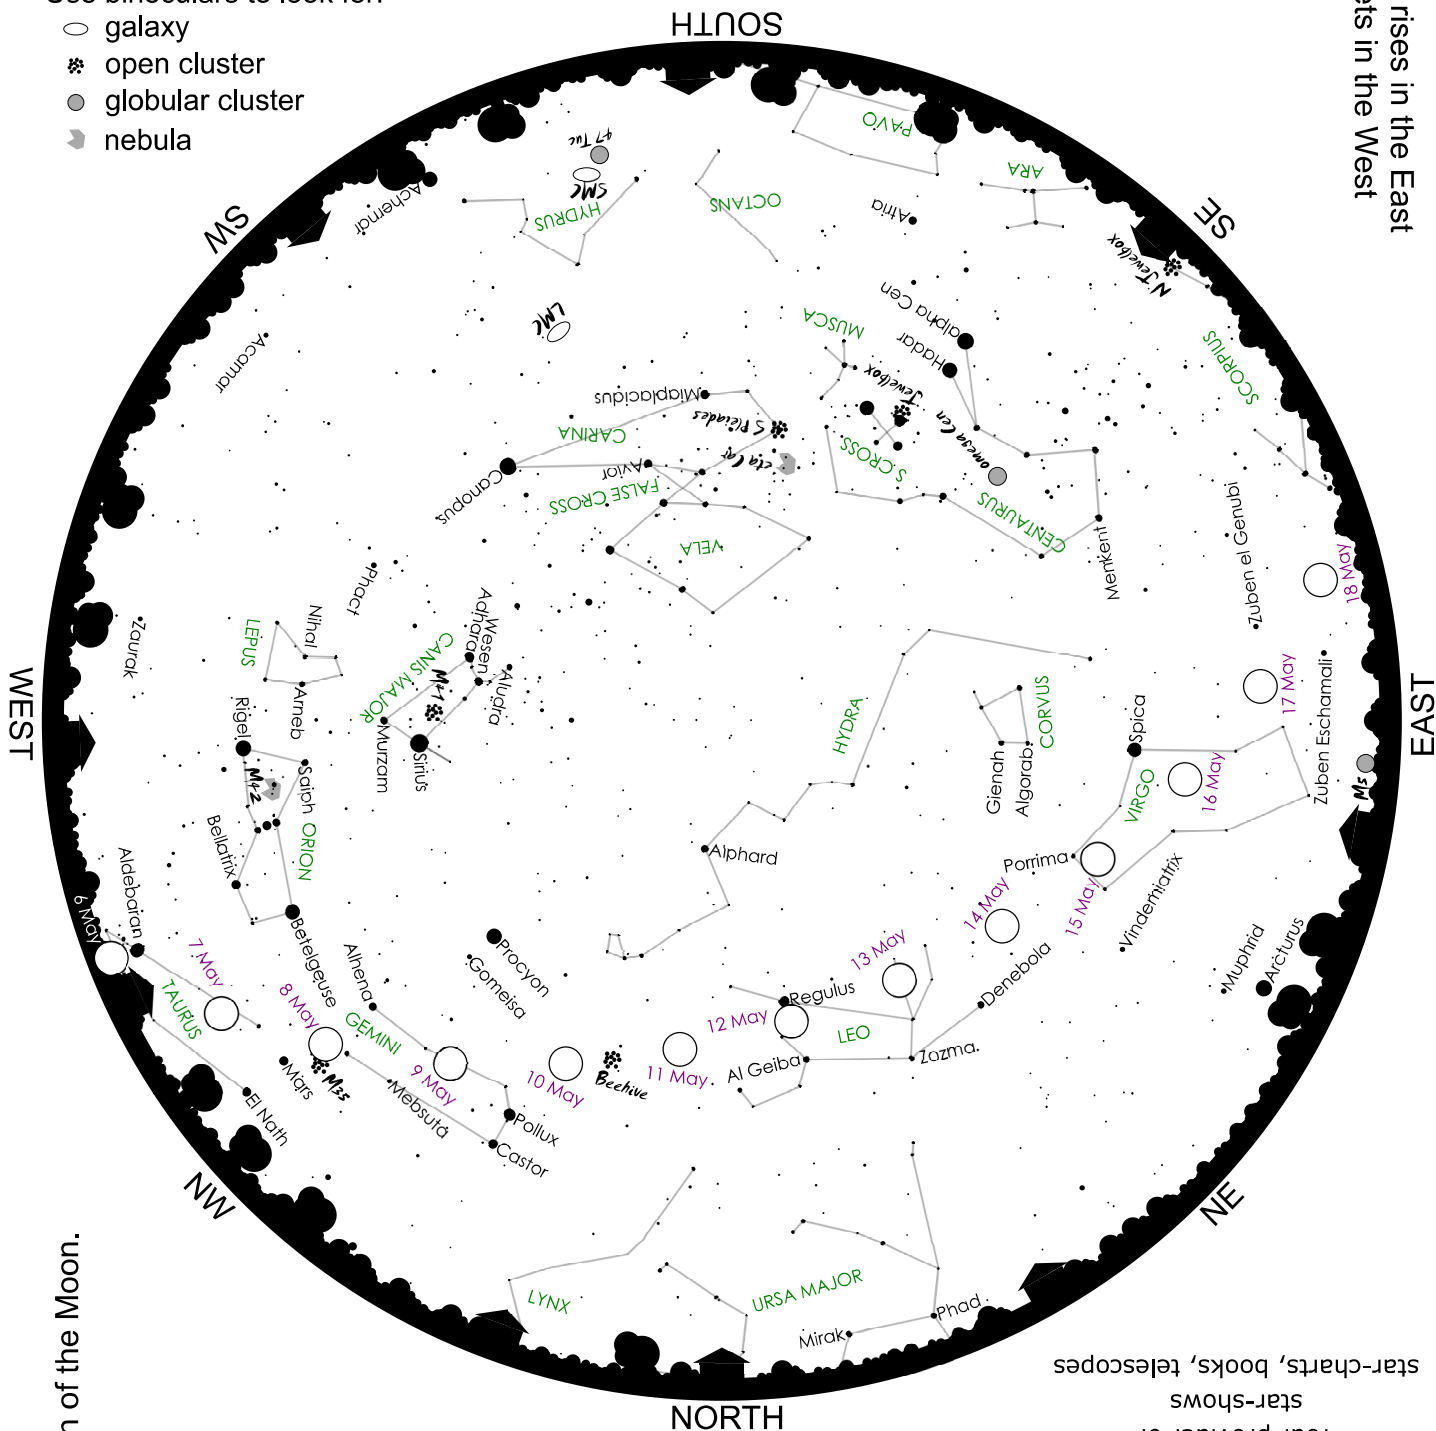

# THE SOUTH AFRICAN EARLY-EVENING SKY MID MAY 2019

To find e.g. stars in the east,  
face east and turn the map  
to put **EAST** at the bottom.

The Sun rises in the East  
and sets in the West

Use binoculars to look for:

- galaxy
- ✳ open cluster
- globular cluster
- ☄ nebula

Circles show the position of the Moon.

The Moon this month:

- May 5: new moon
- May 12: first quarter
- May 18: full moon
- May 26: last quarter

CONSTELLATION NAMES  
ARE CAPITAL LETTERS  
star names are lower case.