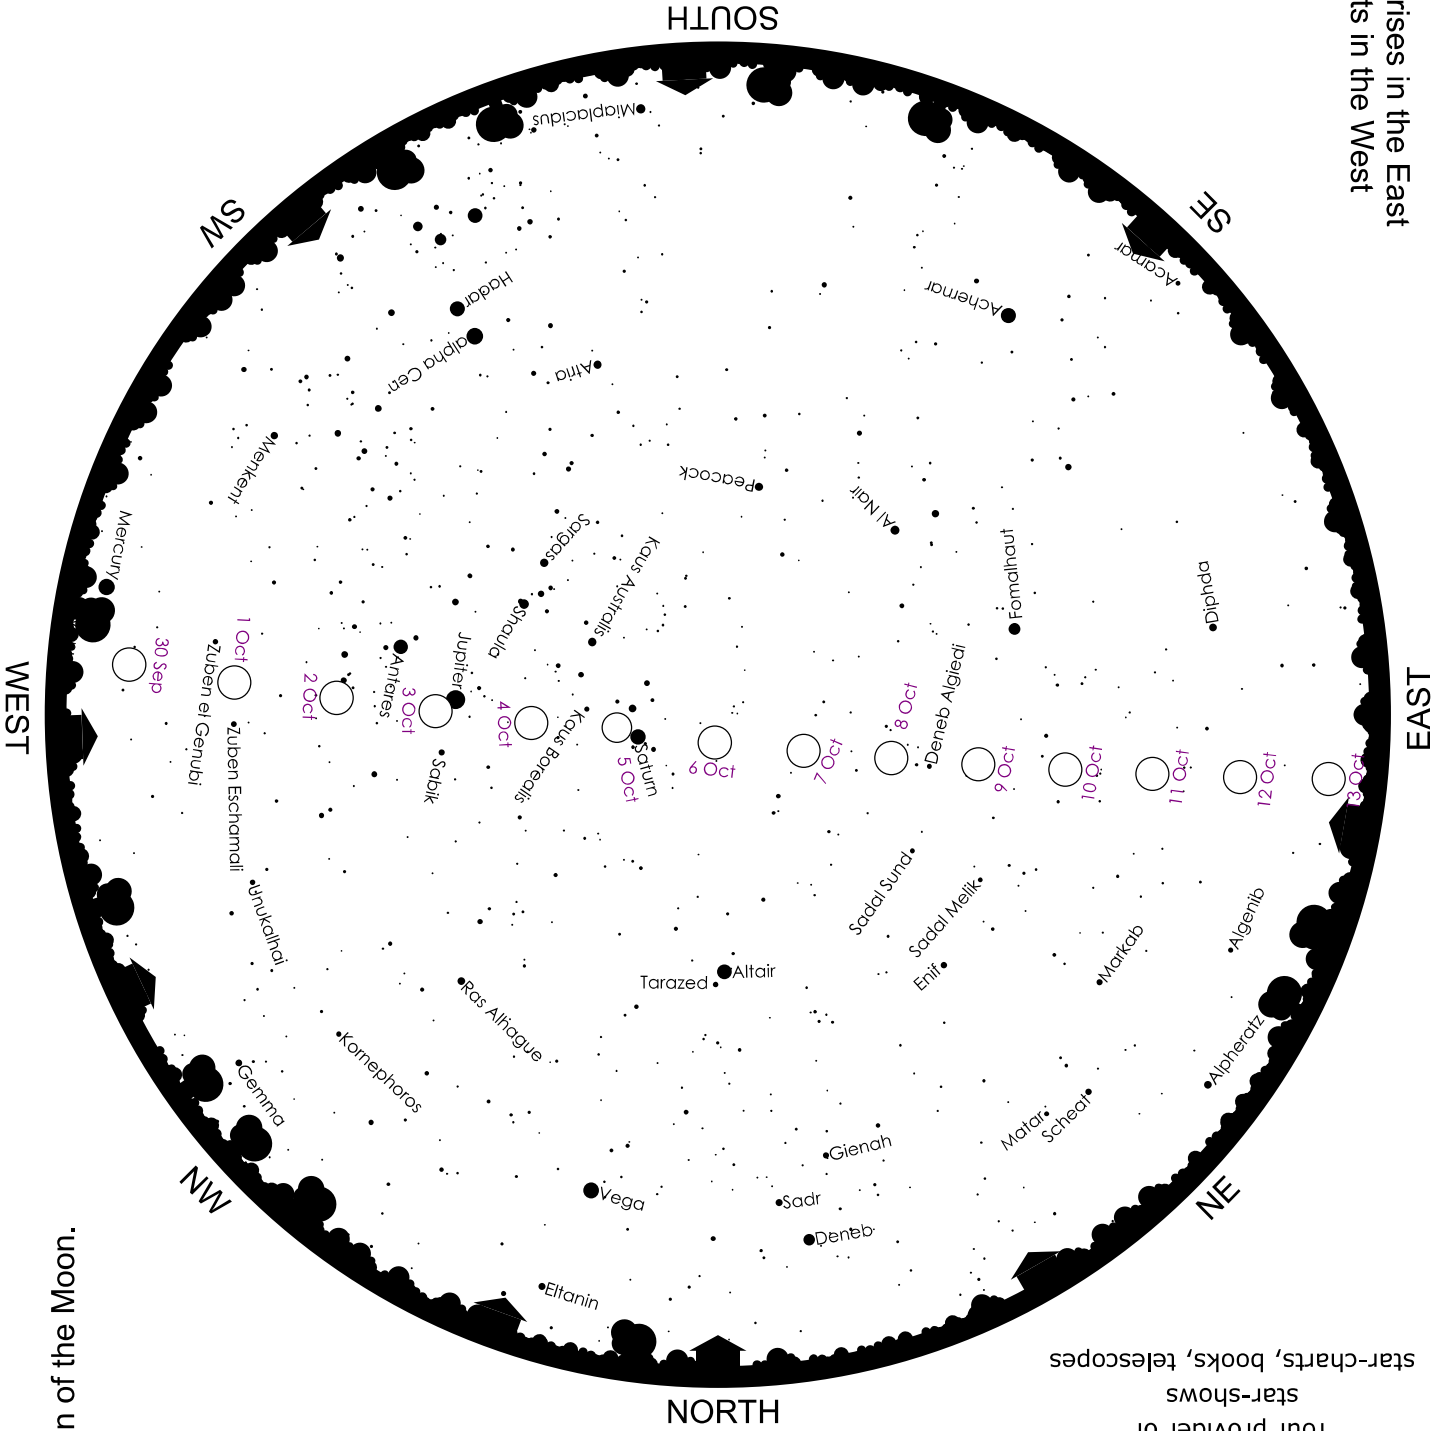

THE SOUTH AFRICAN EARLY-EVENING SKY EARLY OCT 2019

To find e.g. stars in the east,
face east and turn the map
to put **EAST** at the bottom.

The Sun rises in the East
and sets in the West

Circles show the position of the Moon.

The Moon this month:

Sep 28: new moon

Oct 5: first quarter

Oct 13: full moon

Oct 21: last quarter

Wits University Planetarium
(011) 717-1390
www.planetarium.co.za
planet@planetarium.co.za
facebook: WitsPlanetarium
Your provider of
star-shows
star-charts, books, telescopes