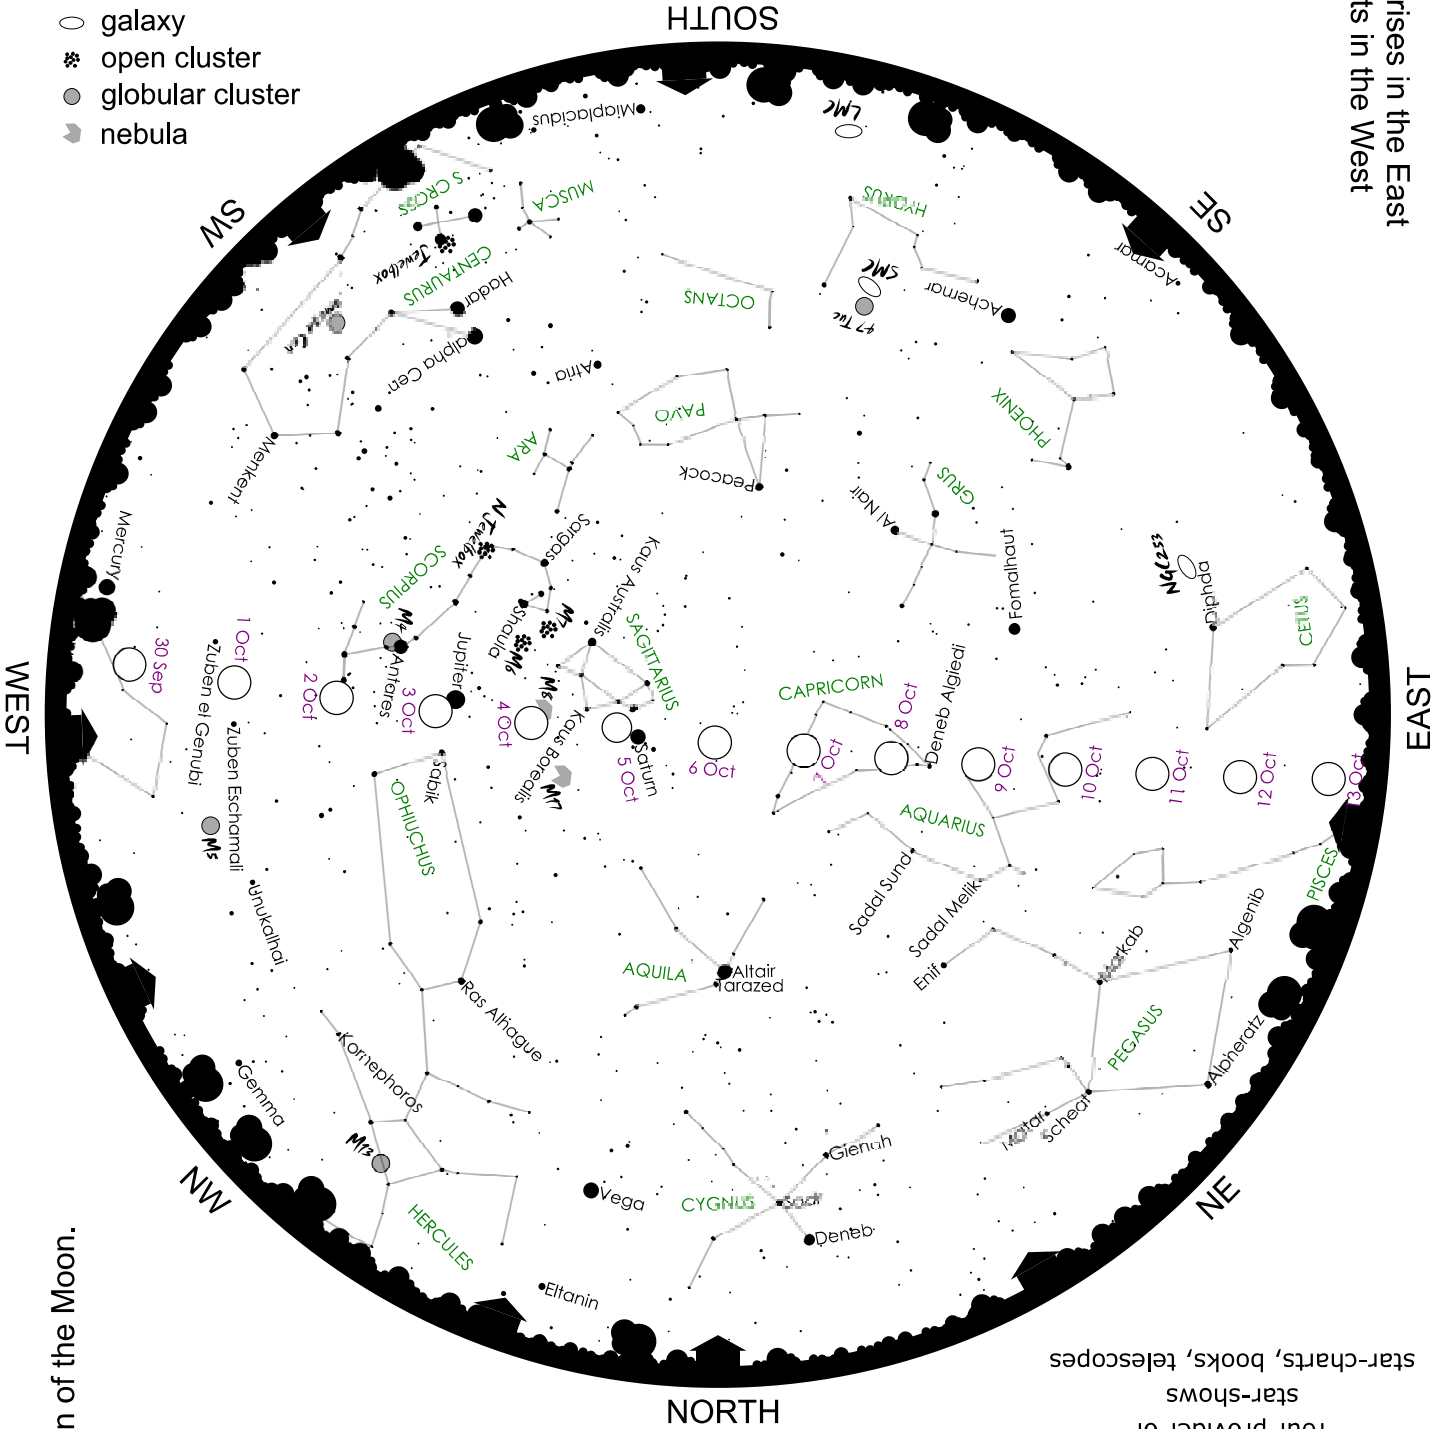

# THE SOUTH AFRICAN EARLY-EVENING SKY EARLY OCT 2019

To find e.g. stars in the east,  
face east and turn the map  
to put **EAST** at the bottom.

The Sun rises in the East  
and sets in the West

Use binoculars to look for:

- galaxy
- ✳ open cluster
- globular cluster
- ☉ nebula

Circles show the position of the Moon.

The Moon this month:  
Sep 28: new moon  
Oct 5: first quarter  
Oct 13: full moon  
Oct 21: last quarter

CONSTELLATION NAMES  
ARE CAPITAL LETTERS  
star names are lower case.