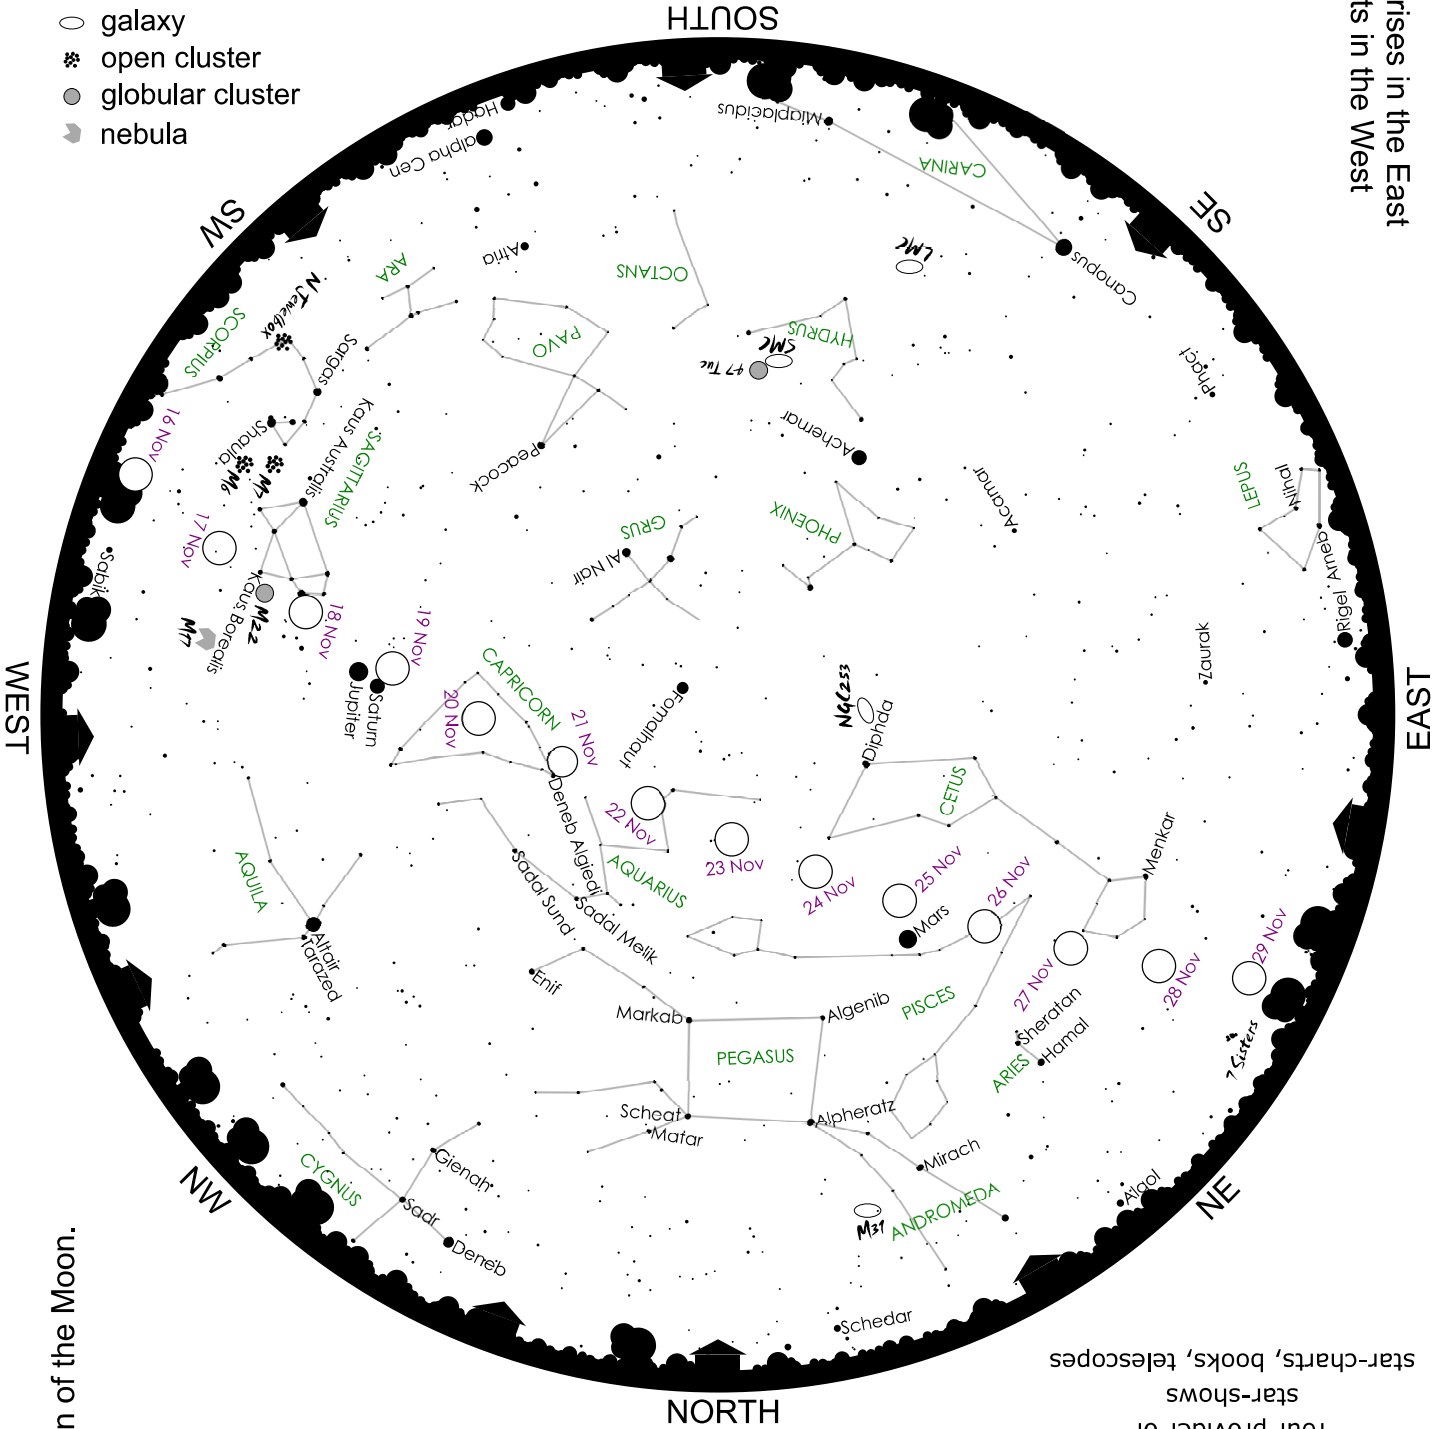

THE SOUTH AFRICAN EARLY-EVENING SKY LATE NOV 2020

To find e.g. stars in the east,
face east and turn the map to
put **EAST** at the bottom.

The Sun rises in the East
and sets in the West

Use binoculars to look for:

- galaxy
- ✳ open cluster
- globular cluster
- ☉ nebula

Circles show the position of the Moon.

The Moon this month:

- Nov 15: new moon
- Nov 22: first quarter
- Nov 30: full moon
- Dec 8: last quarter

CONSTELLATION NAMES
ARE CAPITAL LETTERS
star names are lower case.