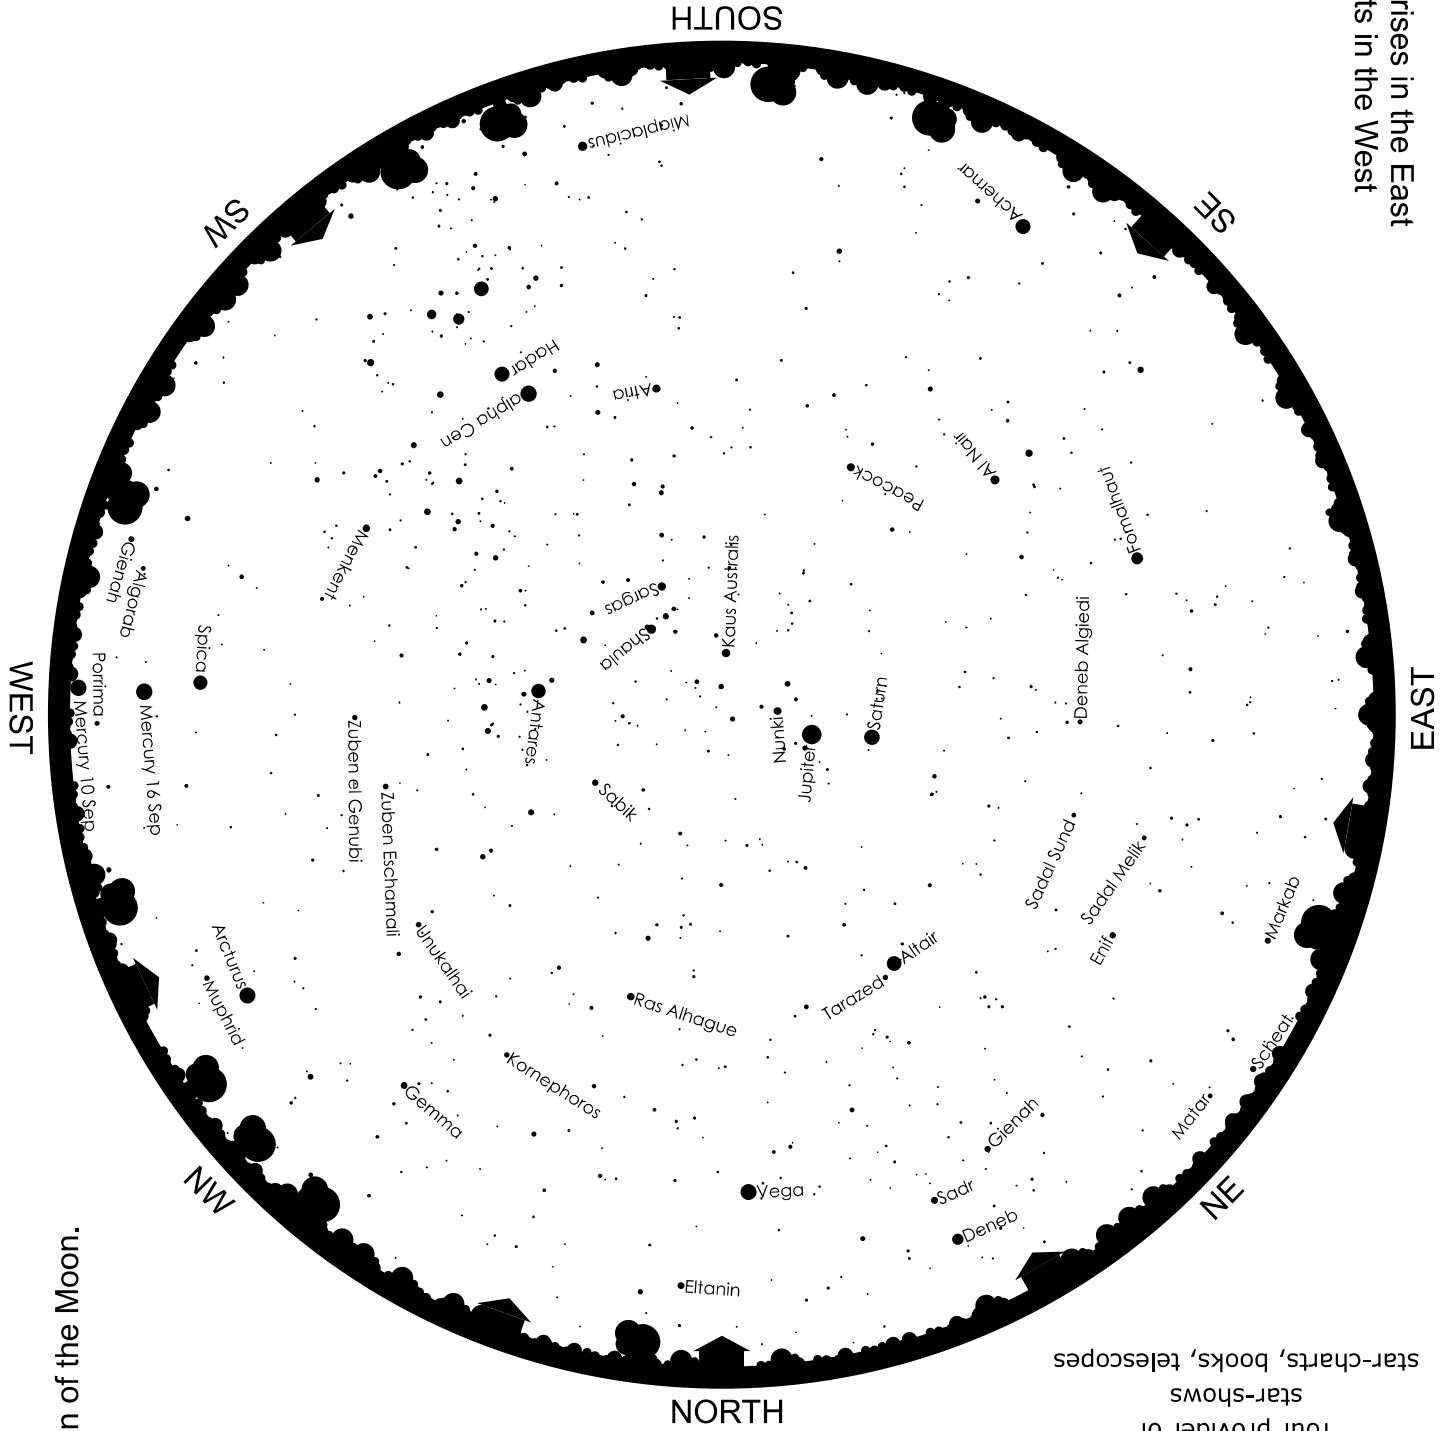

# THE SOUTH AFRICAN EARLY-EVENING SKY EARLY SEP 2020

To find e.g. stars in the east,  
face east and turn the map  
to put **EAST** at the bottom.

The Sun rises in the East  
and sets in the West

Circles show the position of the Moon.

- The Moon this month:
- Sep 2: full moon
- Sep 10: last quarter
- Sep 17: new moon
- Sep 24: first quarter

Wits University Planetarium  
(011) 717-1390  
www.planetarium.co.za  
planet@planetarium.co.za  
facebook: WitsPlanetarium  
Your provider of  
star-shows  
star-charts, books, telescopes