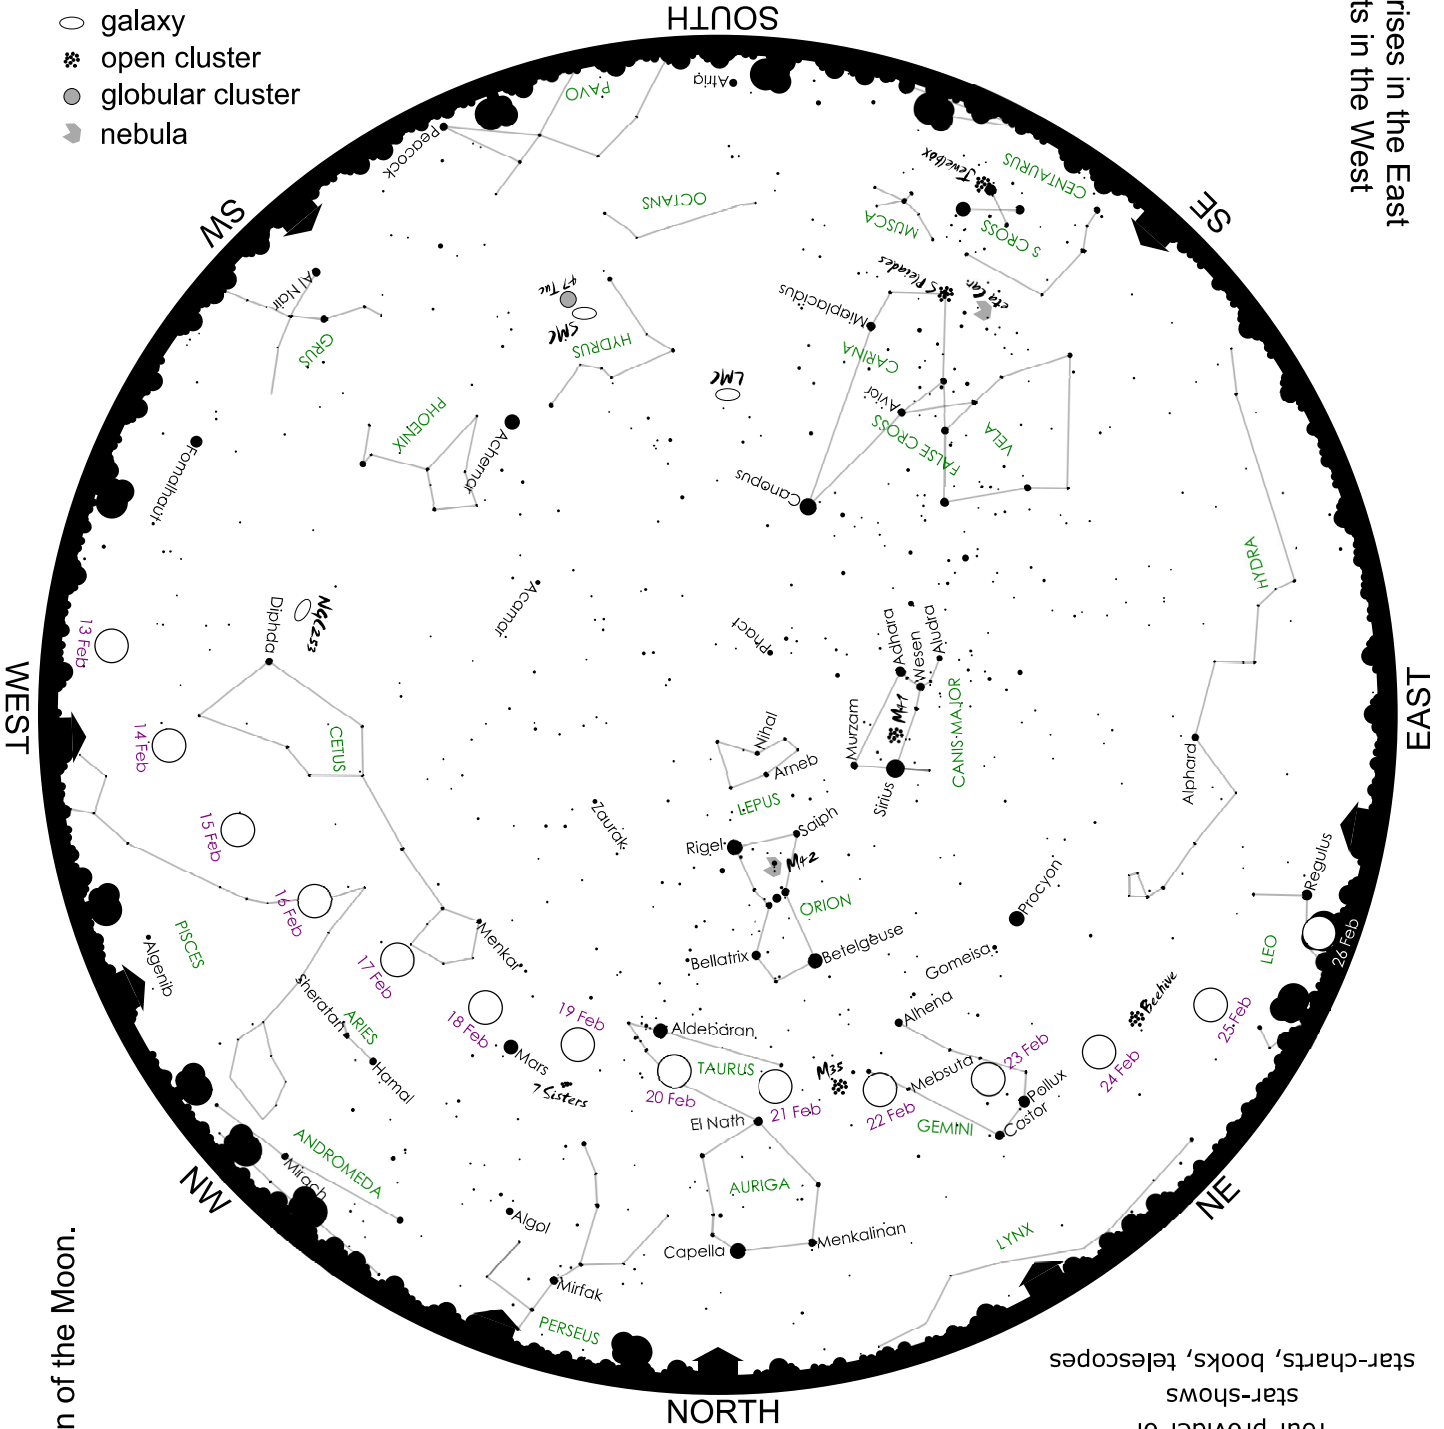

# THE SOUTH AFRICAN EARLY-EVENING SKY LATE FEB 2021

To find e.g. stars in the east,  
face east and turn the map to  
put **EAST** at the bottom.

The Sun rises in the East  
and sets in the West

Use binoculars to look for:

- galaxy
- ✳ open cluster
- globular cluster
- ☄ nebula

Circles show the position of the Moon.

The Moon this month:

- Feb 11: new moon
- Feb 19: first quarter
- Feb 27: full moon
- Mar 6: last quarter

CONSTELLATION NAMES  
ARE CAPITAL LETTERS  
star names are lower case.