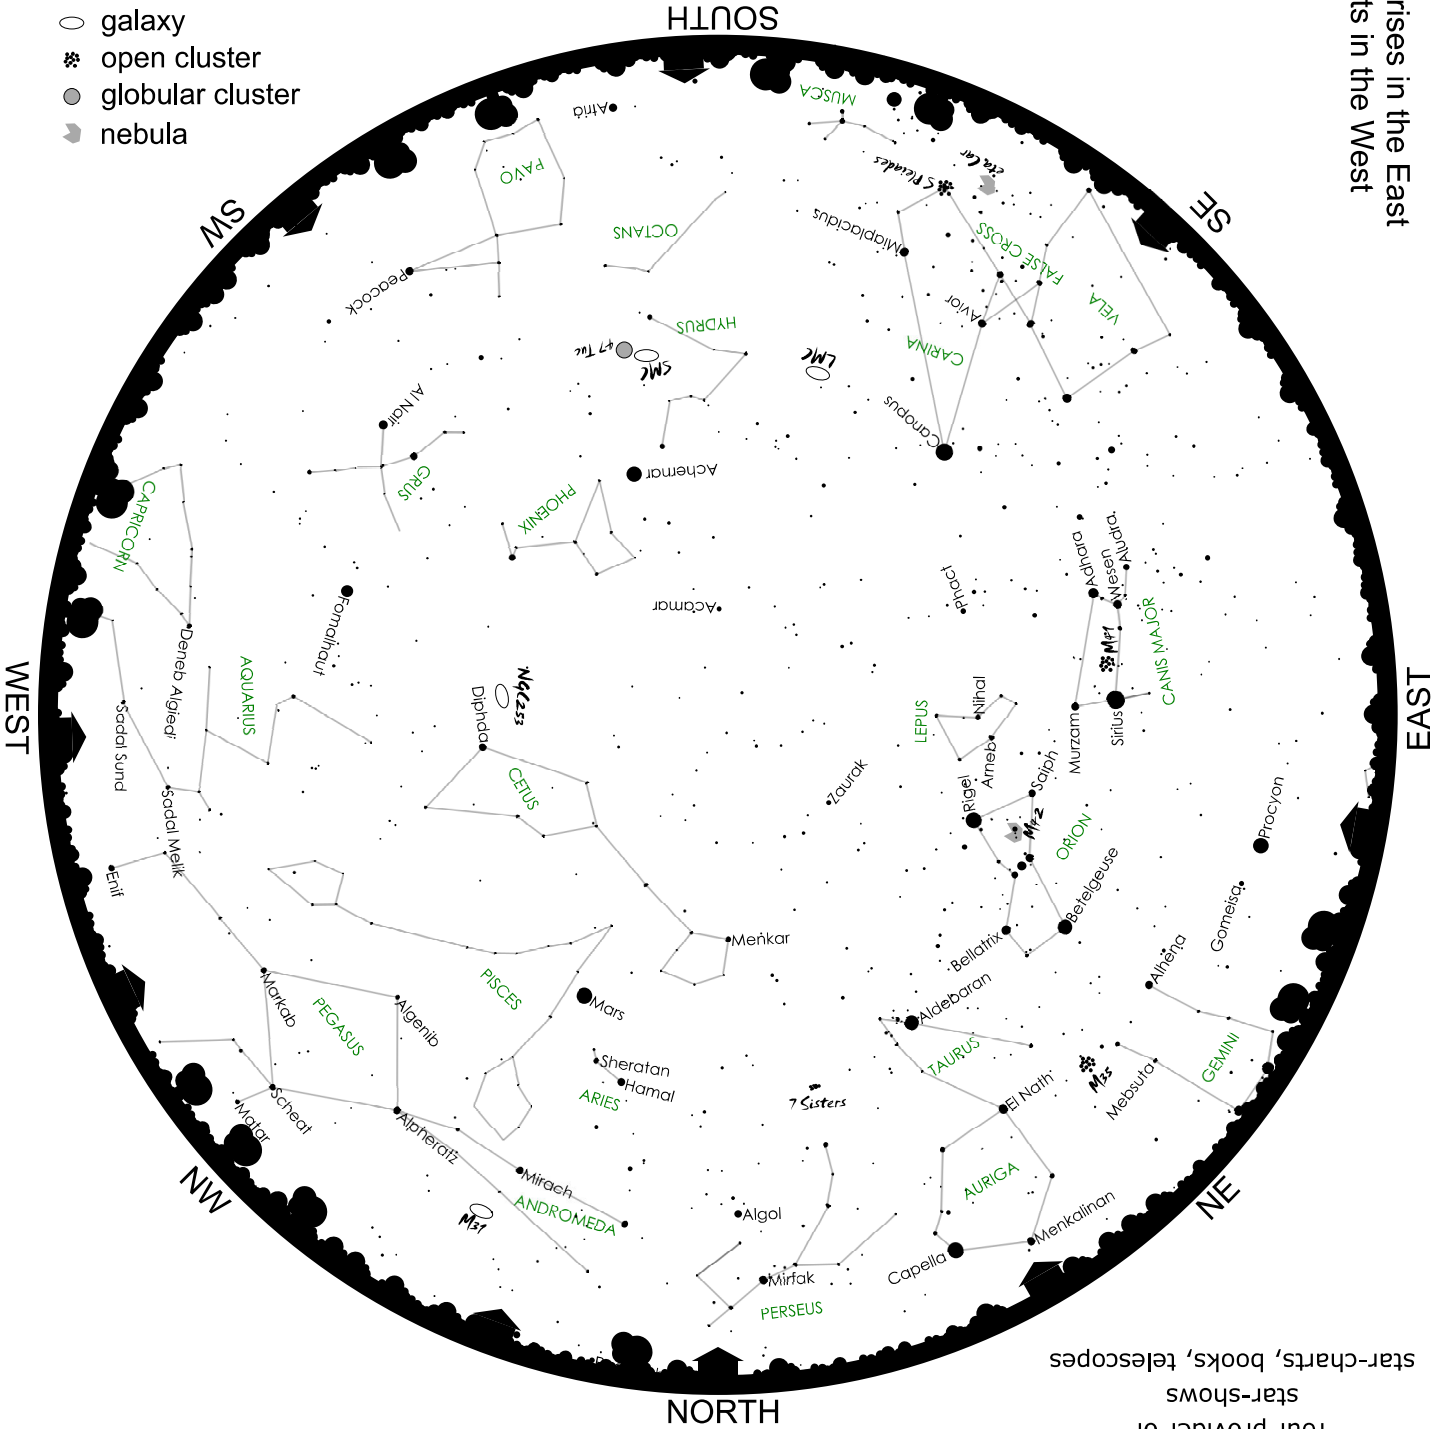

THE SOUTH AFRICAN EARLY-EVENING SKY EARLY JAN 2021

To find e.g. stars in the east,
face east and turn the map
to put **EAST** at the bottom.

The Sun rises in the East
and sets in the West

Use binoculars to look for:

- galaxy
- ✳ open cluster
- globular cluster
- ☉ nebula

The Moon this month:
Dec 30: full moon
Jan 6: last quarter
Jan 13: new moon
Jan 20: first quarter

CONSTELLATION NAMES
ARE CAPITAL LETTERS
star names are lower case.