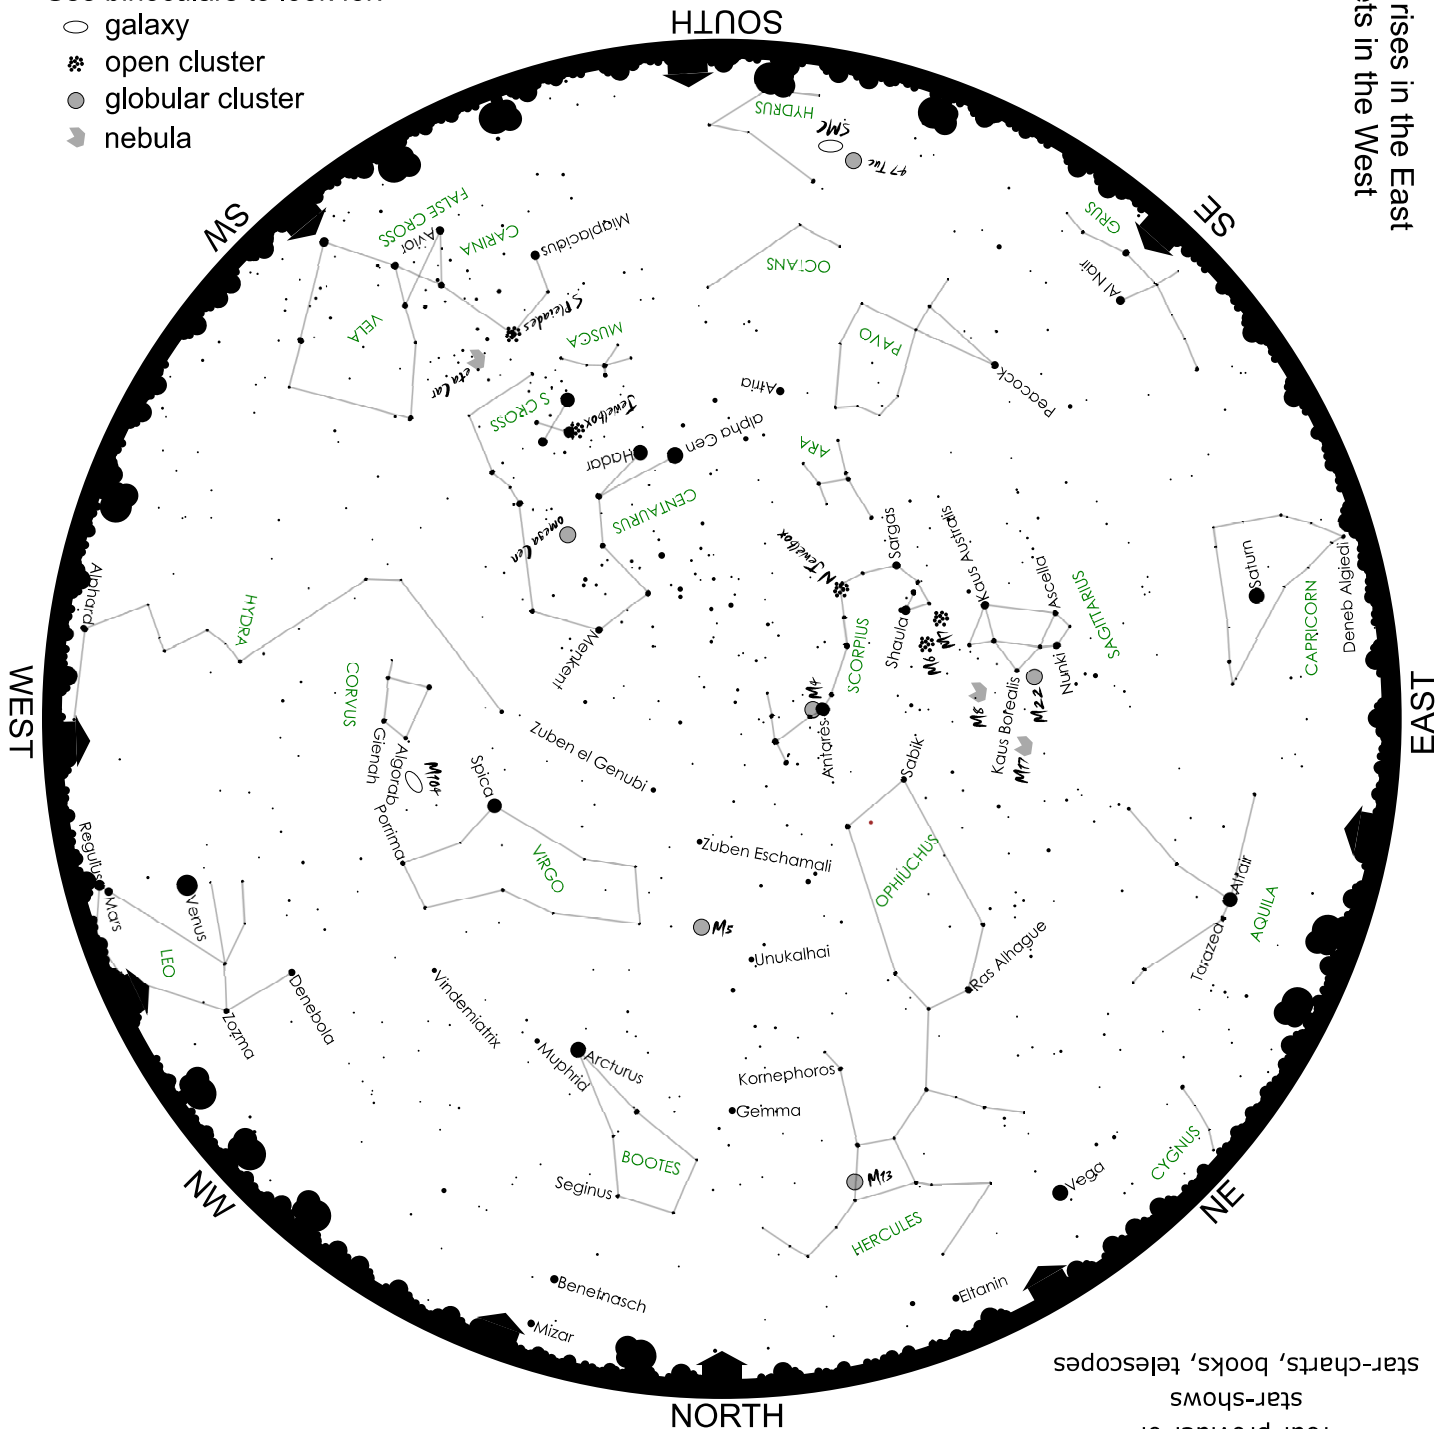

THE SOUTH AFRICAN EARLY-EVENING SKY LATE JUL / EARLY AUG 2021

To find e.g. stars in the east,
face east and turn the map
to put **EAST** at the bottom.

The Sun rises in the East
and sets in the West

Use binoculars to look for:

- galaxy
- ✳ open cluster
- globular cluster
- ☉ nebula

The Moon this month:
Jul 24: full moon
Jul 31 : last quarter
Aug 8: new moon
Aug 15: first quarter

CONSTELLATION NAMES
ARE CAPITAL LETTERS
star names are lower case.