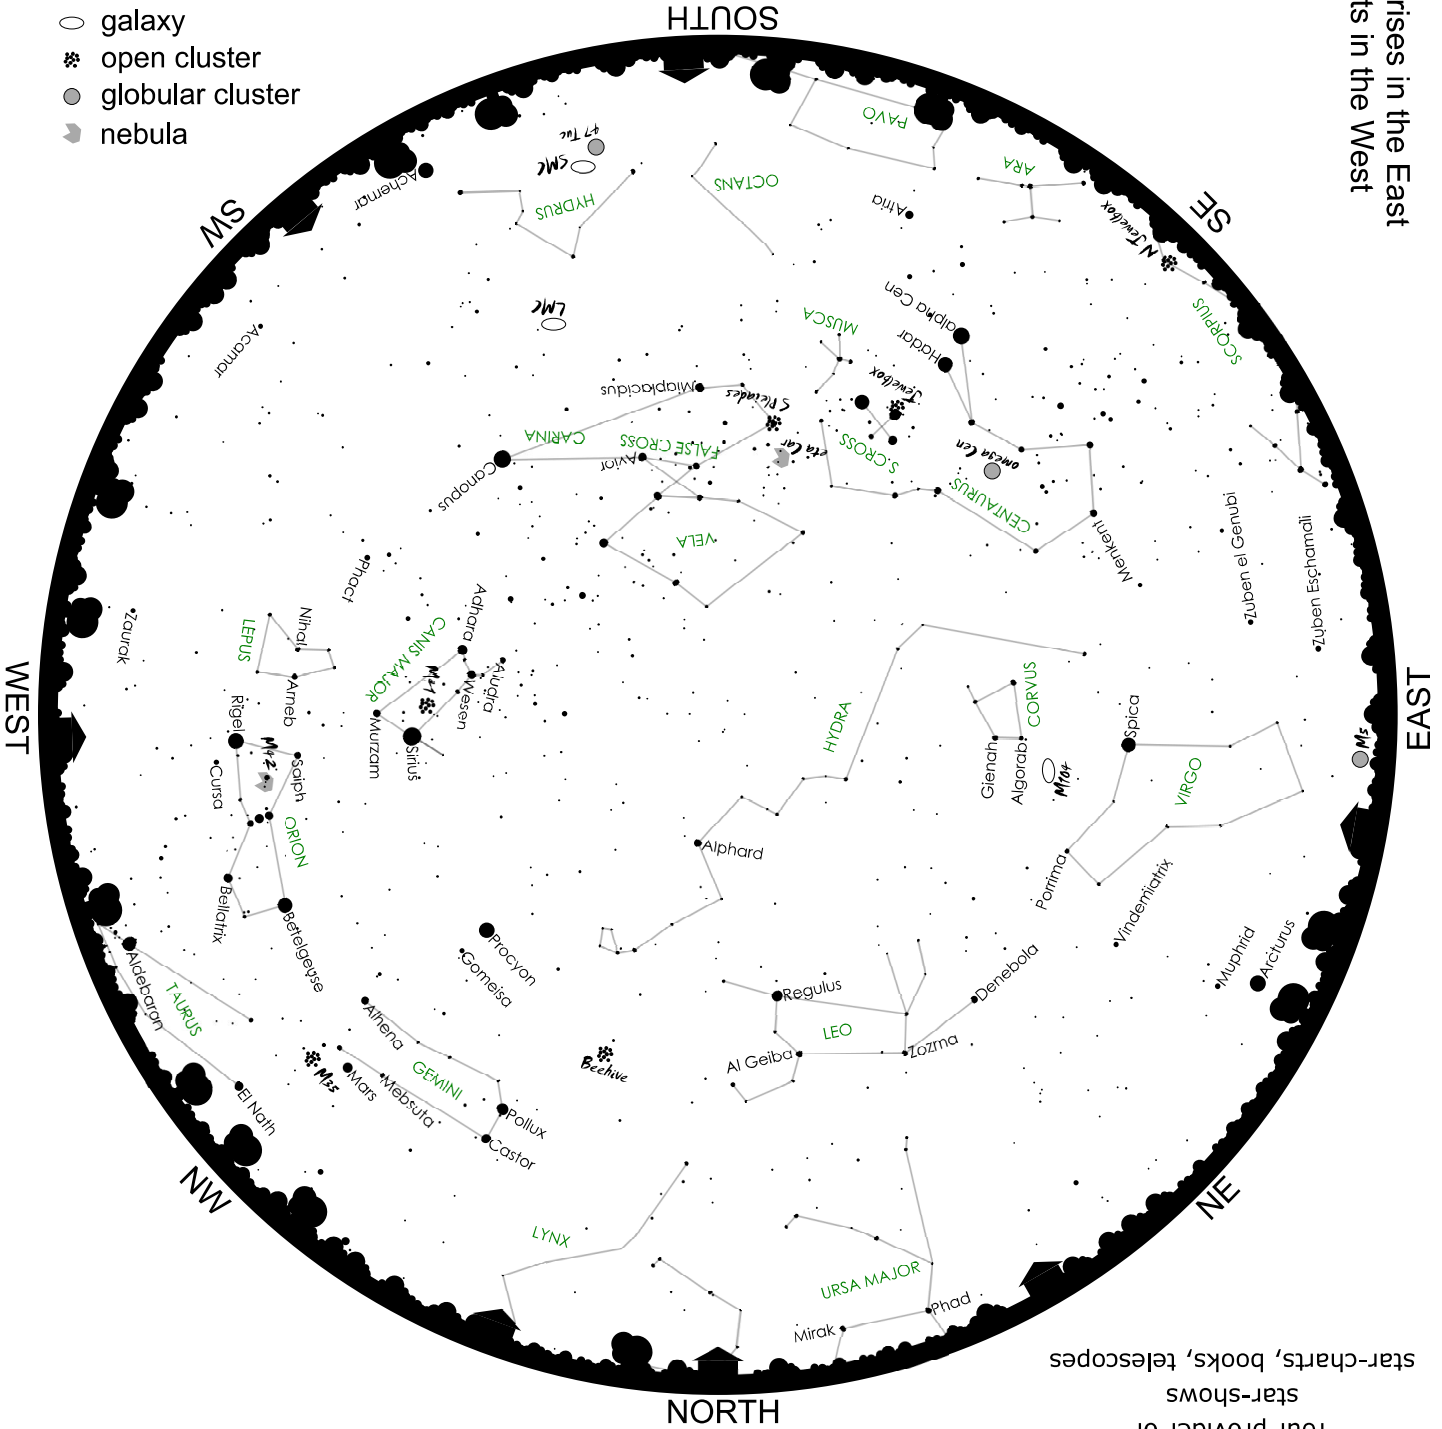

THE SOUTH AFRICAN EARLY-EVENING SKY EARLY MAY 2021

To find e.g. stars in the east,
face east and turn the map
to put **EAST** at the bottom.

The Sun rises in the East
and sets in the West

Use binoculars to look for:

- galaxy
- ✿ open cluster
- globular cluster
- ☞ nebula

The Moon this month:
Apr 27: full moon
May 3: last quarter
May 11: new moon
May 19: first quarter

CONSTELLATION NAMES
ARE CAPITAL LETTERS
star names are lower case.