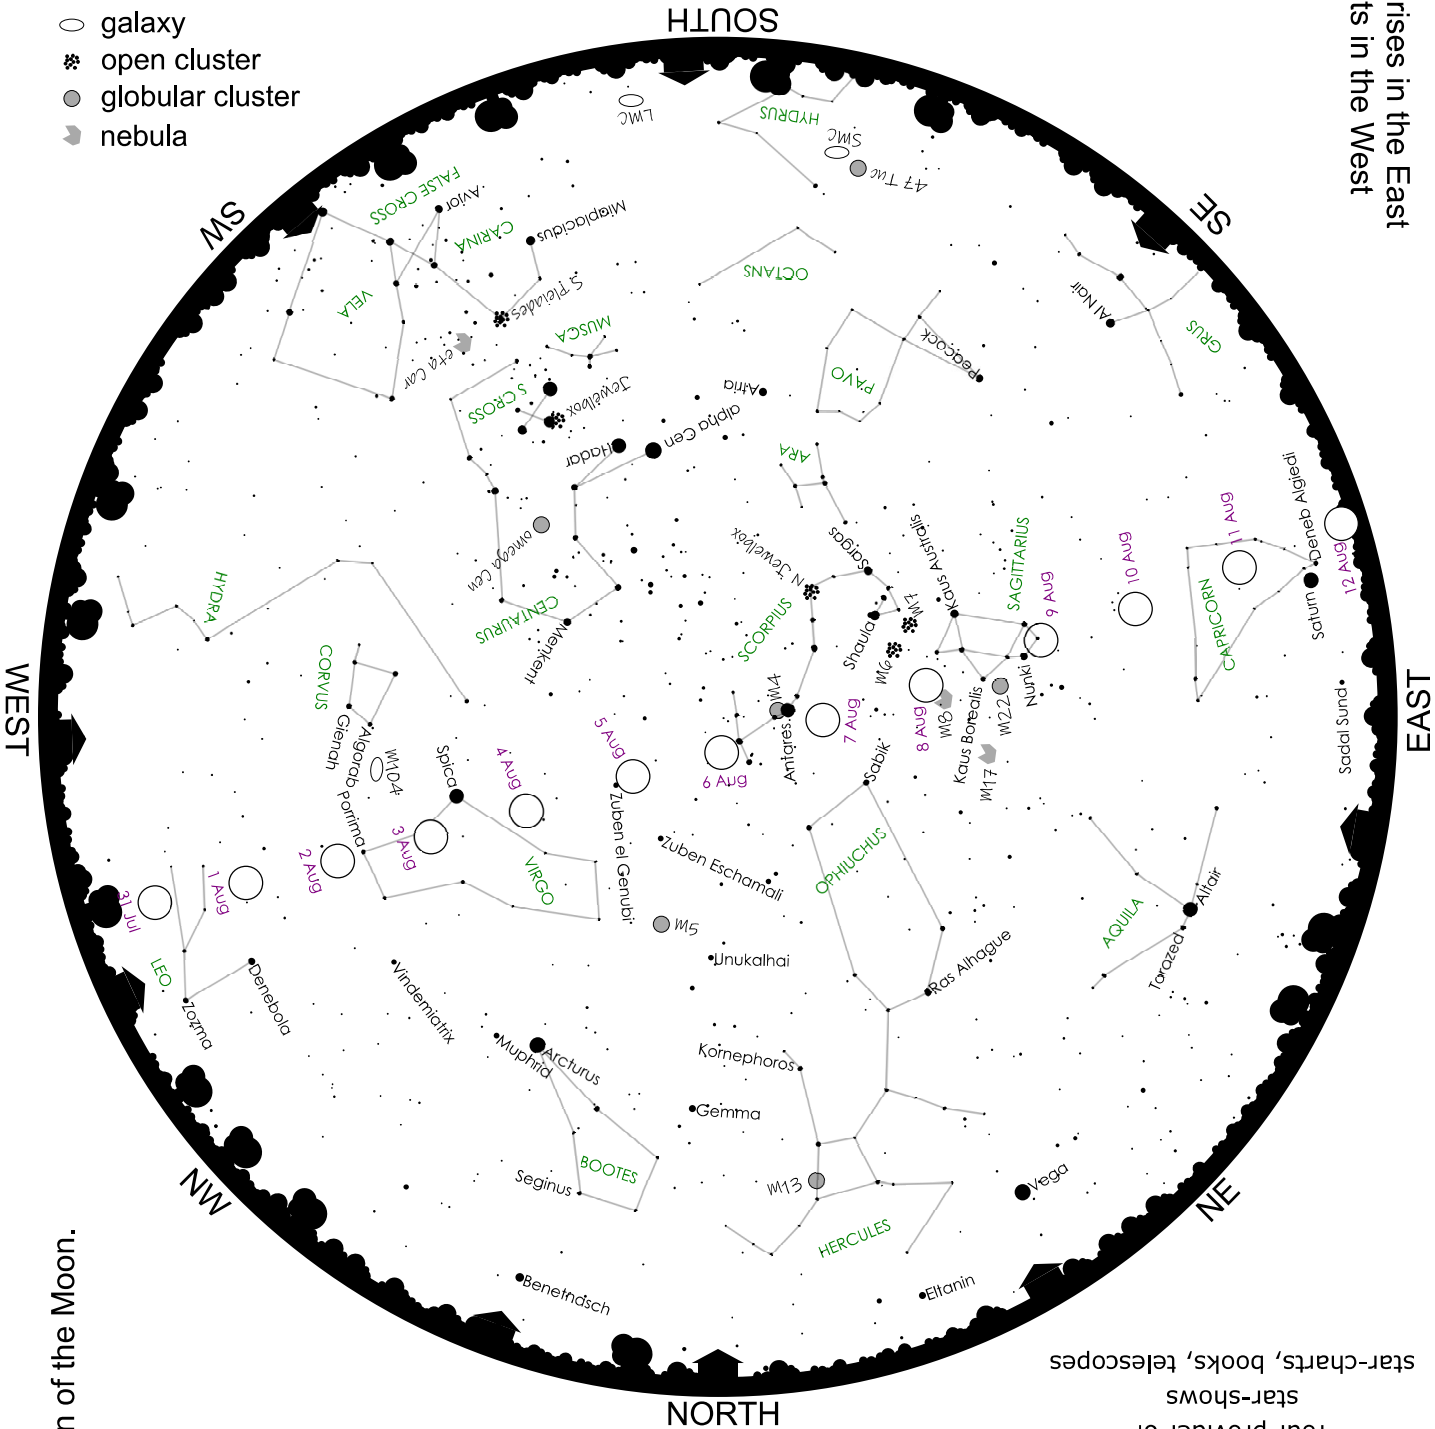

THE SOUTH AFRICAN EARLY-EVENING SKY EARLY AUG 2022

To find e.g. stars in the east,
face east and turn the map
to put **EAST** at the bottom.

The Sun rises in the East
and sets in the West

Use binoculars to look for:

- galaxy
- ✳ open cluster
- globular cluster
- ☞ nebula

Circles show the position of the Moon.

- The Moon this month:
- Jul 28: new moon
 - Aug 5: first quarter
 - Aug 12: full moon
 - Aug 19: last quarter