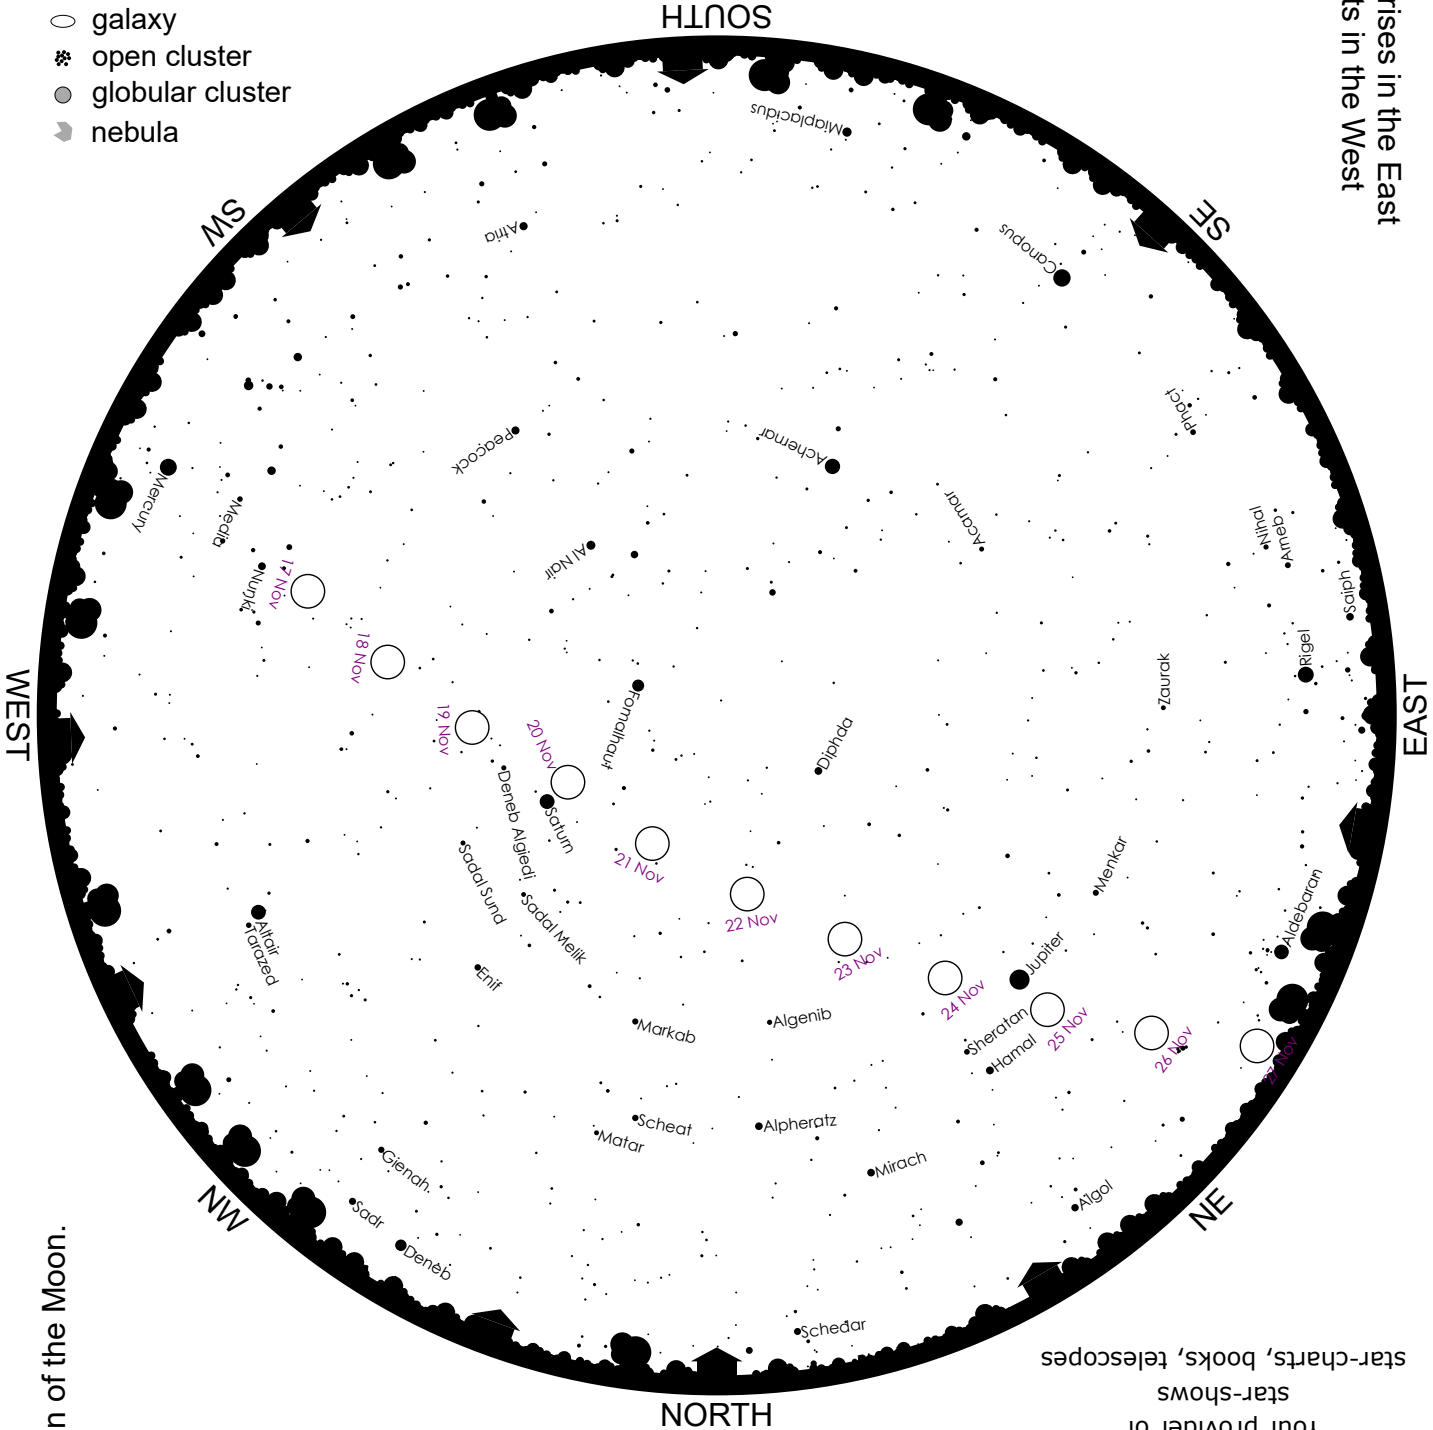

THE SOUTH AFRICAN EARLY-EVENING SKY LATE NOV 2023

To find e.g. stars in the east,
face east and turn the map
to put **EAST** at the bottom.

The Sun rises in the East
and sets in the West

Use binoculars to look for:

- galaxy
- ✳ open cluster
- globular cluster
- nebula

Circles show the position of the Moon.

The Moon this month:

- Nov 5: last quarter
- Nov 13: new moon
- Nov 20: first quarter
- Nov 27: full moon

CONSTELLATION NAMES
ARE CAPITAL LETTERS
star names are lower case.