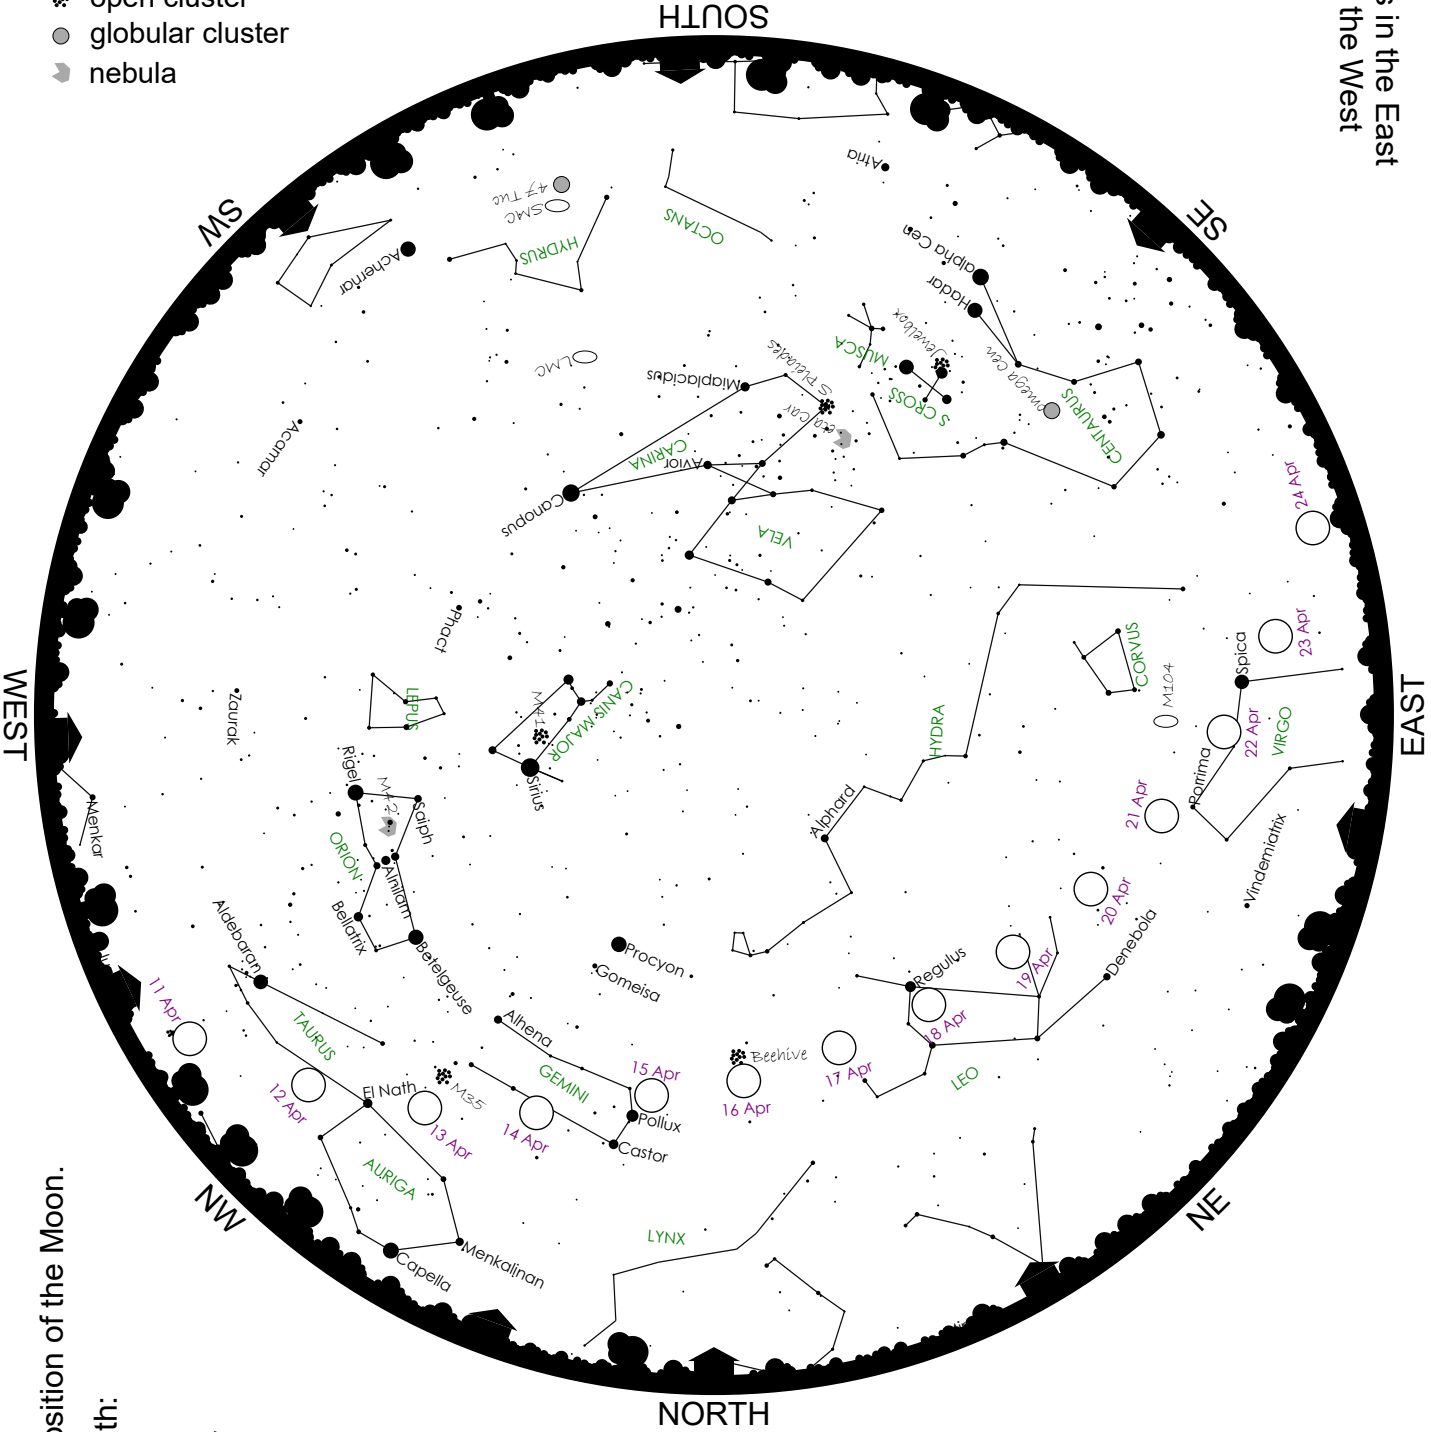

THE SOUTH AFRICAN EARLY-EVENING SKY MID APR 2024

To find e.g. stars in the east,
face east and turn the map
to put **EAST** at the bottom.

The Sun rises in the East
and sets in the West

Use binoculars to look for:

- galaxy
- ✳ open cluster
- globular cluster
- ☉ nebula

Circles show the position of the Moon.

The Moon this month:

- Apr 2: last quarter
- Apr 8: new moon
- Apr 15: first quarter
- Apr 24: full moon

CONSTELLATION NAMES
ARE CAPITAL LETTERS
star names are lower case.