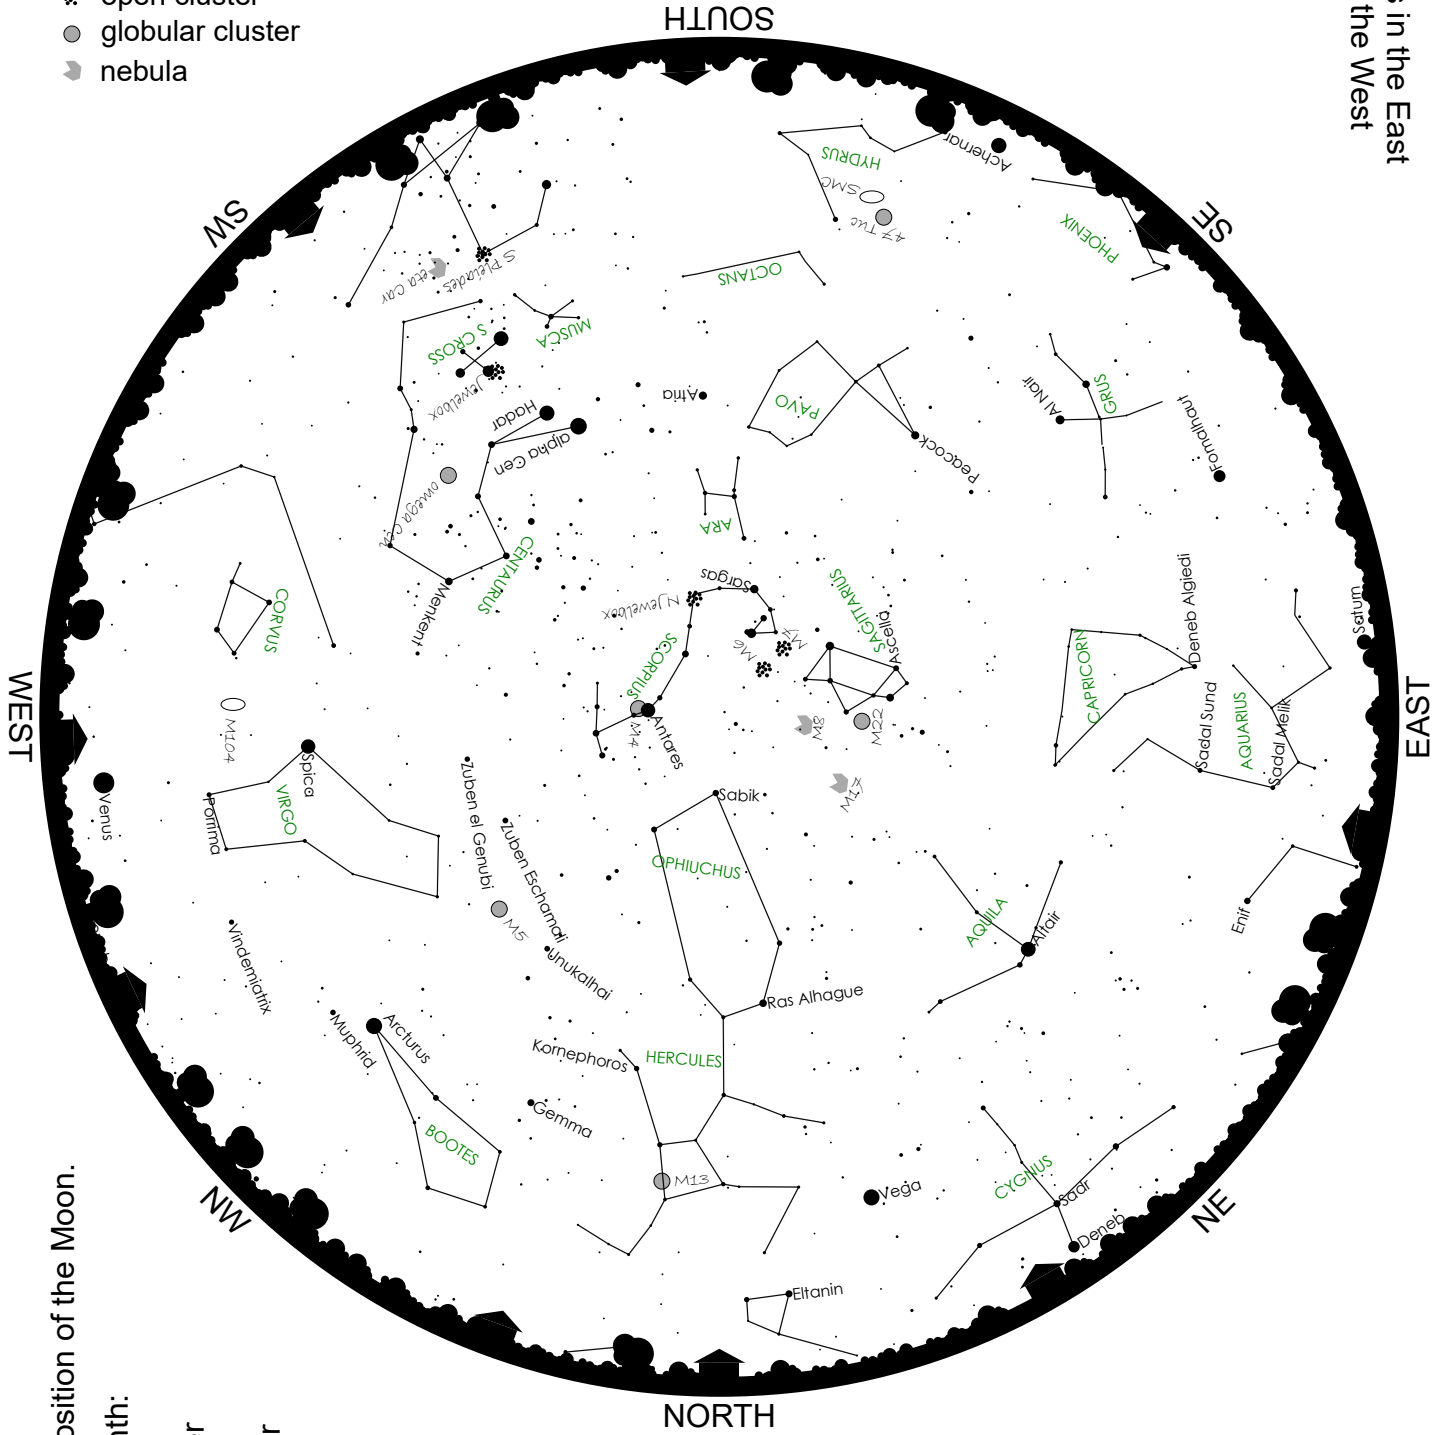

# THE SOUTH AFRICAN EARLY-EVENING SKY LATE AUG 2024

To find e.g. stars in the east, face east and turn the map to put **EAST** at the bottom.

The Sun rises in the East and sets in the West

Use binoculars to look for:

- galaxy
- ✳ open cluster
- globular cluster
- ☄ nebula

Circles show the position of the Moon.

- The Moon this month:
- Aug 4: new moon
  - Aug 12: first quarter
  - Aug 19: full moon
  - Aug 26: last quarter