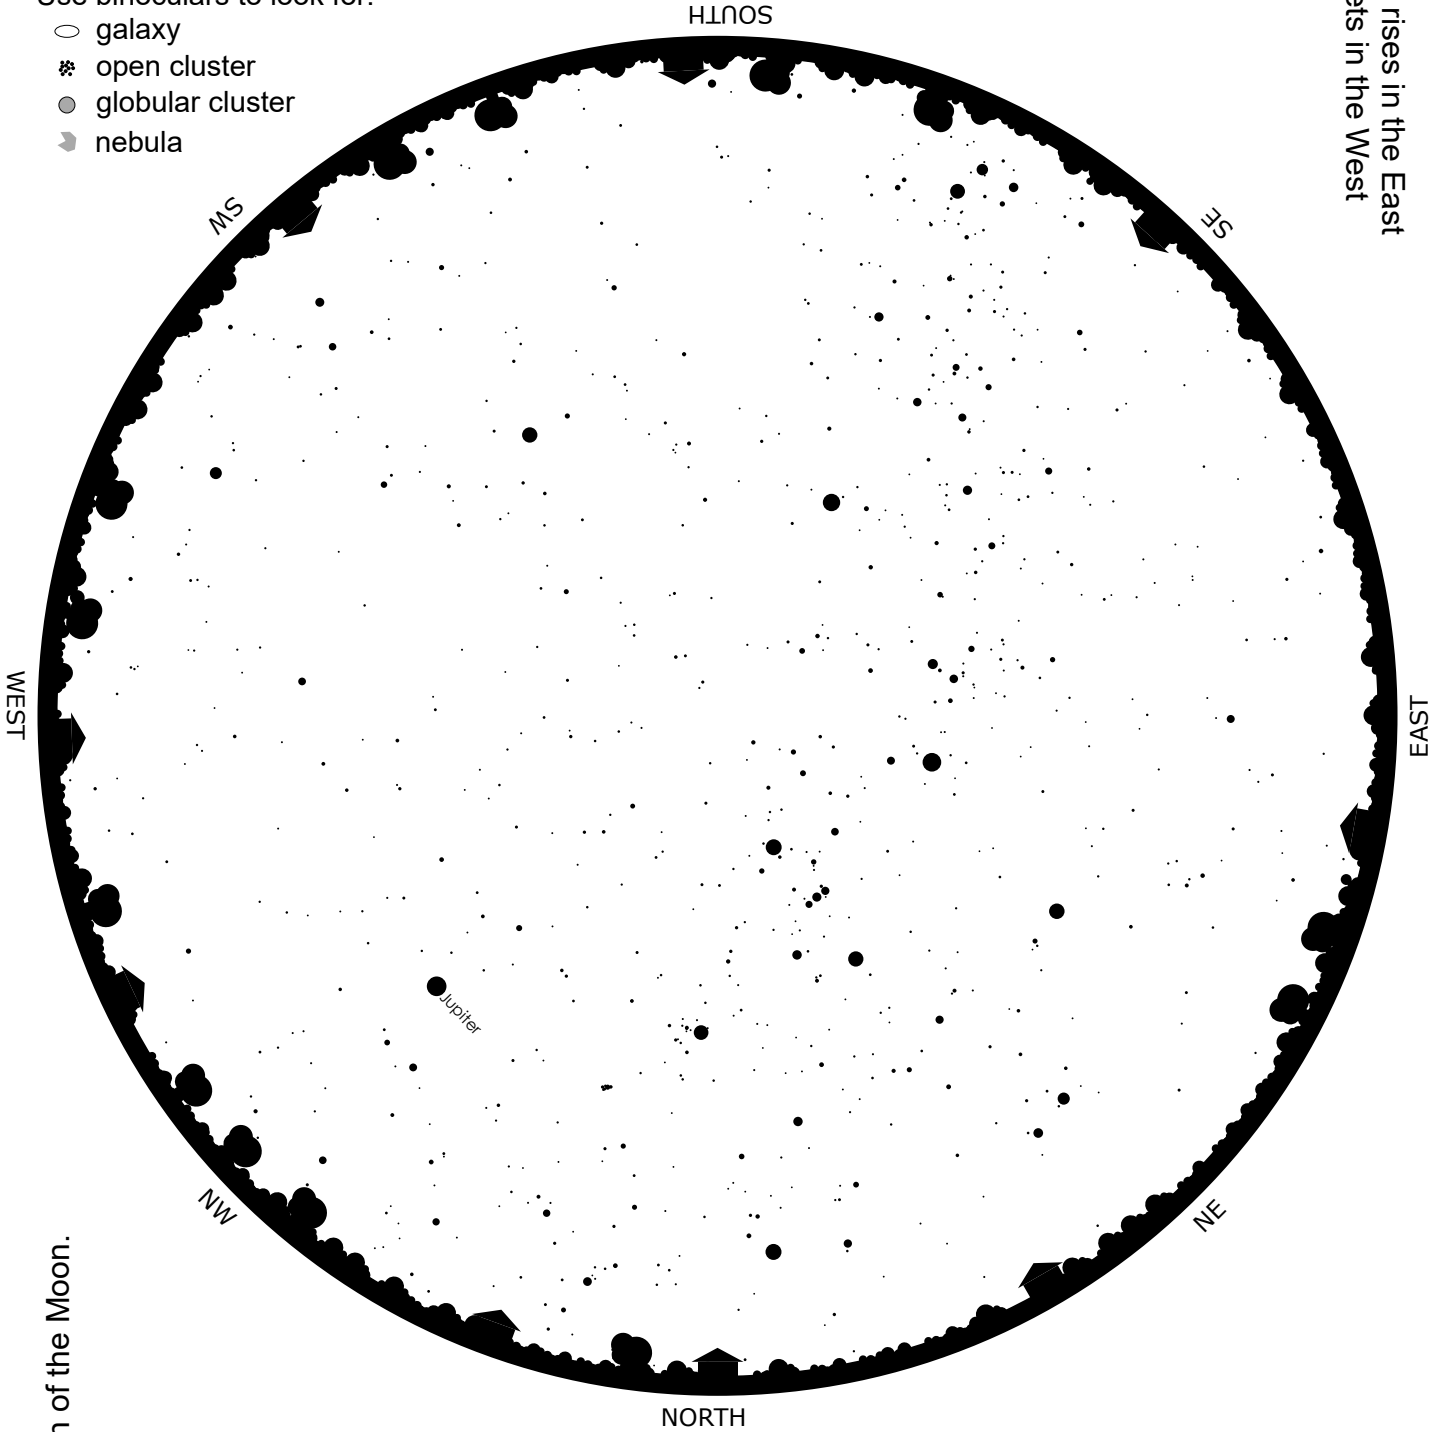

THE SOUTH AFRICAN EARLY-EVENING SKY EARLY FEB 2024

To find e.g. stars in the east,
face east and turn the map
to put **EAST** at the bottom.

The Sun rises in the East
and sets in the West

Use binoculars to look for:

- galaxy
- ✳ open cluster
- globular cluster
- nebula

Circles show the position of the Moon.

- The Moon this month:
 Feb 3: Last Quarter
 Feb 10: New Moon
 Feb 16: First Quarter
 Feb 24: Full Moon

CONSTELLATION NAMES
 ARE CAPITAL LETTERS
 star names are lower case.