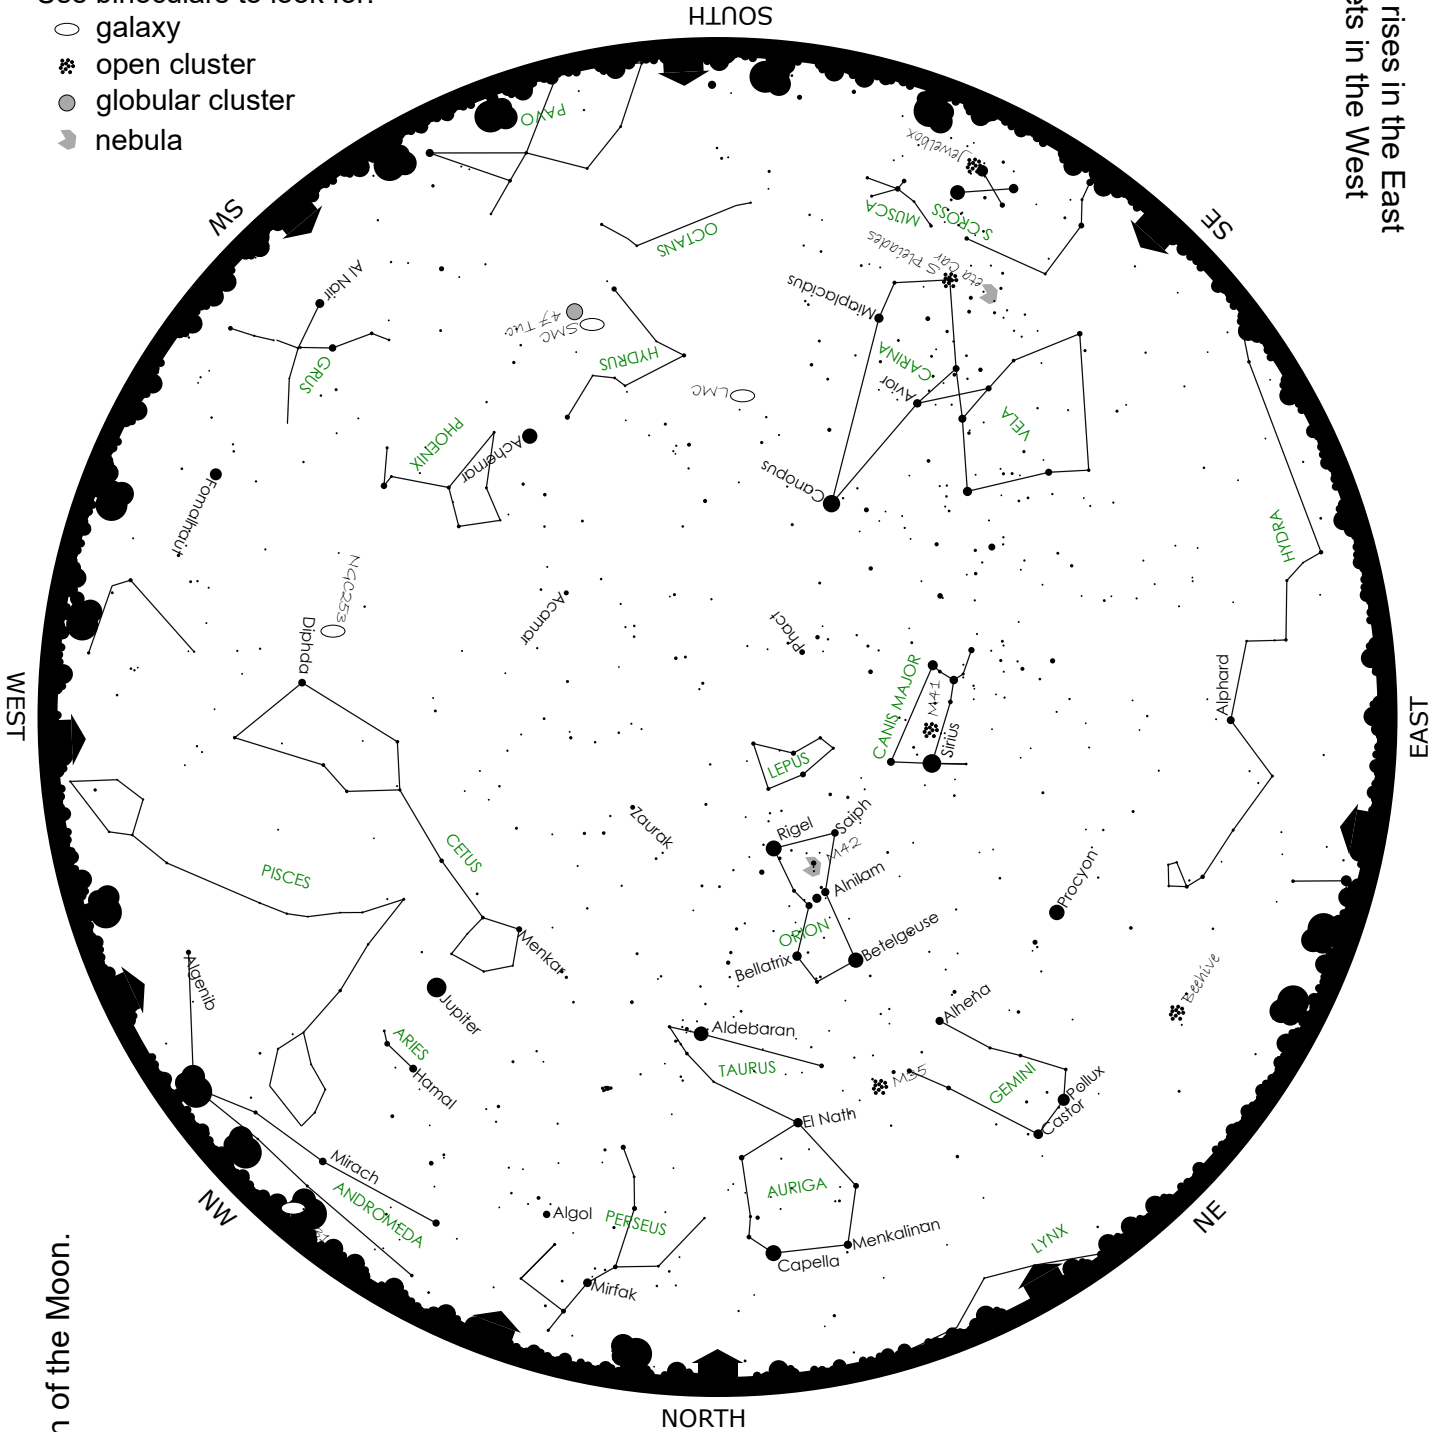

# THE SOUTH AFRICAN EARLY-EVENING SKY EARLY FEB 2024

To find e.g. stars in the east, face east and turn the map to put **EAST** at the bottom.

The Sun rises in the East and sets in the West

Use binoculars to look for:

- galaxy
- ✿ open cluster
- globular cluster
- ☄ nebula

Circles show the position of the Moon.

The Moon this month:

Feb 3: Last Quarter

Feb 10: New Moon

Feb 16: First Quarter

Feb 24: Full Moon

CONSTELLATION NAMES  
ARE CAPITAL LETTERS  
star names are lower case.