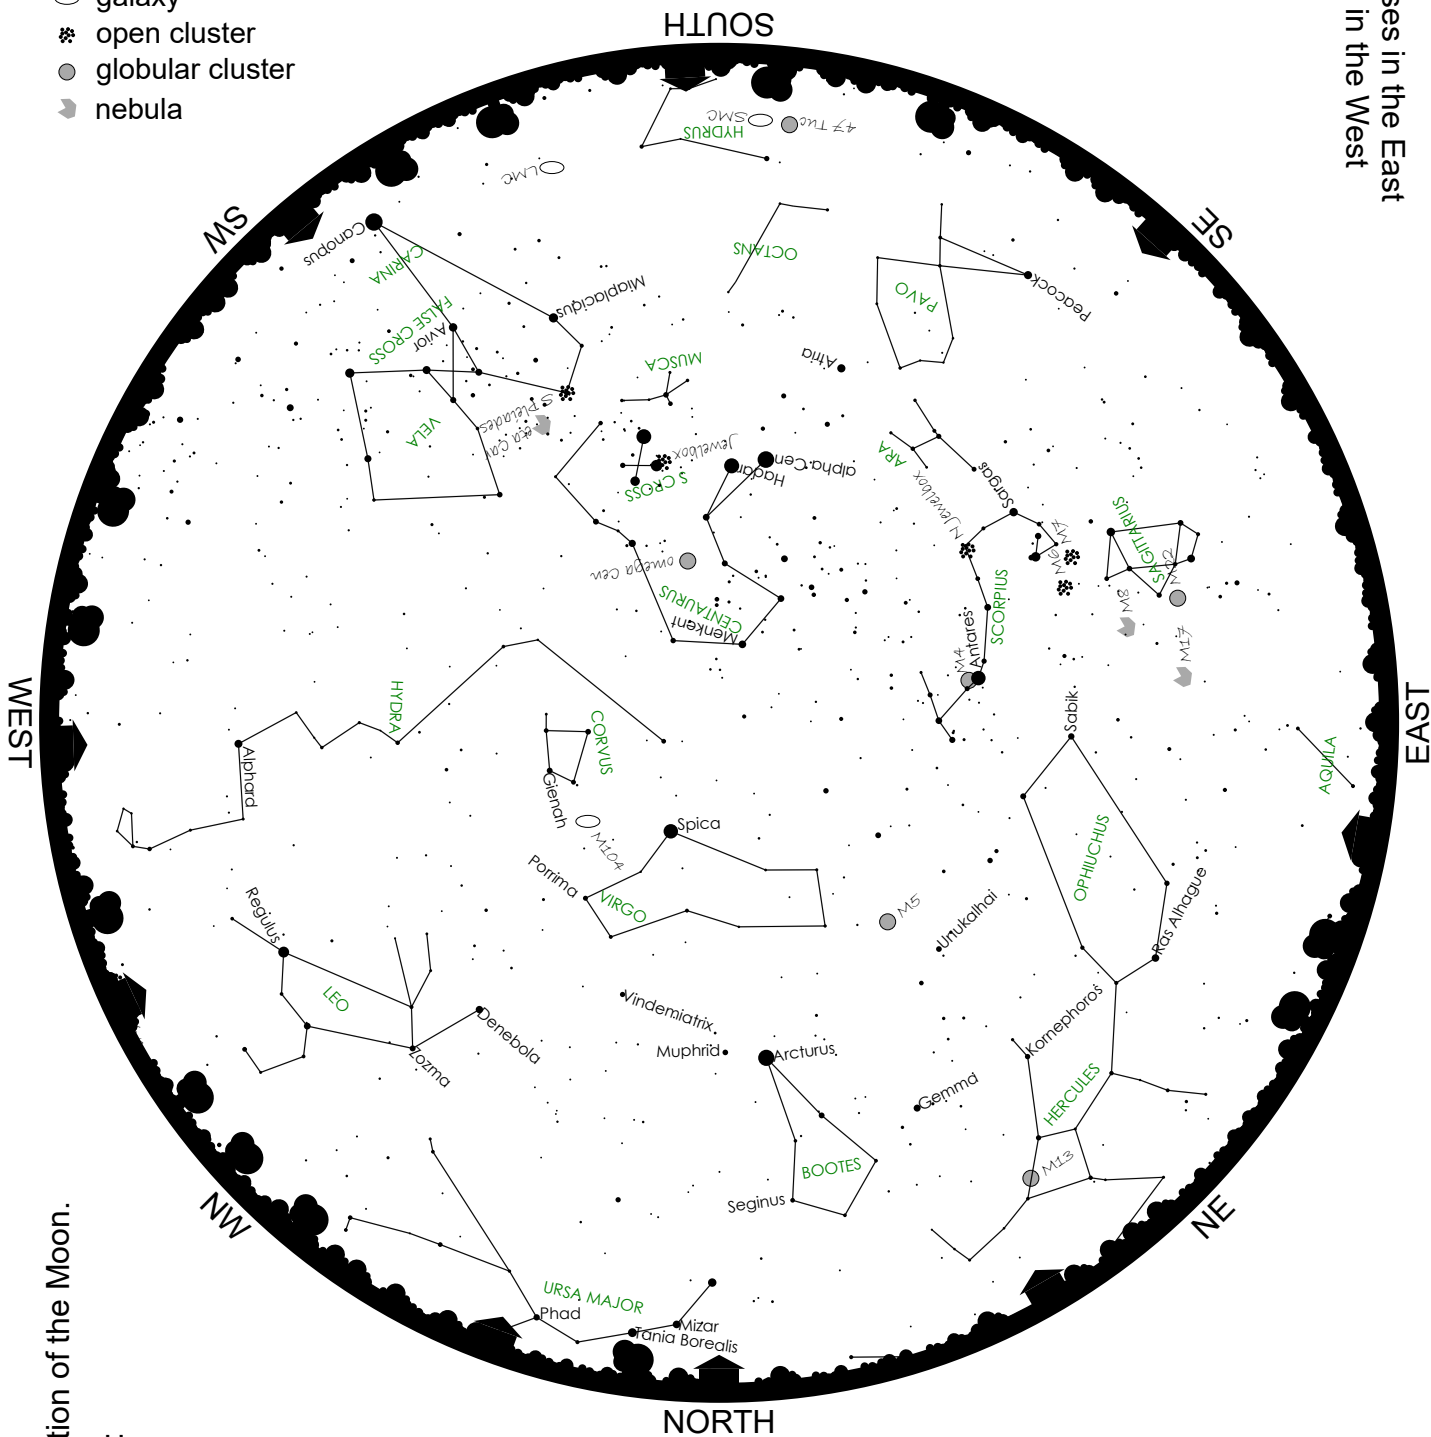

# THE SOUTH AFRICAN EARLY-EVENING SKY EARLY JULY 2024

To find e.g. stars in the east, face east and turn the map to put **EAST** at the bottom.

The Sun rises in the East and sets in the West

Use binoculars to look for:

- galaxy
- ✳ open cluster
- globular cluster
- ☄ nebula

Circles show the position of the Moon.

The Moon this month:

- Jul 6: new moon
- Jul 14: first quarter
- Jul 21: full moon
- Jul 28: last quarter

CONSTELLATION NAMES ARE CAPITAL LETTERS  
star names are lower case.