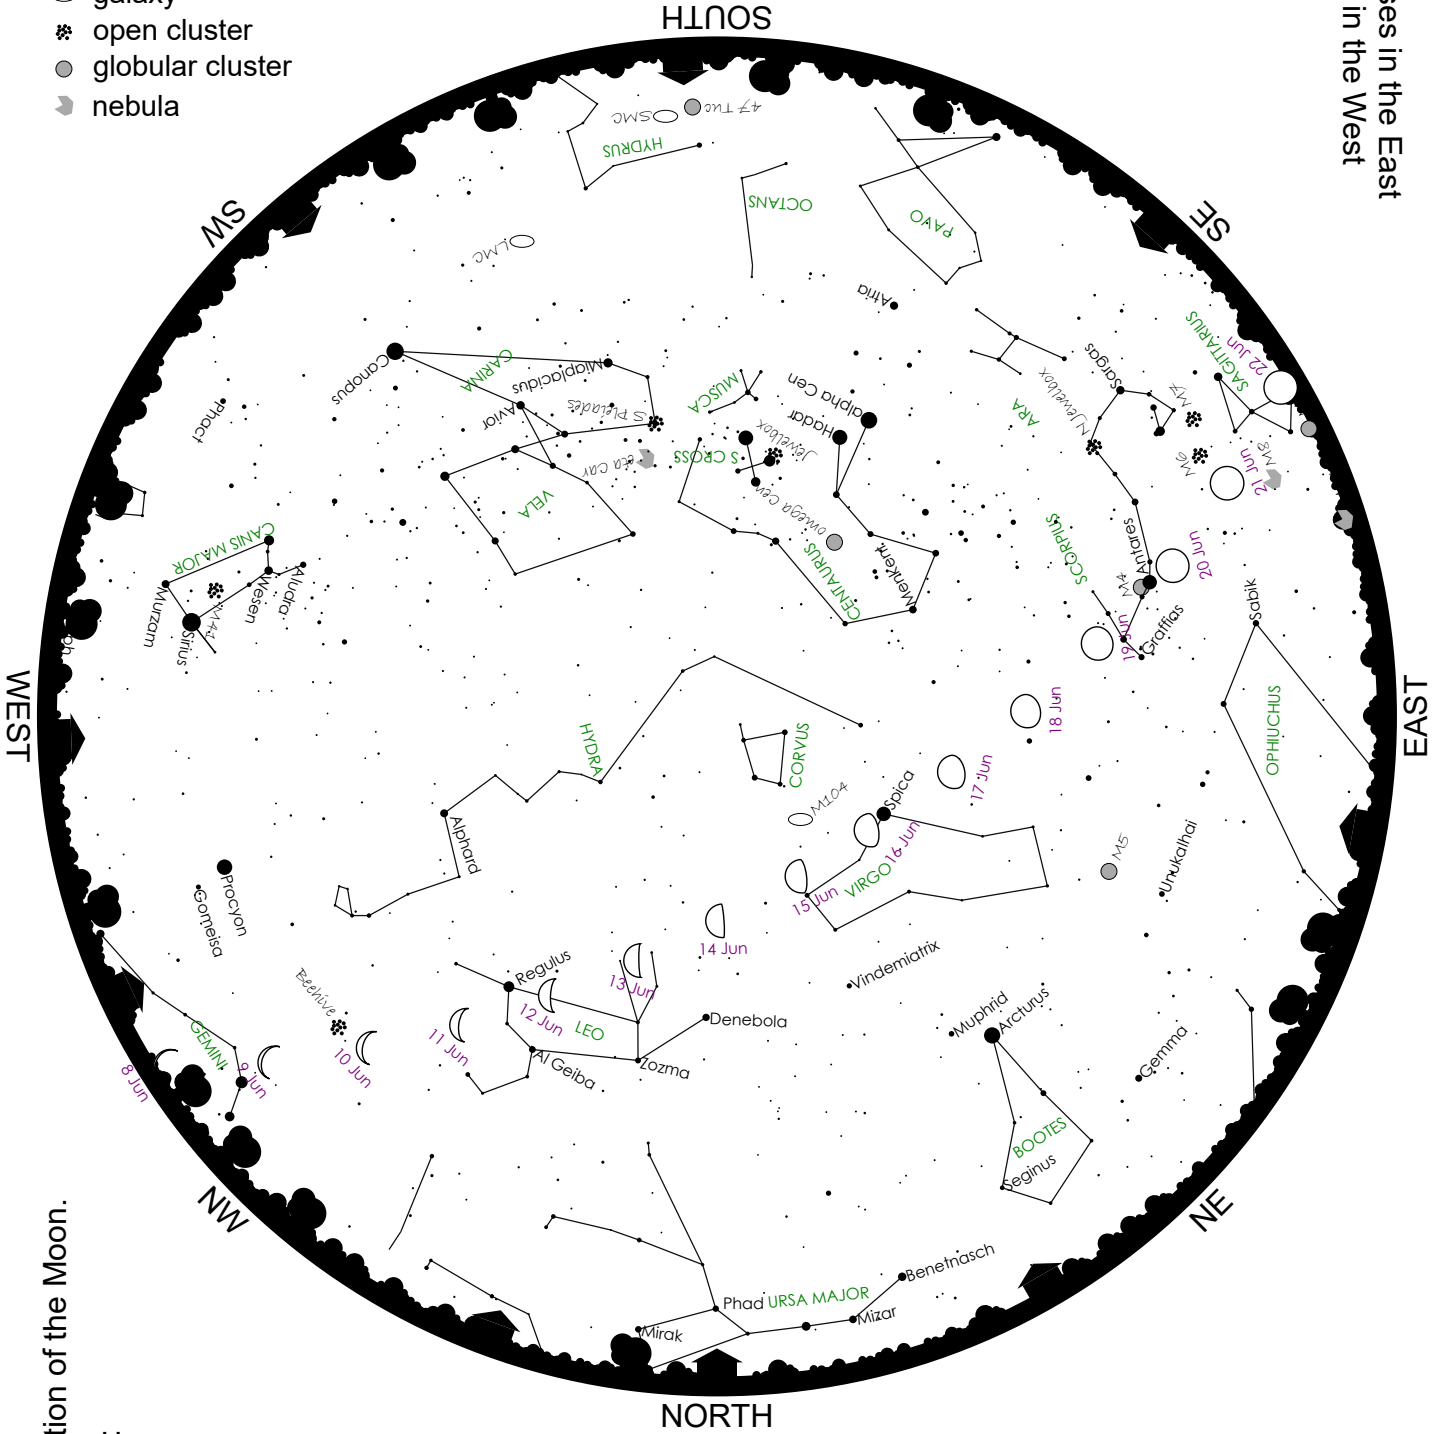

THE SOUTH AFRICAN EARLY-EVENING SKY MID JUN 2024

To find e.g. stars in the east,
face east and turn the map
to put **EAST** at the bottom.

The Sun rises in the East
and sets in the West

Use binoculars to look for:

- galaxy
- ✳ open cluster
- globular cluster
- ☄ nebula

Circles show the position of the Moon.

The Moon this month:

- Jun 6: new moon
- Jun 14: first quarter
- Jun 22: full moon
- Jun 28: last quarter

CONSTELLATION NAMES
ARE CAPITAL LETTERS
star names are lower case.