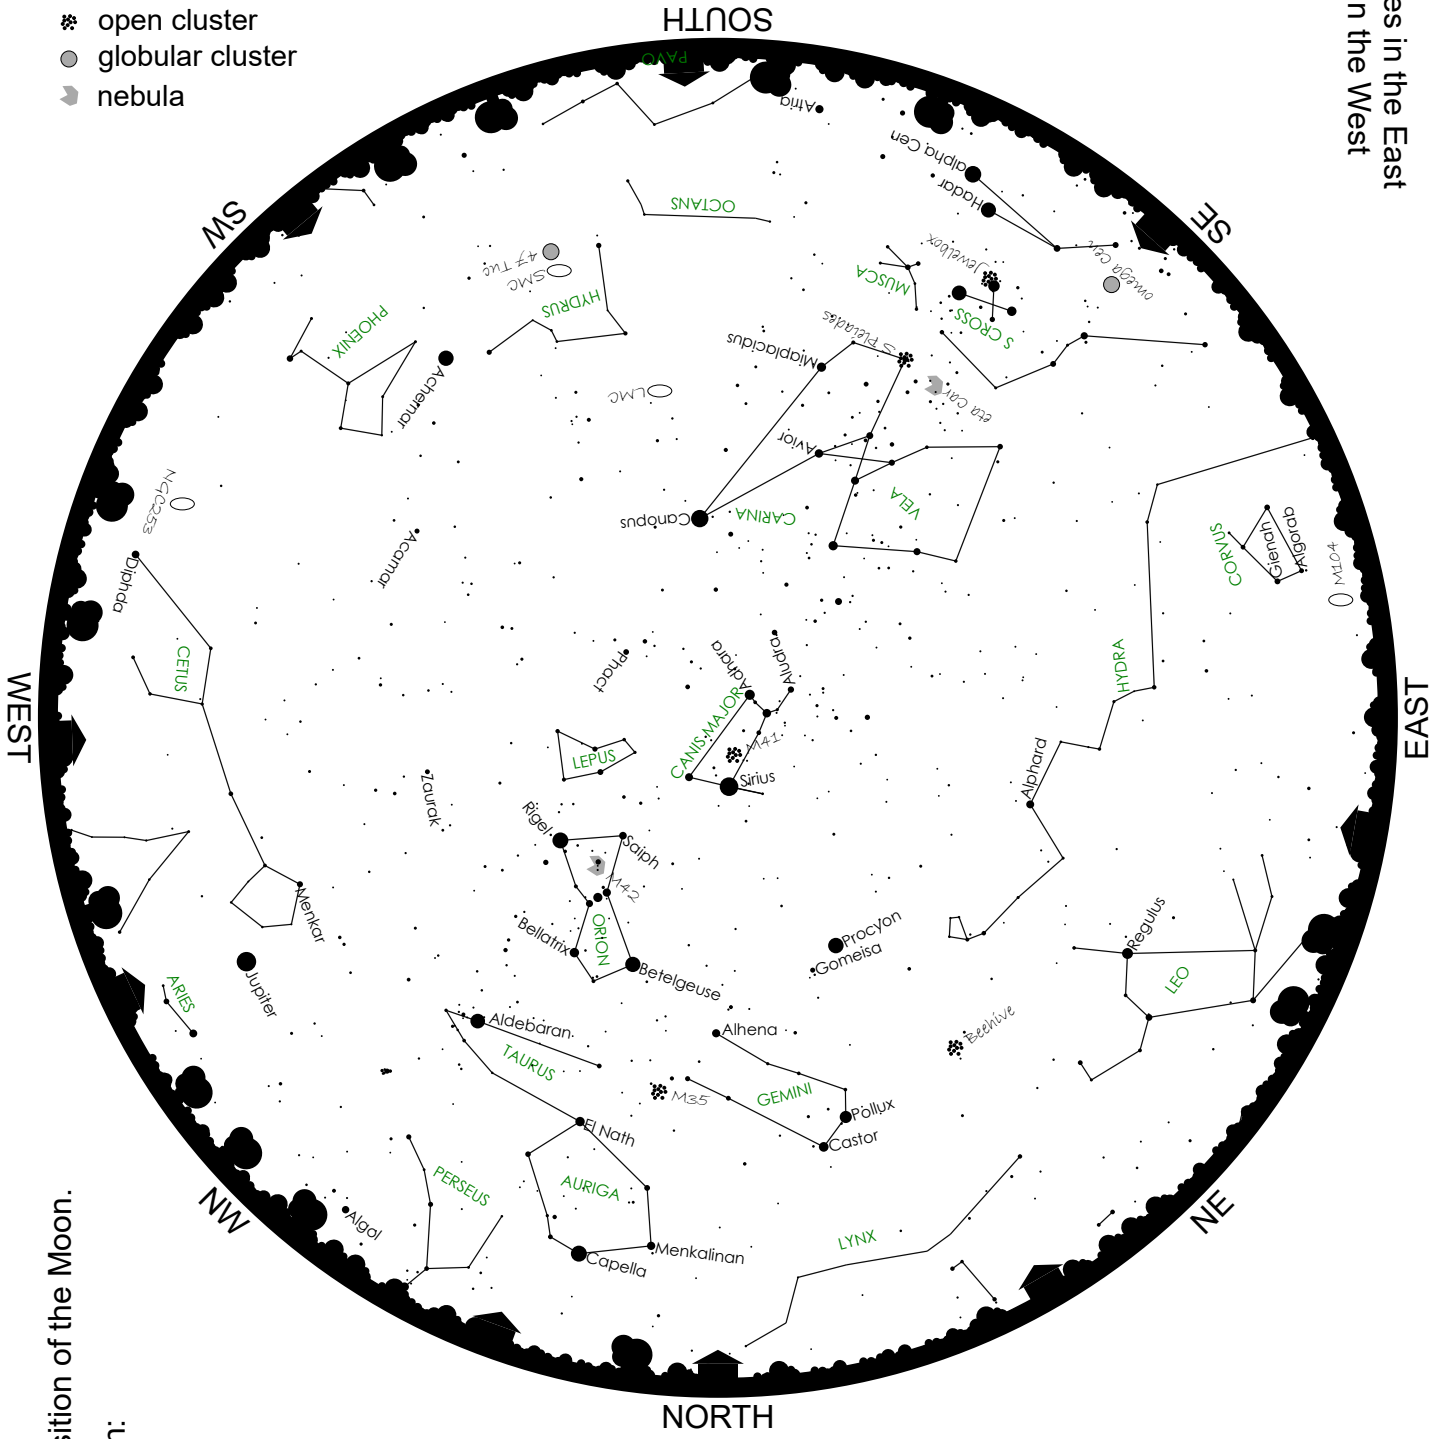

THE SOUTH AFRICAN EARLY-EVENING SKY EARLY MARCH 2024

To find e.g. stars in the east,
face east and turn the map
to put **EAST** at the bottom.

The Sun rises in the East
and sets in the West

Use binoculars to look for:

- galaxy
- ✳ open cluster
- globular cluster
- ☄ nebula

Circles show the position of the Moon.

- The Moon this month:
- Mar 3: last quarter
 - Mar 10: new moon
 - Mar 17: first quarter
 - Mar 25: full moon