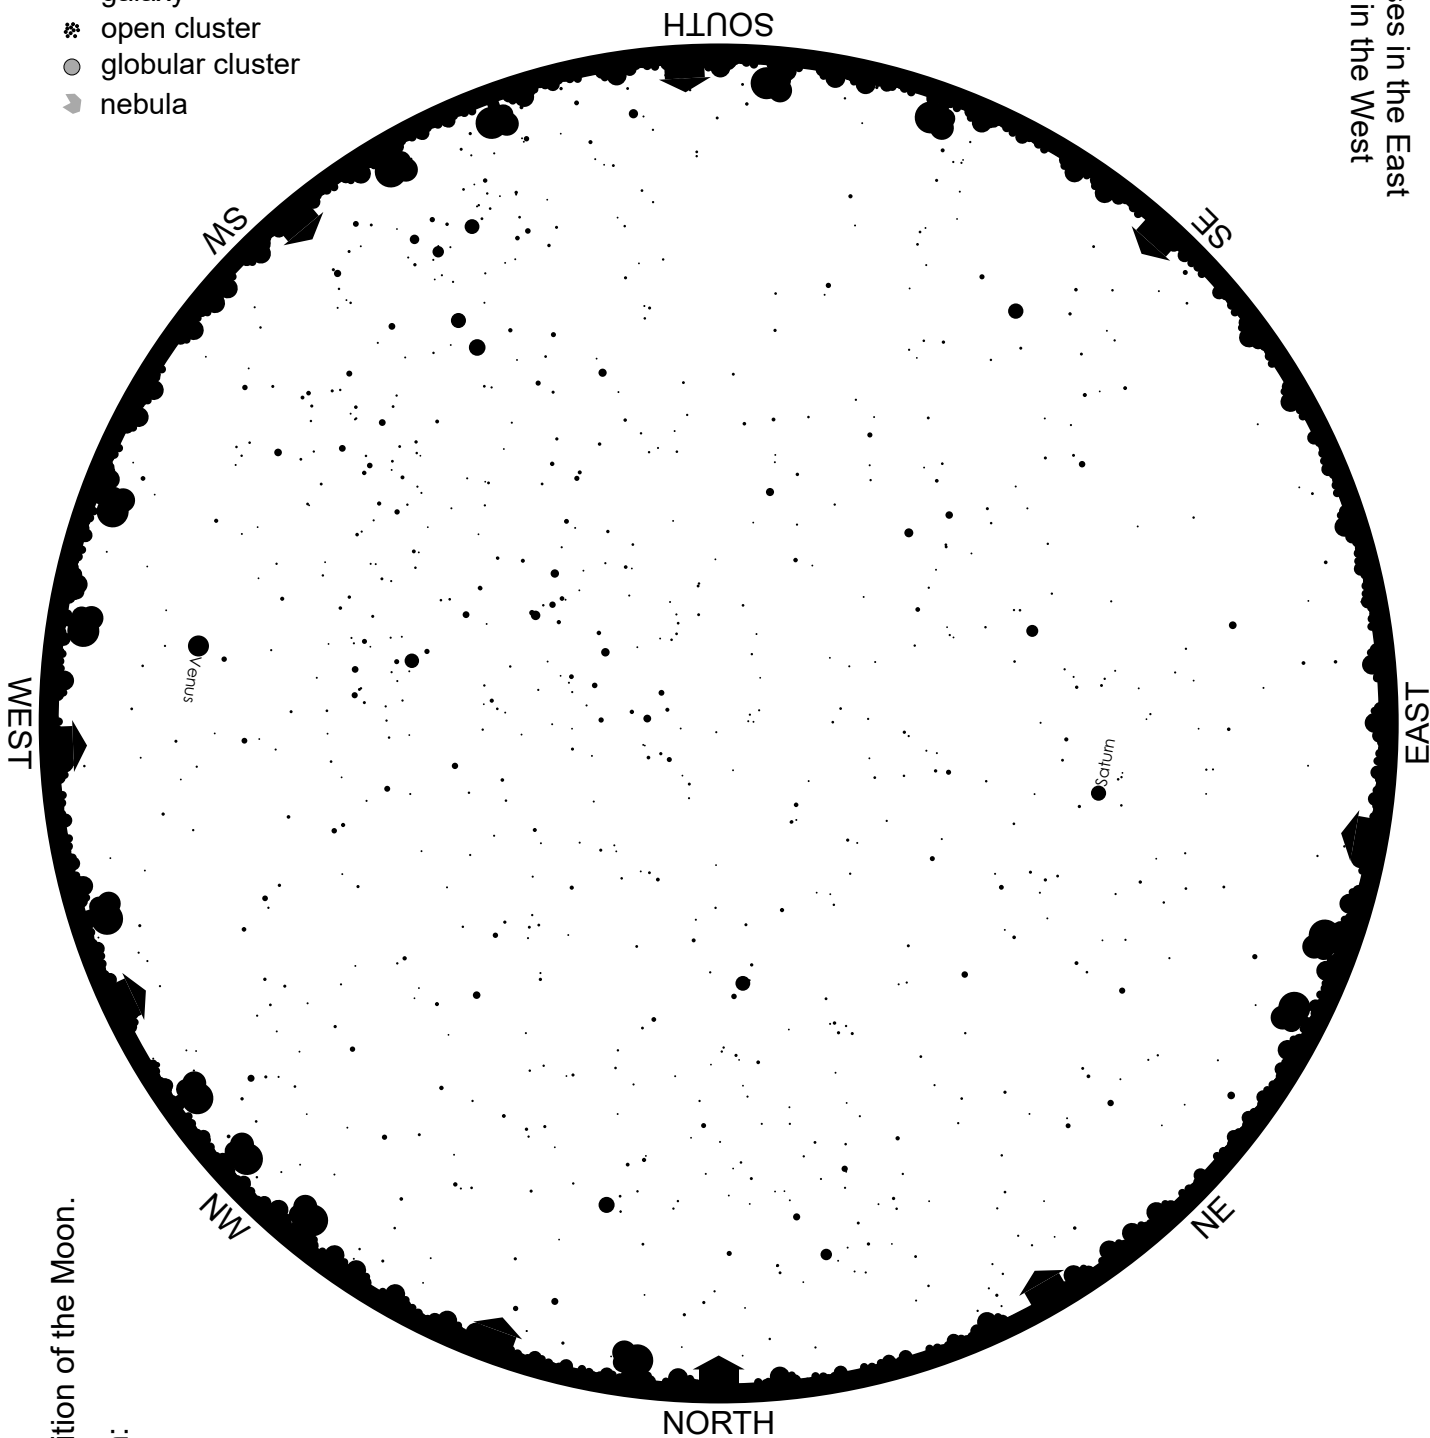

THE SOUTH AFRICAN EARLY-EVENING SKY EARLY OCTOBER 2024

To find e.g. stars in the east,
face east and turn the map
to put **EAST** at the bottom.

The Sun rises in the East
and sets in the West

Use binoculars to look for:

- galaxy
- ✳ open cluster
- globular cluster
- nebula

Circles show the position of the Moon.

The Moon this month:

- Oct 2: new moon
- Oct 10: first quarter
- Oct 17: full moon
- Oct 24: last quarter

CONSTELLATION NAMES
ARE CAPITAL LETTERS
star names are lower case.