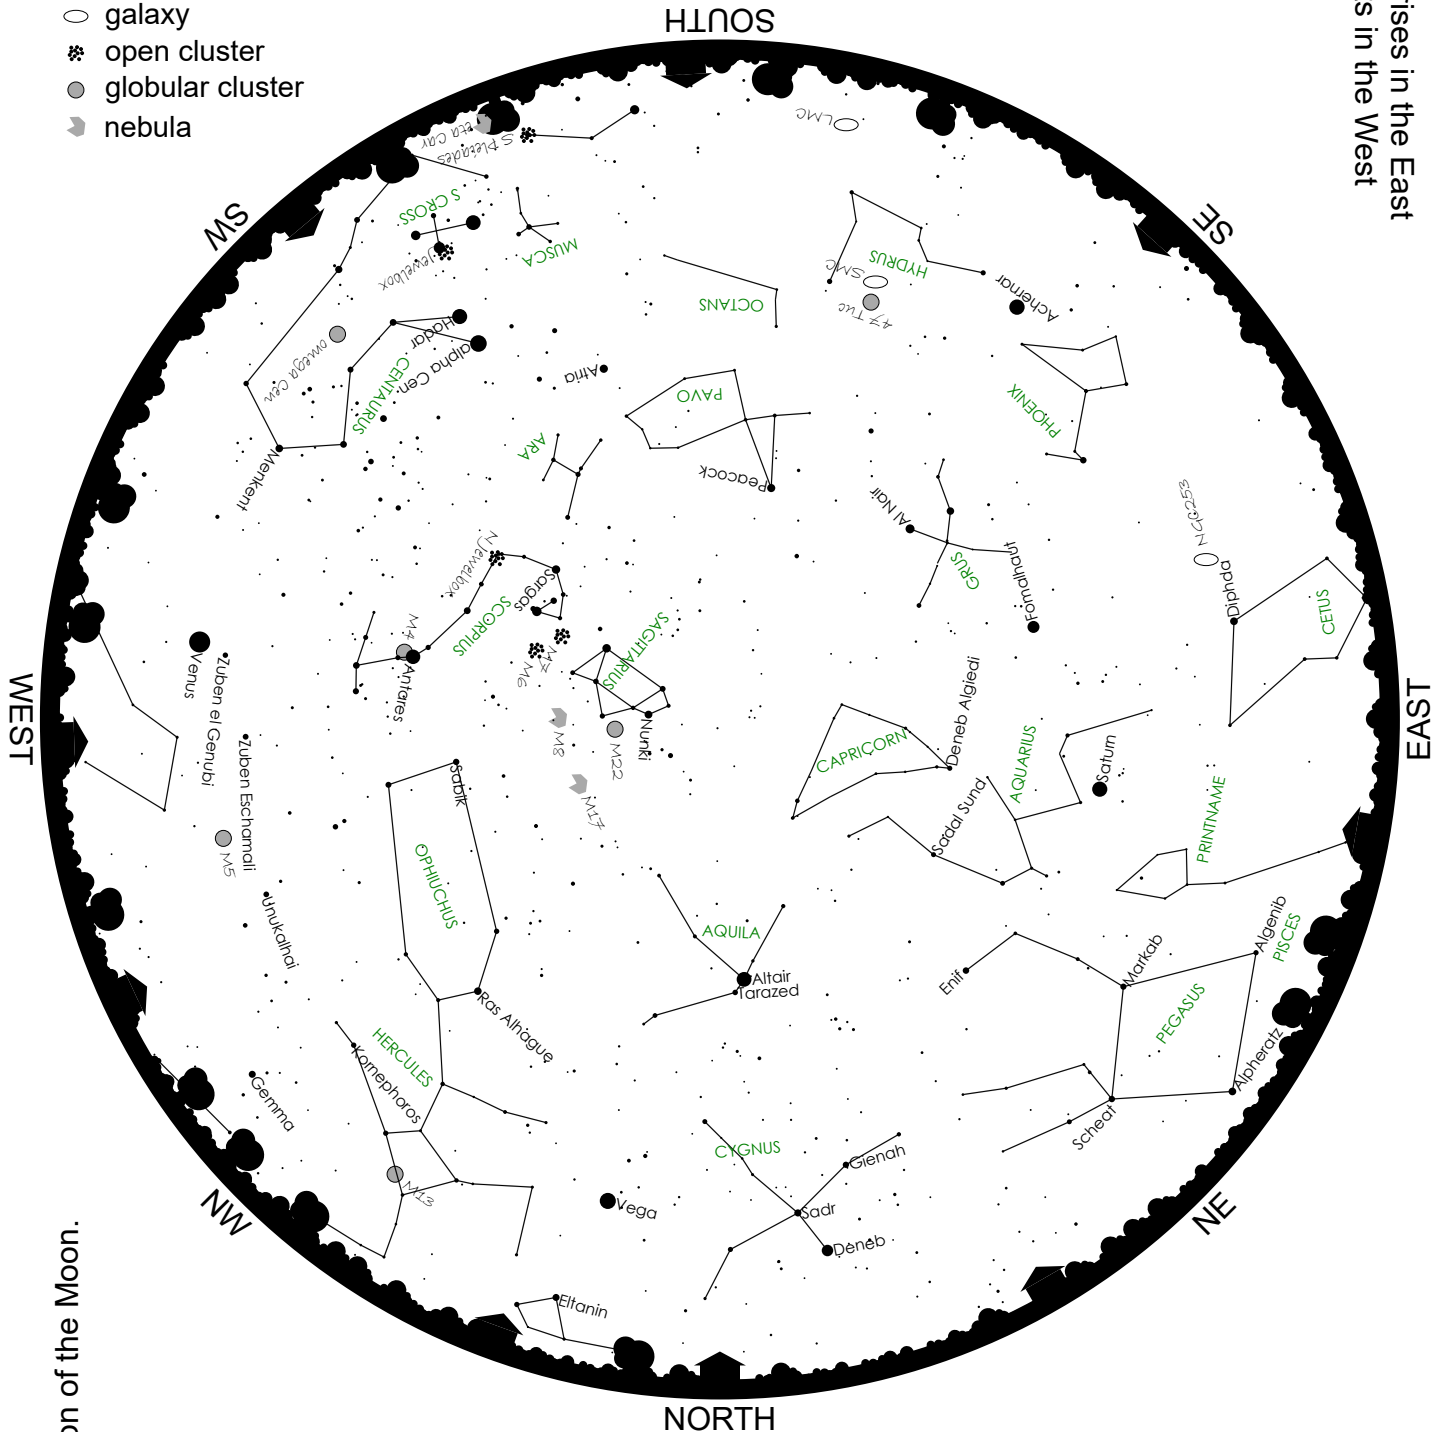

THE SOUTH AFRICAN EARLY-EVENING SKY EARLY OCTOBER 2024

To find e.g. stars in the east,
face east and turn the map to
put **EAST** at the bottom.

The Sun rises in the East
and sets in the West

Use binoculars to look for:

- galaxy
- ✳ open cluster
- globular cluster
- ☄ nebula

Circles show the position of the Moon.

The Moon this month:

- Oct 2: new moon
- Oct 10: first quarter
- Oct 17: full moon
- Oct 24: last quarter

CONSTELLATION NAMES
ARE CAPITAL LETTERS
star names are lower case.