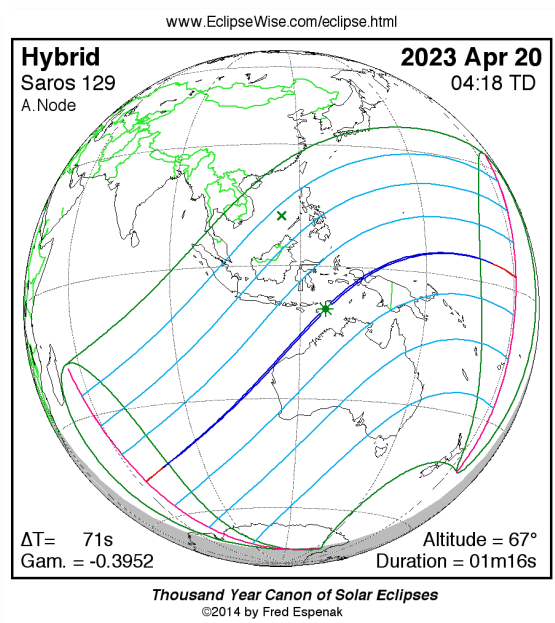

In this newsletter:

- Moon Phases
- Eclipse – 20 April 2023
- Sunrise/set and moonrise/set for Johannesburg
- Astronomical Events
- Naked Eye Planets Rise and Set Times for Johannesburg
- Lyrids Meteor Shower

Moon Phases

Full Moon: 6 Apr
 Last Quarter: 13 Apr
 New Moon: 20 Apr
 First Quarter: 27 Apr

Eclipse 20 April 2023

Type of Eclipse:

Hybrid Solar Eclipse (**NOT visible from South Africa**)

Time (SAST):

3:34 a.m. - 8:59 a.m.

Data calculated using MICA, US Naval Observatory

Lyrids Meteor Shower (006 LYR)

Active from: 14 – 30 April
 Maximum: 23 April
 Constellation: Lyra – The Lyre/Harp

Lyra can be seen on the right of this c. 1825 star map from Urania's Mirror, a set of constellation cards published in London c.1825. Source image Wikipedia

This meteor shower is best viewed from the northern hemisphere. Lyra rises in the northeast at around midnight, and will be directly north by 4:30 a.m. Expect to see about 18 meteors per hour.

Enjoy

Clear skies
Constant