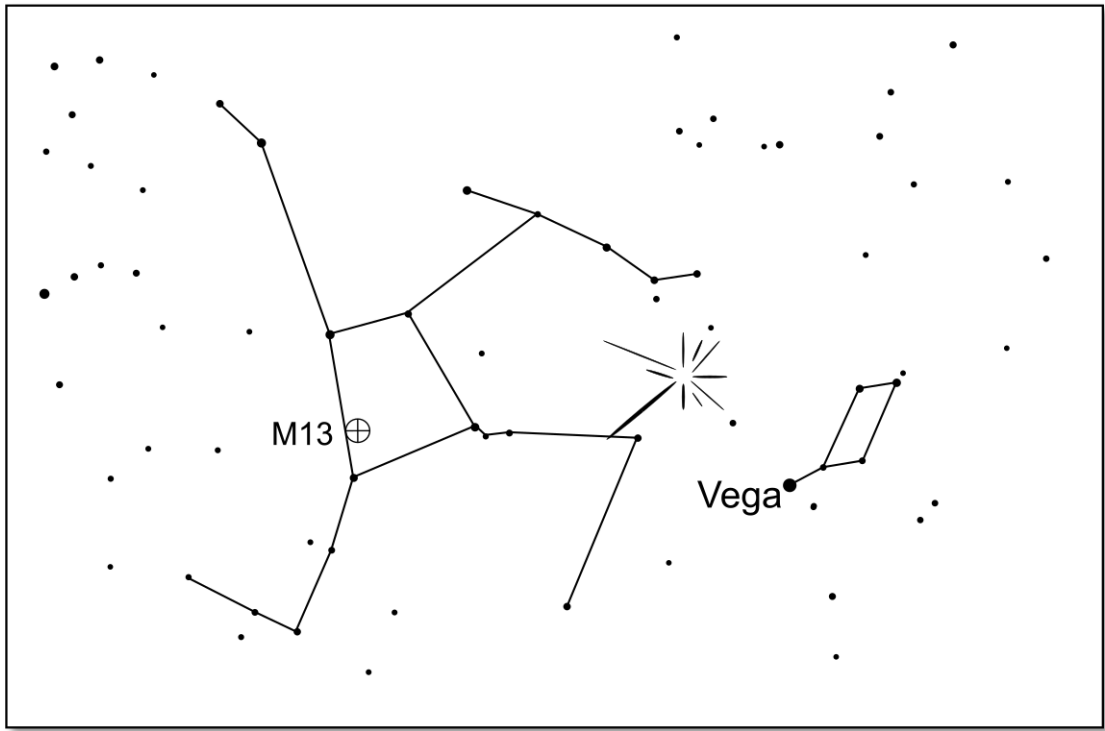

Data calculated using MICA, US Naval Observatory

Lyrids Meteor Shower (006 LYR)

Active from: 14 – 30 April
 Maximum: 23 April
 Constellation: Lyra – The Lyre/Harp

Lyra can be seen on the right of this c. 1825 star map from Urania's Mirror, a set of constellation cards published in London c.1825. Source image Wikipedia

This meteor shower is best viewed from the northern hemisphere. Lyra rises in the northeast at around midnight, and will be directly north by 4:30 a.m. Expect to see about 18 meteors per hour.

Enjoy

Clear skies
Constant