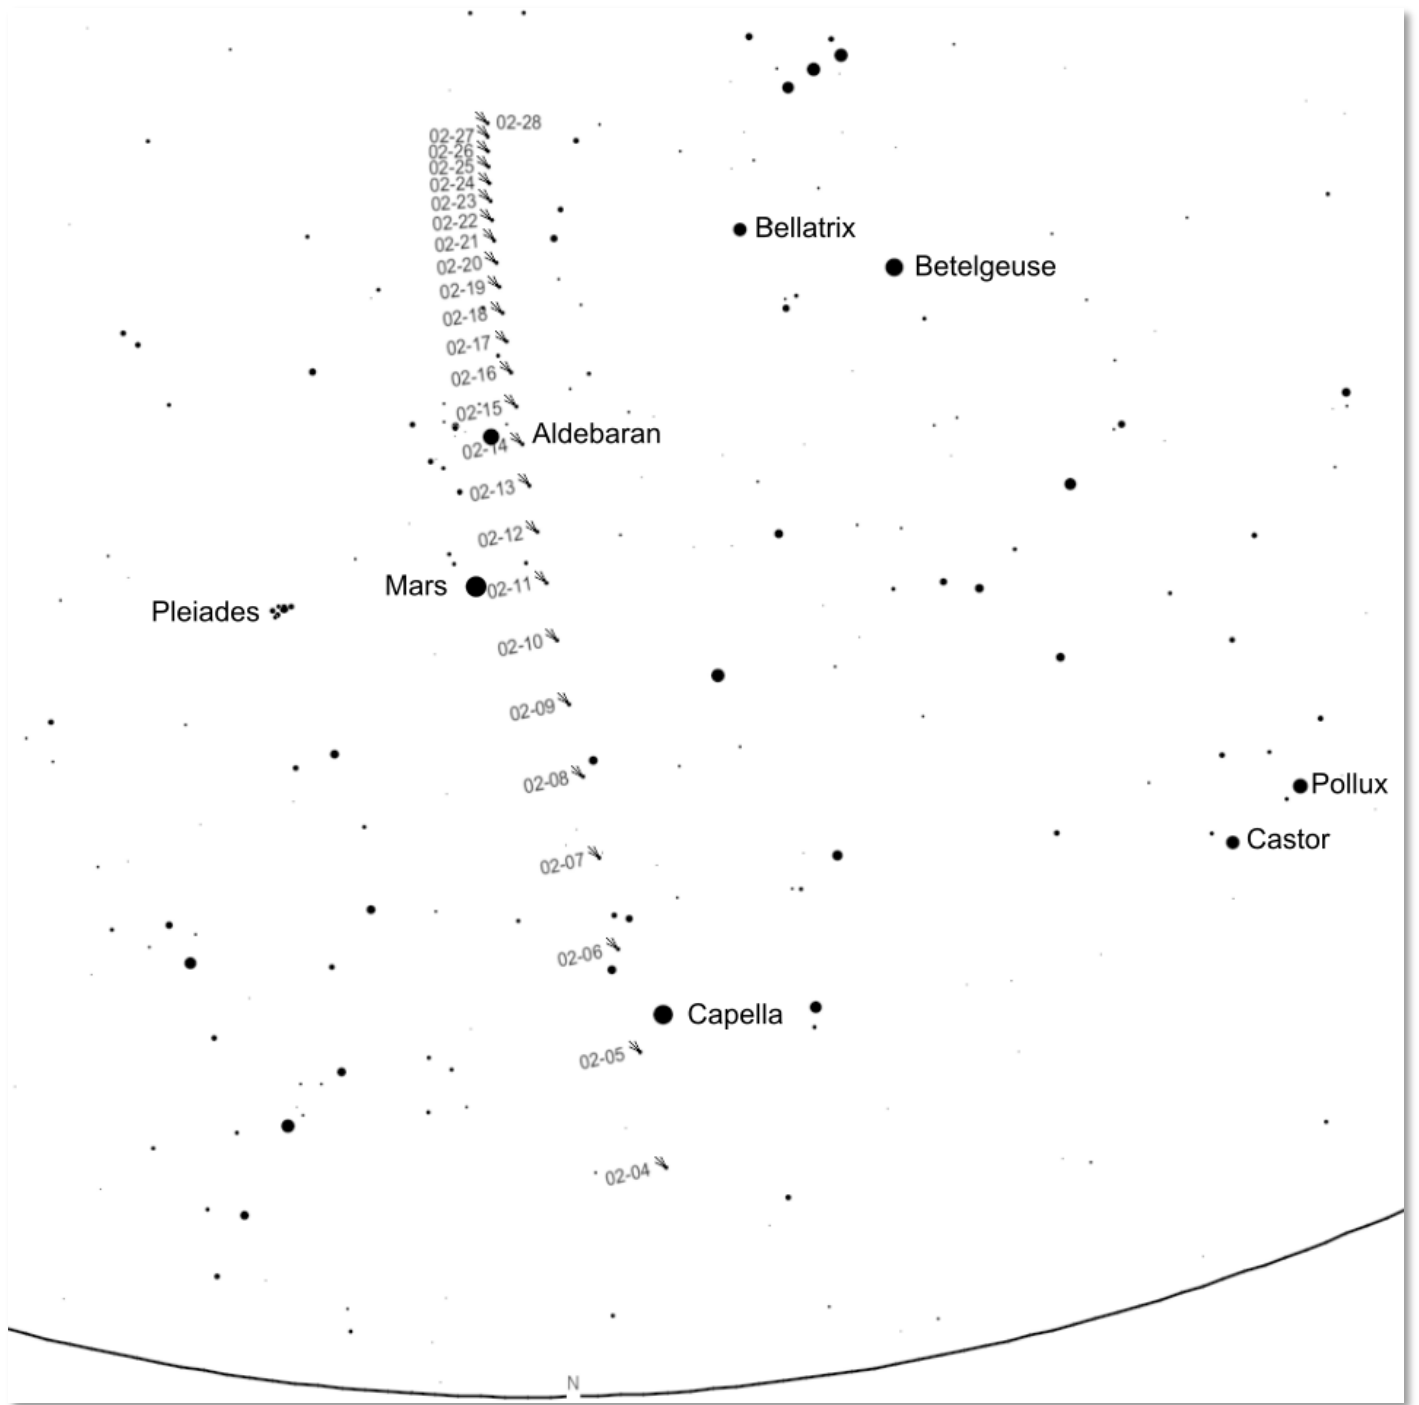

Data calculated using MICA, US Naval Observatory

Comet C/2022 E3 (ZTF)

Date	RA (J2000)	Dec (J2000)	Rise	Transit	Set
04/02/2023	5h19m46.0s	+53°25'58.4"	17:18:08	20:30:33	23:54:01
05/02/2023	5h10m27.0s	+47°53'23.1"	16:30:55	20:17:20	00:12:21
06/02/2023	5h03m38.0s	+42°47'03.8"	15:56:23	20:06:35	00:23:38
07/02/2023	4h58m28.4s	+38°09'08.4"	15:29:34	19:57:28	00:30:57
08/02/2023	4h54m27.9s	+33°59'26.5"	15:07:51	19:49:30	00:35:47
09/02/2023	4h51m17.5s	+30°16'23.8"	14:49:43	19:42:22	00:38:56
10/02/2023	4h48m44.3s	+26°57'42.9"	14:34:11	19:35:51	00:40:52
11/02/2023	4h46m39.7s	+24°00'50.7"	14:20:38	19:29:49	00:41:54
12/02/2023	4h44m57.5s	+21°23'15.1"	14:08:36	19:24:10	00:42:15
13/02/2023	4h43m33.3s	+19°02'33.7"	13:57:46	19:18:48	00:42:04
14/02/2023	4h42m23.6s	+16°56'38.1"	13:47:54	19:13:42	00:41:27
15/02/2023	4h41m26.0s	+15°03'34.9"	13:38:49	19:08:47	00:40:30
16/02/2023	4h40m38.5s	+13°21'45.5"	13:30:24	19:04:03	00:39:16
17/02/2023	4h39m59.4s	+11°49'44.4"	13:22:32	18:59:27	00:37:47
18/02/2023	4h39m27.7s	+10°26'18.4"	13:15:08	18:54:59	00:36:07
19/02/2023	4h39m02.3s	+9°10'24.3"	13:08:07	18:50:37	00:34:16
20/02/2023	4h38m42.4s	+8°01'07.9"	13:01:27	18:46:20	00:32:17
21/02/2023	4h38m27.3s	+6°57'42.7"	12:55:05	18:42:08	00:30:11
22/02/2023	4h38m16.5s	+5°59'28.4"	12:48:59	18:38:01	00:27:58
23/02/2023	4h38m09.5s	+5°05'50.3"	12:43:06	18:33:58	00:25:39
24/02/2023	4h38m05.8s	+4°16'18.4"	12:37:25	18:29:57	00:23:16
25/02/2023	4h38m05.3s	+3°30'26.5"	12:31:55	18:26:00	00:20:49
26/02/2023	4h38m07.5s	+2°47'51.9"	12:26:35	18:22:06	00:18:18
27/02/2023	4h38m12.2s	+2°08'14.8"	12:21:23	18:18:15	00:15:43
28/02/2023	4h38m19.2s	+1°31'17.7"	12:16:19	18:14:25	00:13:06

Data from Stellarium

Image: Cartes du Ciel

Enjoy

Clear skies
Constant