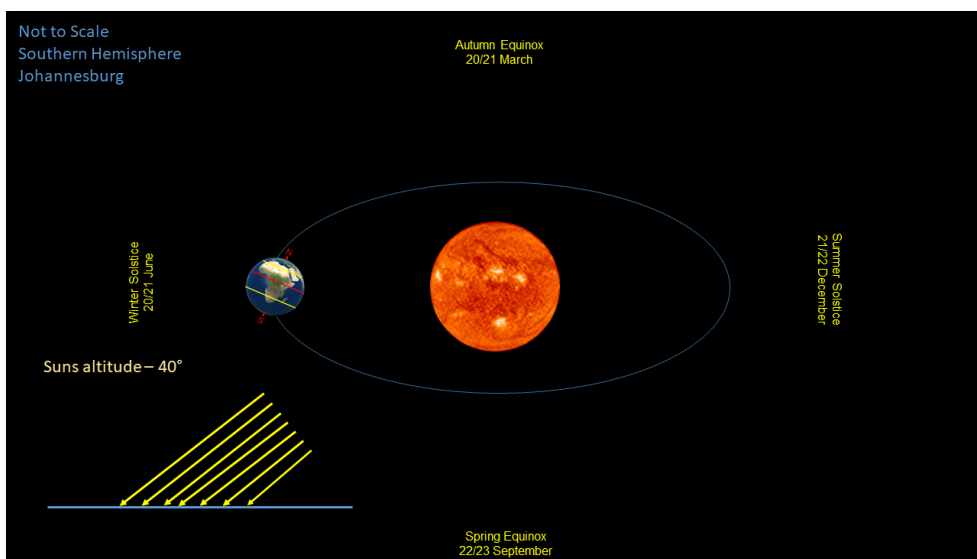

## Astronomical Events – June 2021

Date	Day	Time	Sky Event
1	Tue	10:57	Moon close to Jupiter: 4.9° N Venus: 17.5° E
2	Wed	09:24	Last Quarter
8	Tue	04:27	Moon Apogee: 406,200 km
9	Wed	18:42	Moon Ascending Node
10	Thu	12:43	Annular Solar Eclipse ( <b>Not visible</b> from South Africa)
		12:53	New Moon
11	Fri	03:06	Mercury Inferior Conj.

Date	Day	Time	Sky Event
12	Sat	06:11	Moon North Dec.: 25.6° N
		08:44	Moon close to Venus: 1.6° S
13	Sun	21:52	Moon close to Mars: 3° S
14	Mon	08:47	Moon close to Beehive Cluster: 3.1° S
18	Fri	05:54	First Quarter
21	Mon	05:32	Winter Solstice (Southern Hemisphere)
		17:57	Venus close to Pollux: 5.2° S
22	Tue	22:54	Mercury close to Aldebaran: 6.4° N
23	Wed	07:21	Mars near Beehive Cluster: 0.3° S
		08:07	Moon Descending Node
		11:58	Moon Perigee: 360,000 km
24	Thu	20:40	Full Moon
25	Fri	07:49	Moon South Dec.: 25.6° S
27	Sun	11:30	Moon close to Saturn: 4.1° N
28	Mon	20:38	Moon close to Jupiter: 4.6° N

Sky Events Calendar by Fred Espenak and Sumit Dutta (NASA's GSFC)

Movement of Mars through the Beehive Cluster (M44) at 6:30 p.m. in the North-West

Image: Cartes du Ciel

Moon & Planets 27 – 29 June at 5:30 a.m.

### Winter Solstice – 21 June

Enjoy

Clear skies

Constant