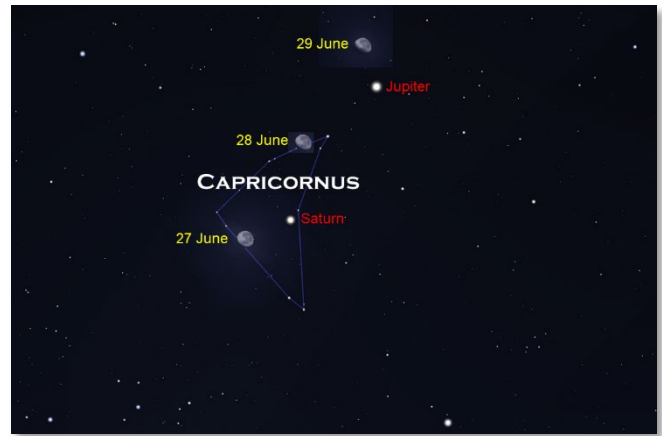

## Astronomical Events – June 2021

Date	Day	Time	Sky Event
1	Tue	10:57	Moon close to Jupiter: 4.9° N Venus: 17.5° E
2	Wed	09:24	Last Quarter
8	Tue	04:27	Moon Apogee: 406,200 km
9	Wed	18:42	Moon Ascending Node
10	Thu	12:43	Annular Solar Eclipse ( <b>Not visible</b> from South Africa)
		12:53	New Moon
11	Fri	03:06	Mercury Inferior Conj.

Date	Day	Time	Sky Event
12	Sat	06:11	Moon North Dec.: 25.6° N
		08:44	Moon close to Venus: 1.6° S
13	Sun	21:52	Moon close to Mars: 3° S
14	Mon	08:47	Moon close to Beehive Cluster: 3.1° S
18	Fri	05:54	First Quarter
21	Mon	05:32	Winter Solstice (Southern Hemisphere)
		17:57	Venus close to Pollux: 5.2° S
22	Tue	22:54	Mercury close to Aldebaran: 6.4° N
23	Wed	07:21	Mars near Beehive Cluster: 0.3° S
		08:07	Moon Descending Node
		11:58	Moon Perigee: 360,000 km
24	Thu	20:40	Full Moon
25	Fri	07:49	Moon South Dec.: 25.6° S
27	Sun	11:30	Moon close to Saturn: 4.1° N
28	Mon	20:38	Moon close to Jupiter: 4.6° N

Sky Events Calendar by Fred Espenak and Sumit Dutta (NASA's GSFC)

Movement of Mars through the Beehive Cluster (M44) at 6:30 p.m. in the North-West

Image: Cartes du Ciel

Moon & Planets 27 – 29 June at 5:30 a.m.

### Winter Solstice – 21 June

Enjoy

Clear skies

Constant