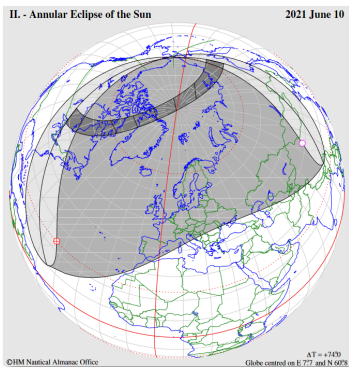

## Annular Solar Eclipse – 10 June

Type of Eclipse: Annular Solar Eclipse (**NOT** visible from South Africa)

Time (SAST): 11:49 a.m. - 1:33 p.m.

Visible from: Northern part of North America, Europe, Asia, Northern Canada, Greenland, Russia