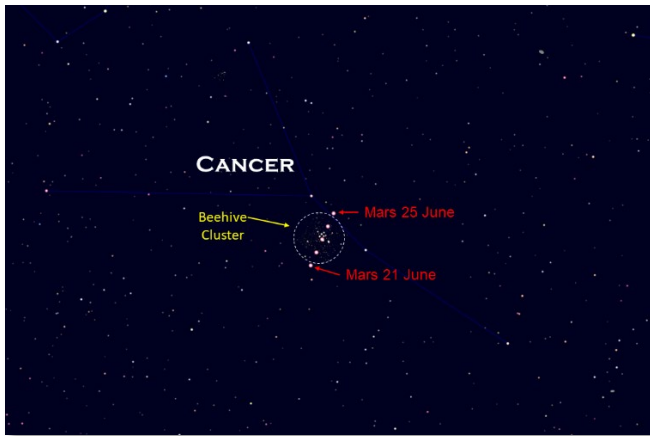

Date	Day	Time	Sky Event
12	Sat	06:11	Moon North Dec.: 25.6° N
		08:44	Moon close to Venus: 1.6° S
13	Sun	21:52	Moon close to Mars: 3° S
14	Mon	08:47	Moon close to Beehive Cluster: 3.1° S
18	Fri	05:54	First Quarter
21	Mon	05:32	Winter Solstice (Southern Hemisphere)
		17:57	Venus close to Pollux: 5.2° S
22	Tue	22:54	Mercury close to Aldebaran: 6.4° N
23	Wed	07:21	Mars near Beehive Cluster: 0.3° S
		08:07	Moon Descending Node
		11:58	Moon Perigee: 360,000 km
24	Thu	20:40	Full Moon
25	Fri	07:49	Moon South Dec.: 25.6° S
27	Sun	11:30	Moon close to Saturn: 4.1° N
28	Mon	20:38	Moon close to Jupiter: 4.6° N

Sky Events Calendar by Fred Espenak and Sumit Dutta (NASA's GSFC)

Movement of Mars through the Beehive Cluster (M44) at 6:30 p.m. in the North-West

Image: Cartes du Ciel

Moon & Planets 27 – 29 June at 5:30 a.m.

Image: Stellarium

### Winter Solstice – 21 June

Enjoy

Clear skies

Constant