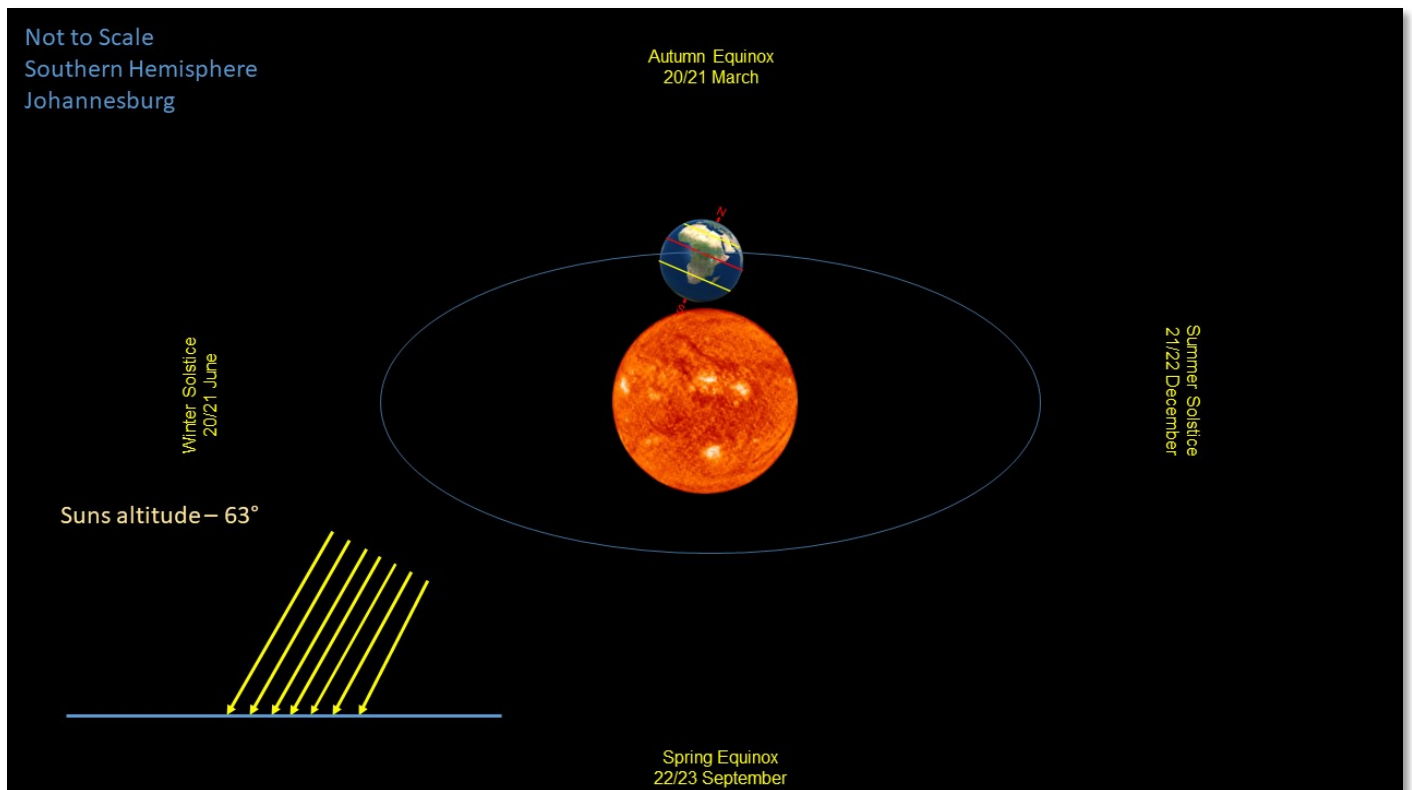

Data calculated using MICA, US Naval Observatory

Astronomical Events – March 2021

Date	Time	Event
2	07:19	Moon at Perigee: 365,422 km
4	01:36	Mars 2.6°S of Pleiades
5	07:00	Mercury 0.3°N of Jupiter
6	02:56	Moon at Descending Node
	03:30	LAST QUARTER MOON
	13:00	Mercury at Greatest Elong: 27.3°W
10	01:02	Saturn 3.7°N of Moon
	17:35	Jupiter 4.0°N of Moon

Date	Time	Event
11	02:00	Neptune in Conjunction with Sun
	03:02	Mercury 3.7°N of Moon
13	12:21	NEW MOON
14	04:00	Mercury at Aphelion (farthest from the Sun)
18	07:04	Moon at Apogee: 405,253 km
19	19:48	Mars 1.9°N of Moon
20	05:31	Moon at Ascending Node
	11:37	Vernal Equinox (Autumn Southern Hemisphere)
21	16:40	FIRST QUARTER MOON
23	12:26	Pollux 3.5°N of Moon
26	02:17	Regulus 4.7°S of Moon
	08:00	Venus at Superior Conjunction
28	20:48	FULL MOON
30	08:12	Moon at Perigee: 360,311 km

Sky Events Calendar by Fred Espenak and Sumit Dutta (NASA's GSFC)

Autumn Equinox 20 March

Mars close to Pleiades on 4 March
at 7:30 p.m.

Image: Stellarium

Morning of 5 March before sunrise
at 5 a.m.

Image: Stellarium